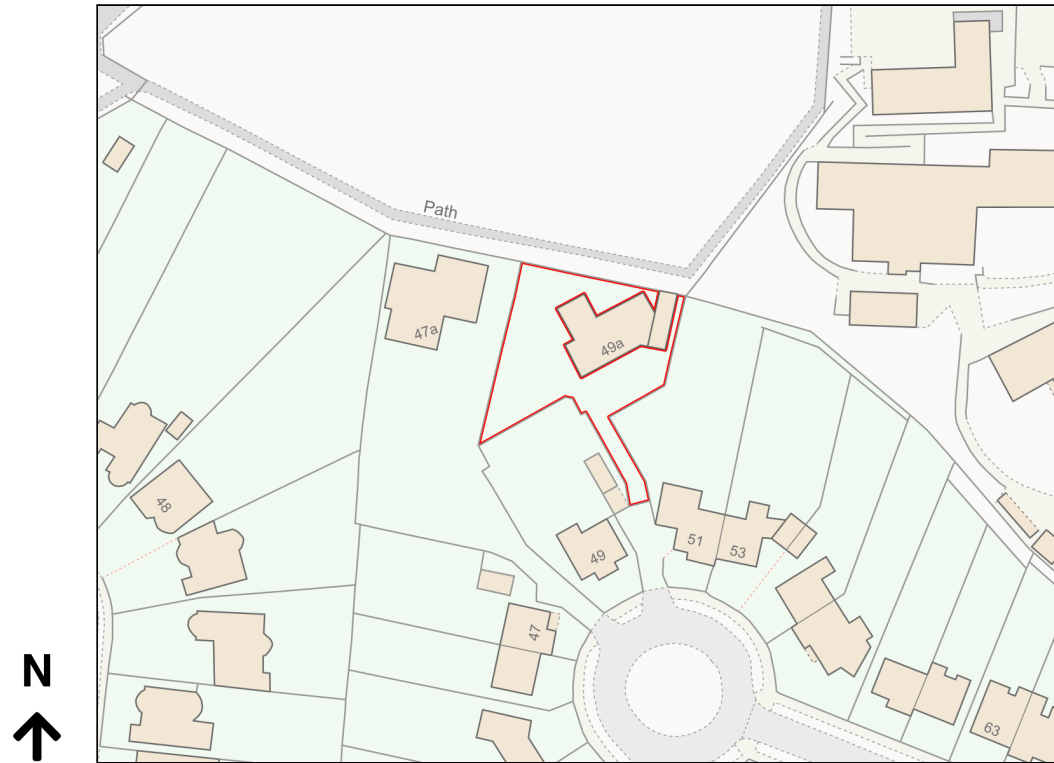

# Location Plan

Site Address: 49a, Brookland Rise, Golders Green, London, NW11 6DT

Date Produced: 22-Jan-2024

Scale: 1:1250 @A4

Planning Portal Reference: PP-12750647v1