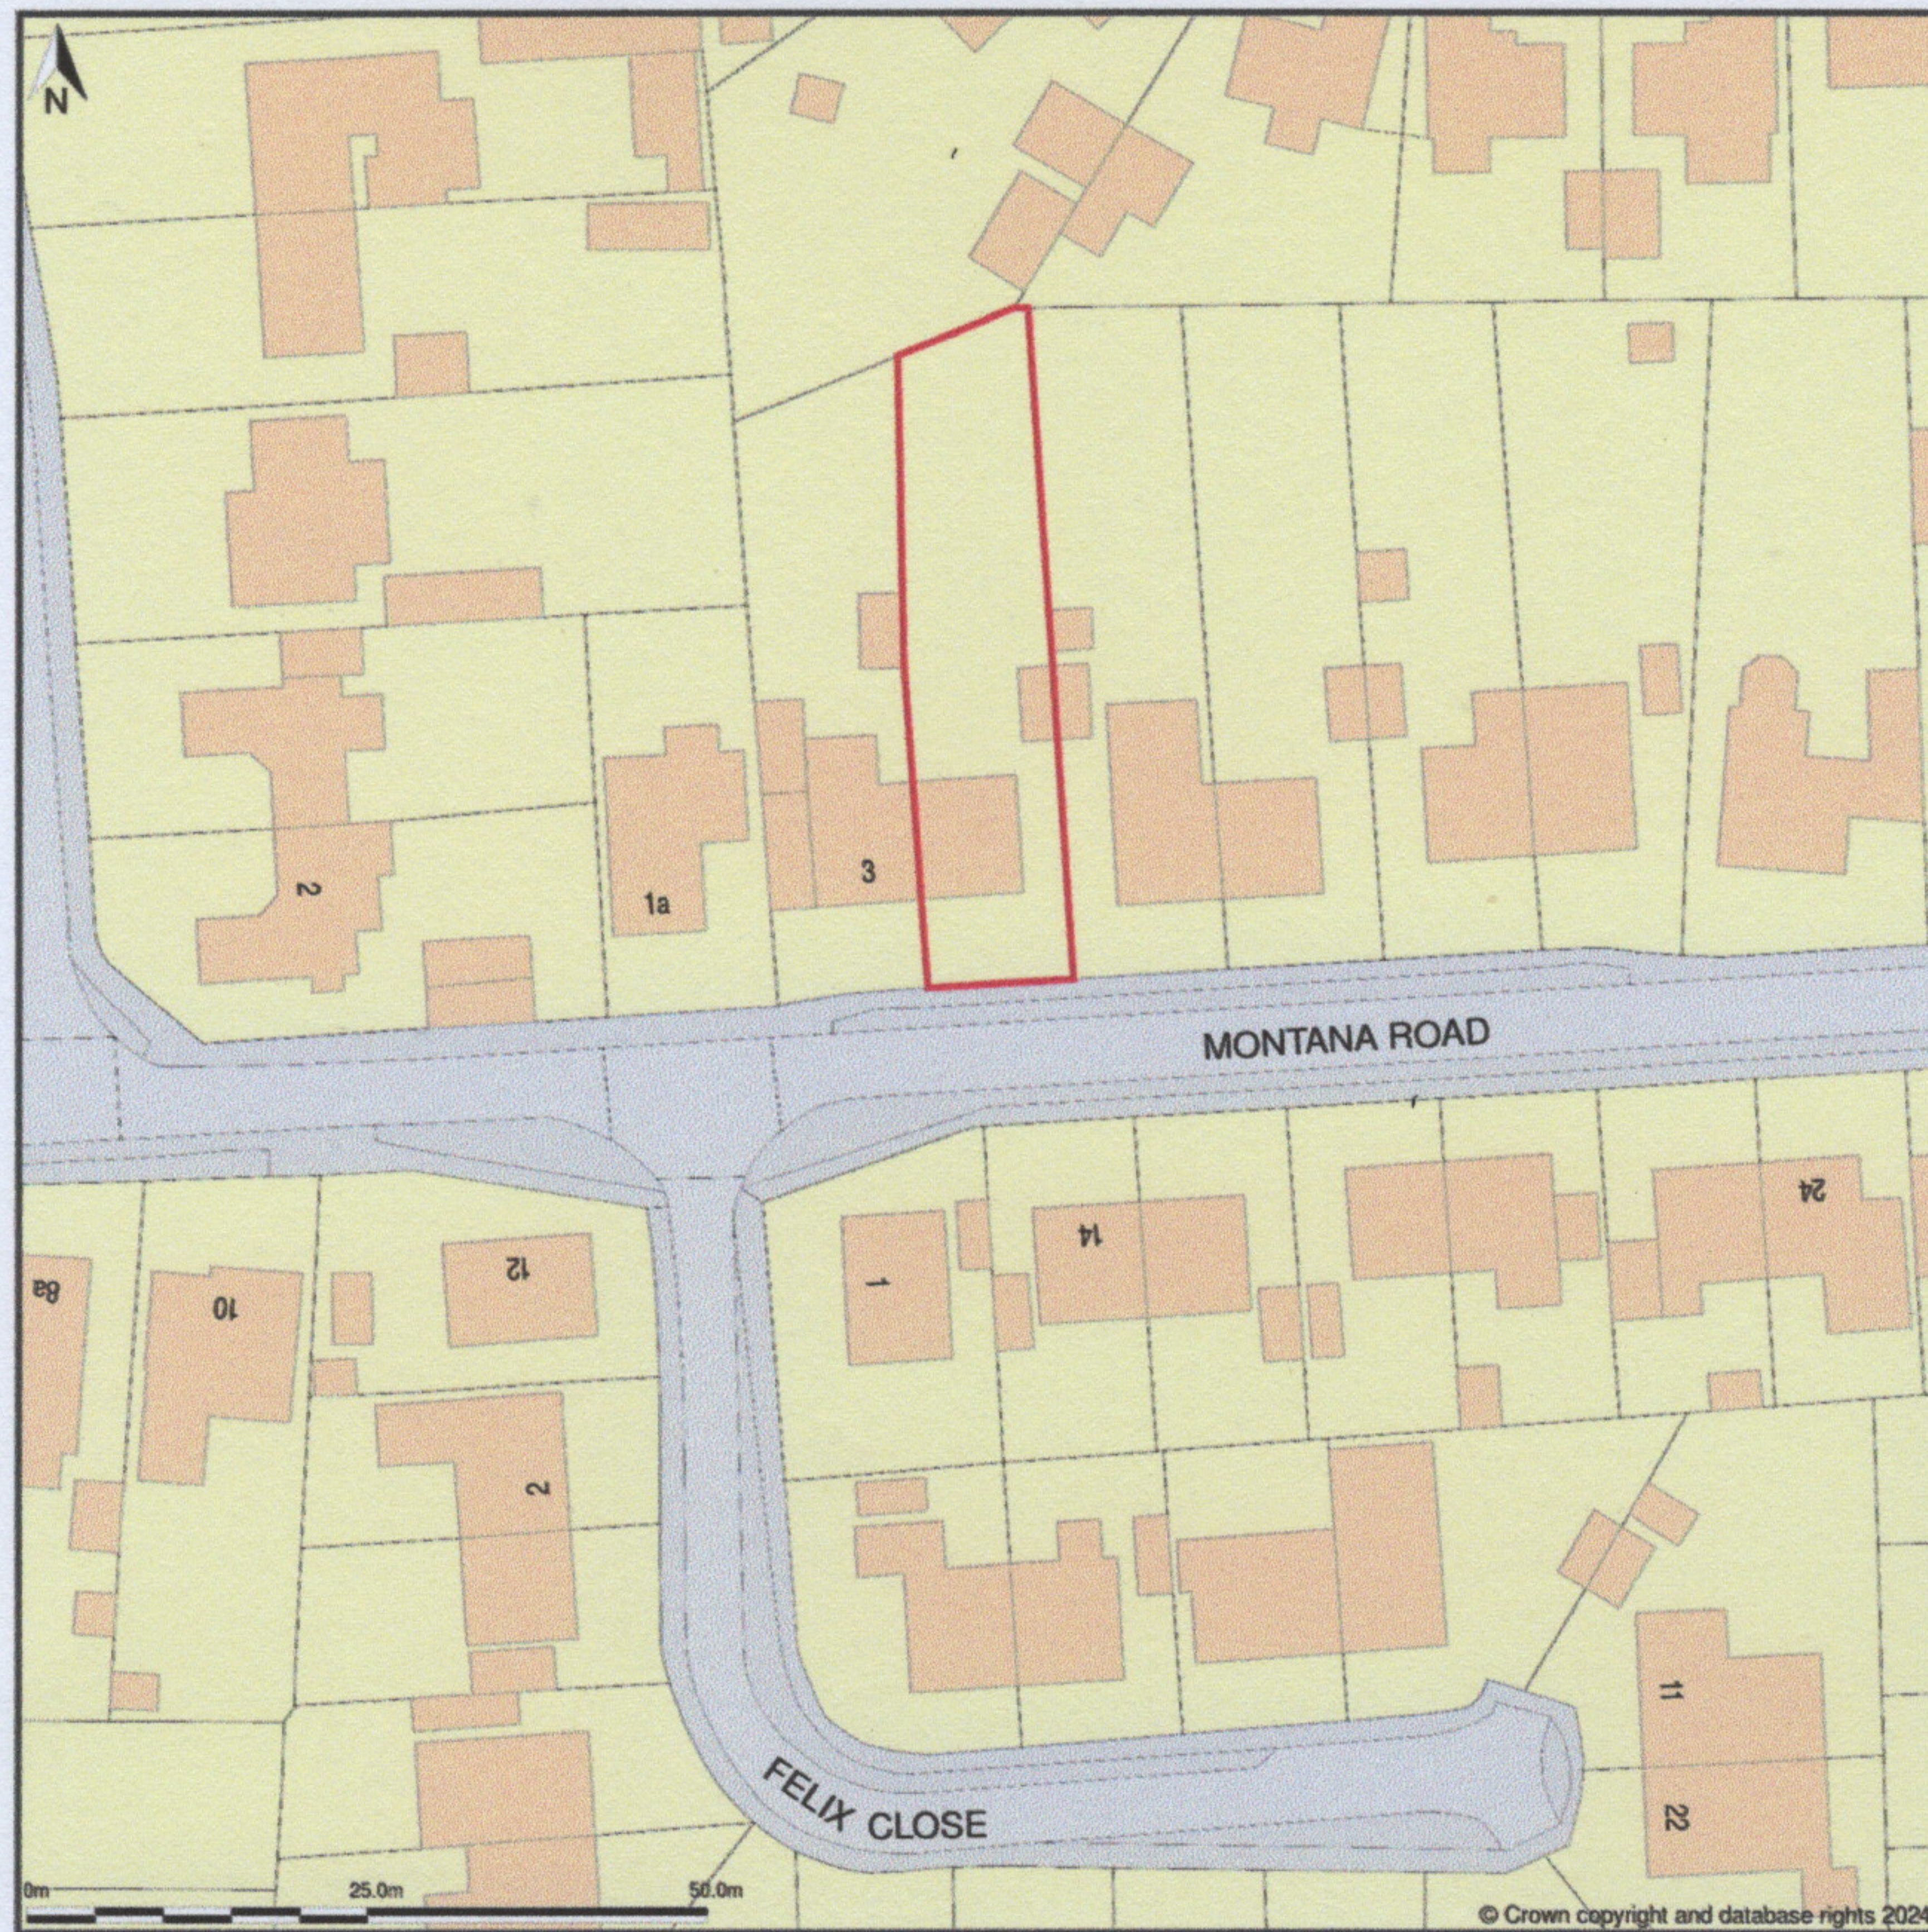

5, Montana Road, Kesgrave, Suffolk, IP5 1ET

Location Plan shows area bounded by: 621471.0, 245055.51 621612.42, 245196.93 (at a scale of 1:1250), OSGridRef: TM21544512. The representation of a road, track or path is no evidence of a right of way. The representation of features as lines is no evidence of a property boundary.

Produced on 17th Jan 2024 from the Ordnance Survey National Geographic Database and incorporating surveyed revision available at this date. Reproduction in whole or part is prohibited without the prior permission of Ordnance Survey. © Crown copyright 2024. Supplied by www.buyaplan.co.uk a licensed Ordnance Survey partner (100053143). Unique plan reference: #00872348-94E2C3.