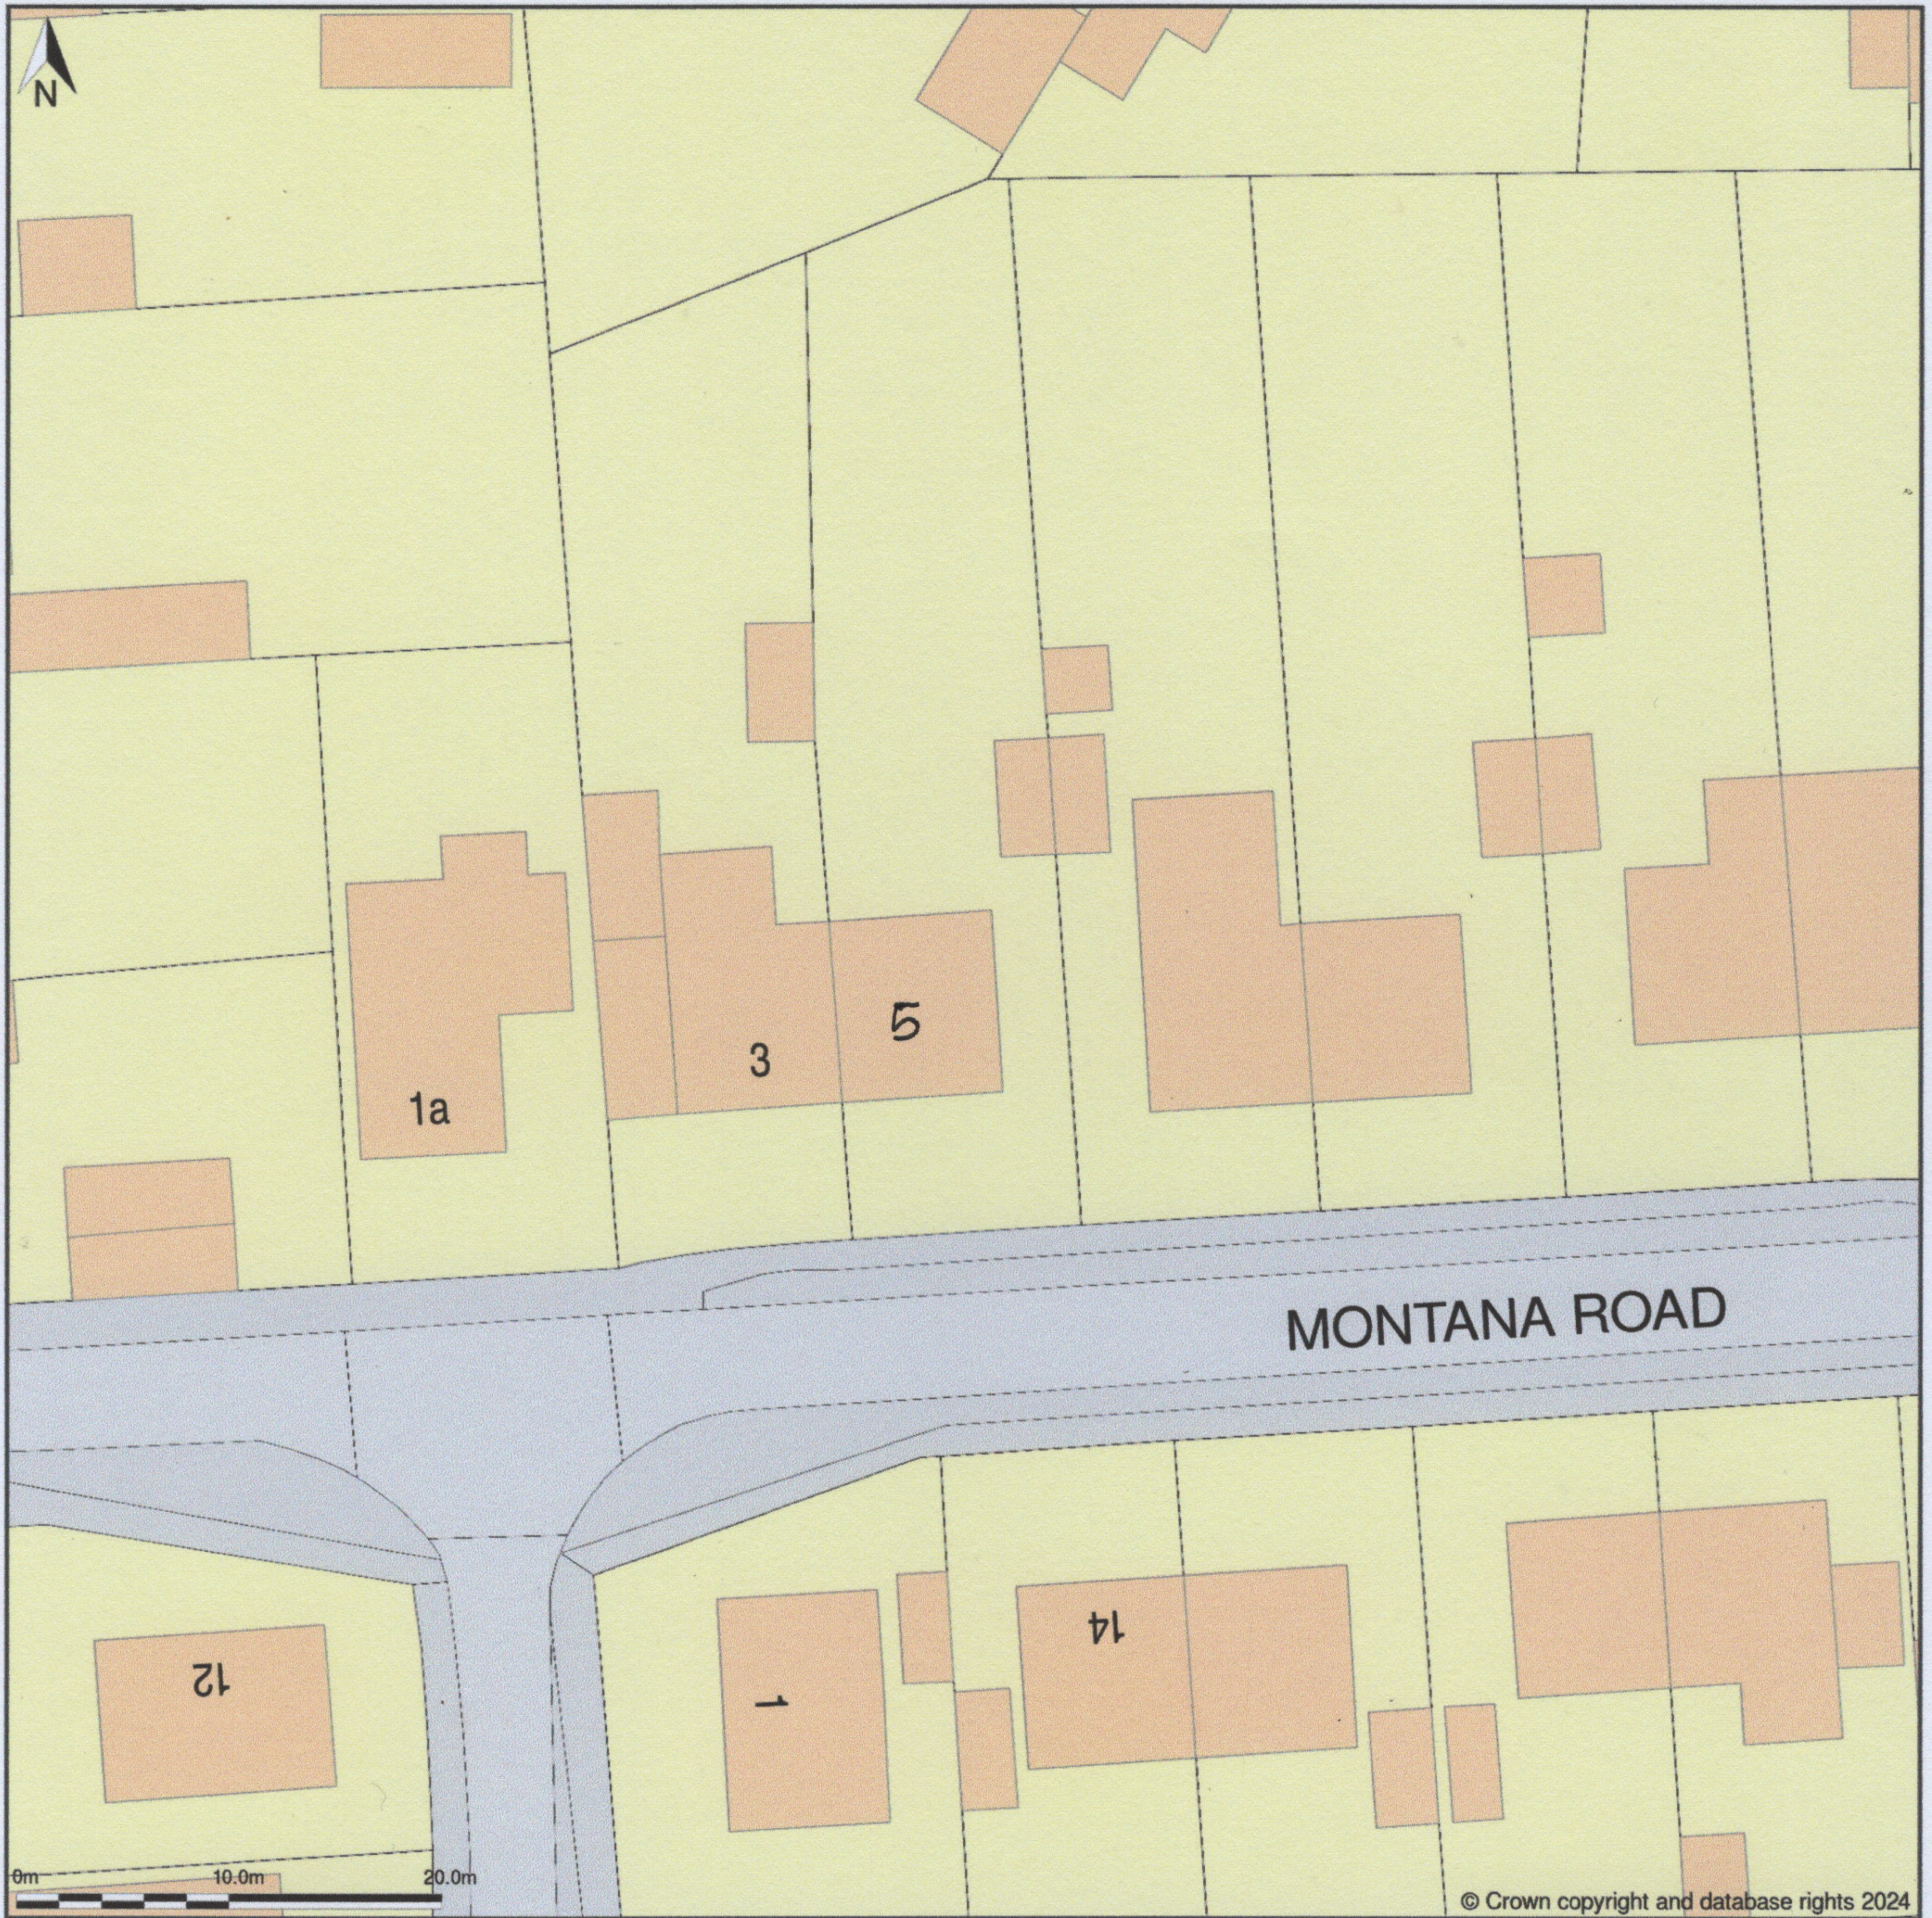

5, Montana Road, Kesgrave, Suffolk, IP5 1ET

Site Plan (also called a Block Plan) shows area bounded by: 621498.1, 245093.17 621588.1, 245183.17 (at a scale of 1:500), OSGridRef: TM21544513. The representation of a road, track or path is no evidence of a right of way. The representation of features as lines is no evidence of a property boundary.

Produced on 17th Jan 2024 from the Ordnance Survey National Geographic Database and incorporating surveyed revision available at this date. Reproduction in whole or part is prohibited without the prior permission of Ordnance Survey. © Crown copyright 2024. Supplied by [www.buyaplan.co.uk](http://www.buyaplan.co.uk) a licensed Ordnance Survey partner (100053143). Unique plan reference: #00872346-02C910.

BLOCK PLAN AS EXISTING.