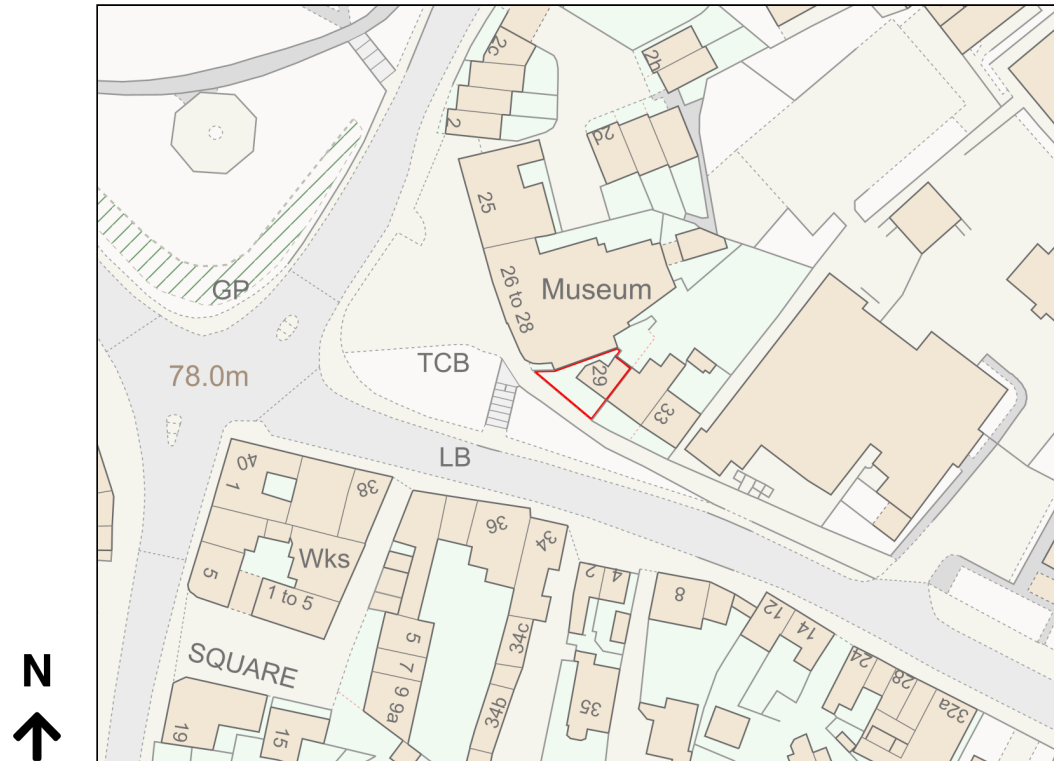

# Location Plan

Site Address: Sugar Mouse, 29, The Square, Earls Barton, NN6 0NA

Date Produced: 03-Jan-2024

Scale: 1:1250 @A4

Planning Portal Reference: PP-12708471v1