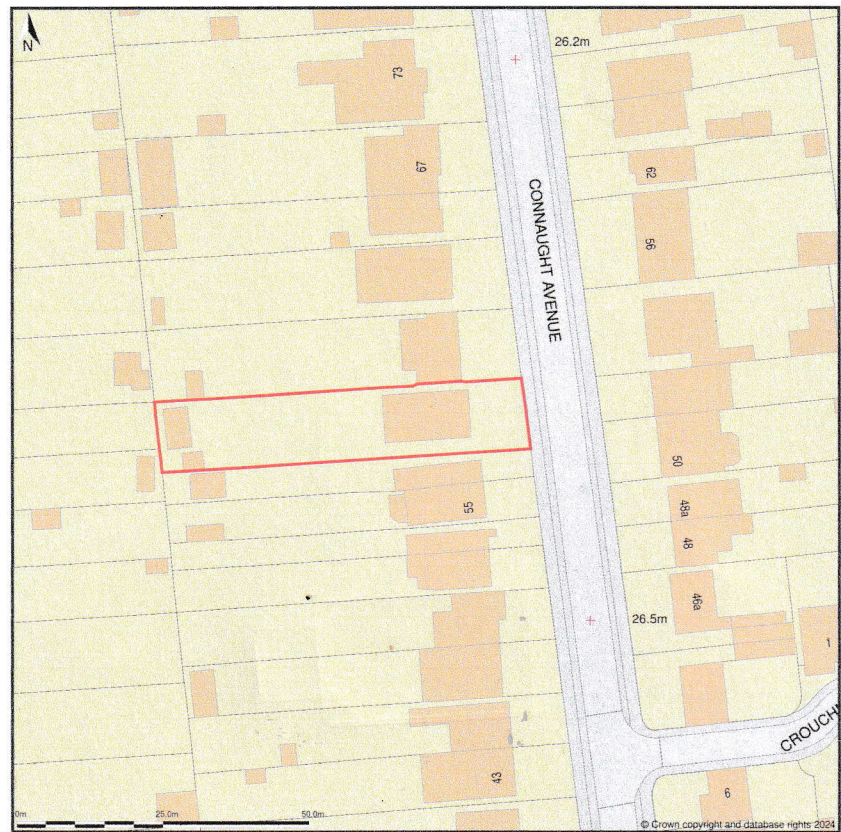

LOCATION MAP

59, Connaught Avenue, Grays, Thurrock, RM16 2XS

Location Plan shows area bounded by: 561875.41, 179618.37 562016.83, 179759.79 (at a scale of 1:1250), OSGridRef: TQ61947968. The representation of a road, track or path is no evidence of a right of way. The representation of features as lines is no evidence of a property boundary.

Produced on 9th Jan 2024 from the Ordnance Survey National Geographic Database and incorporating surveyed revision available at this date. Reproduction in whole or part is prohibited without the prior permission of Ordnance Survey. © Crown copyright 2024. Supplied by www.buyaplan.co.uk a licensed Ordnance Survey partner (100053143). Unique plan reference: #00870583-EDB8DC.