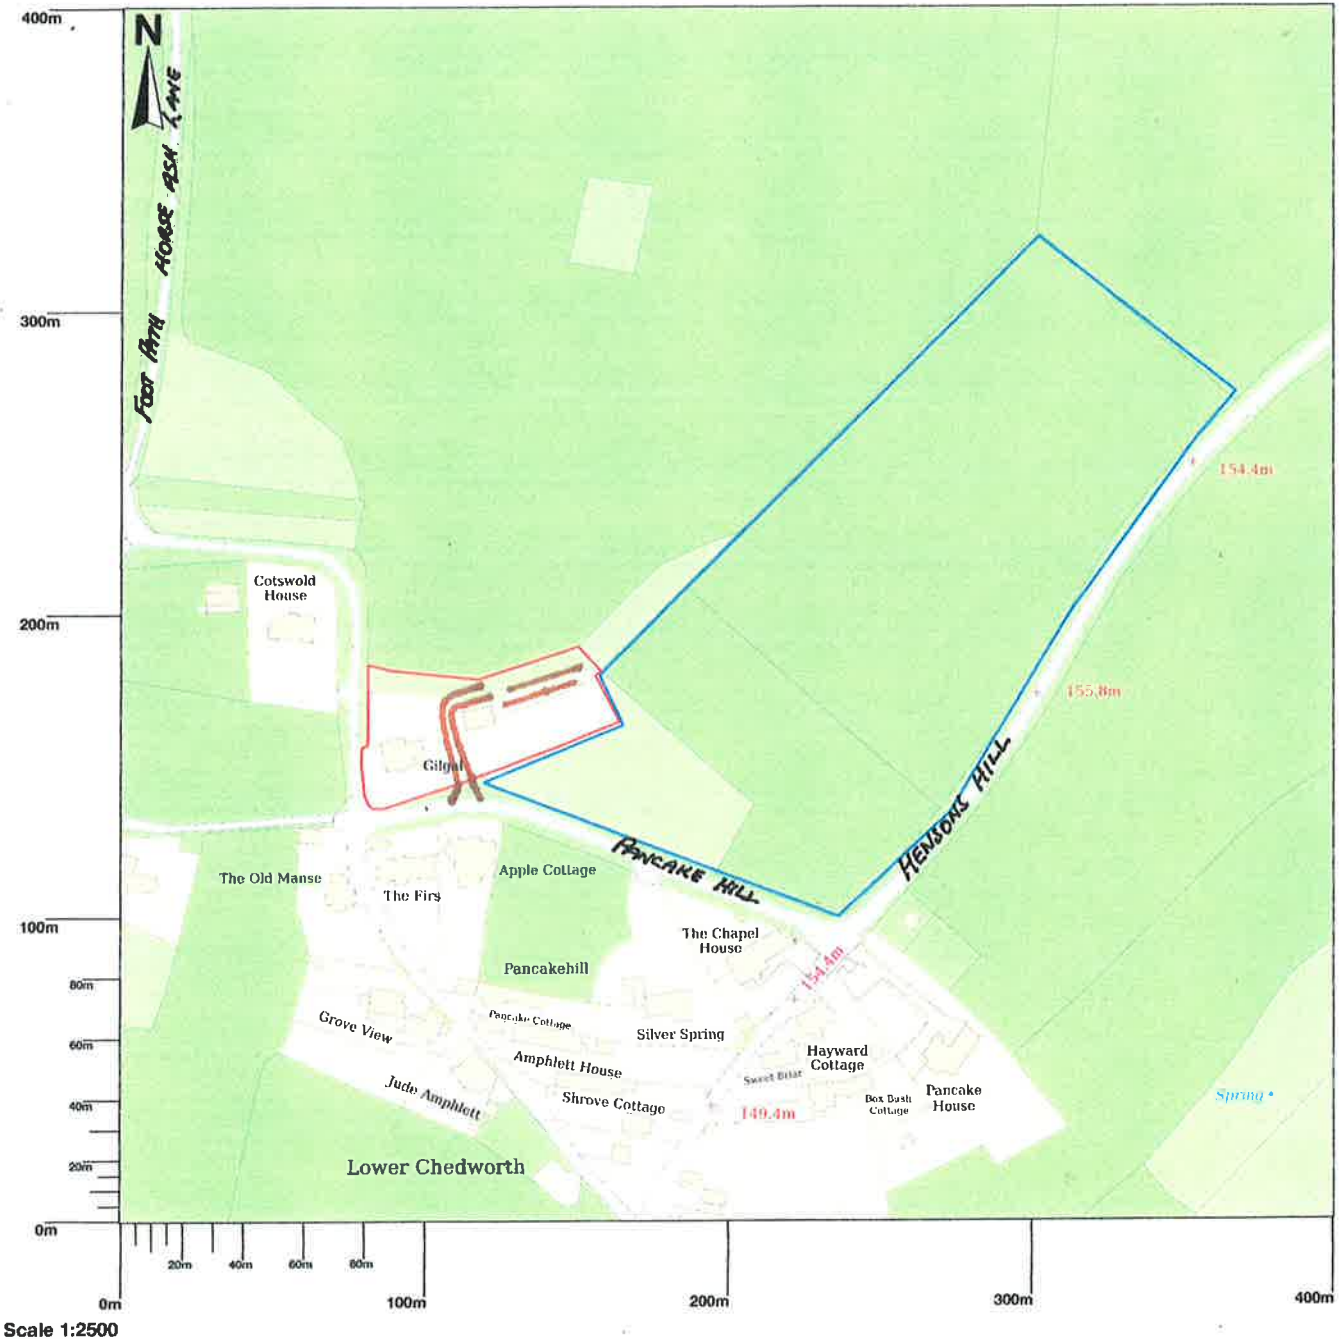

Gilgal, Pancake Hill, Chedworth, Cheltenham, GL54 4AP

© Crown copyright and database rights 2024 OS 100054135. Map area bounded by: 406716,211031 407116,211431. Produced on 09 January 2024 from the OS National Geographic Database. Supplied by UKPlanningMaps.com. Unique plan reference: p16e/uk/1035198/1395402