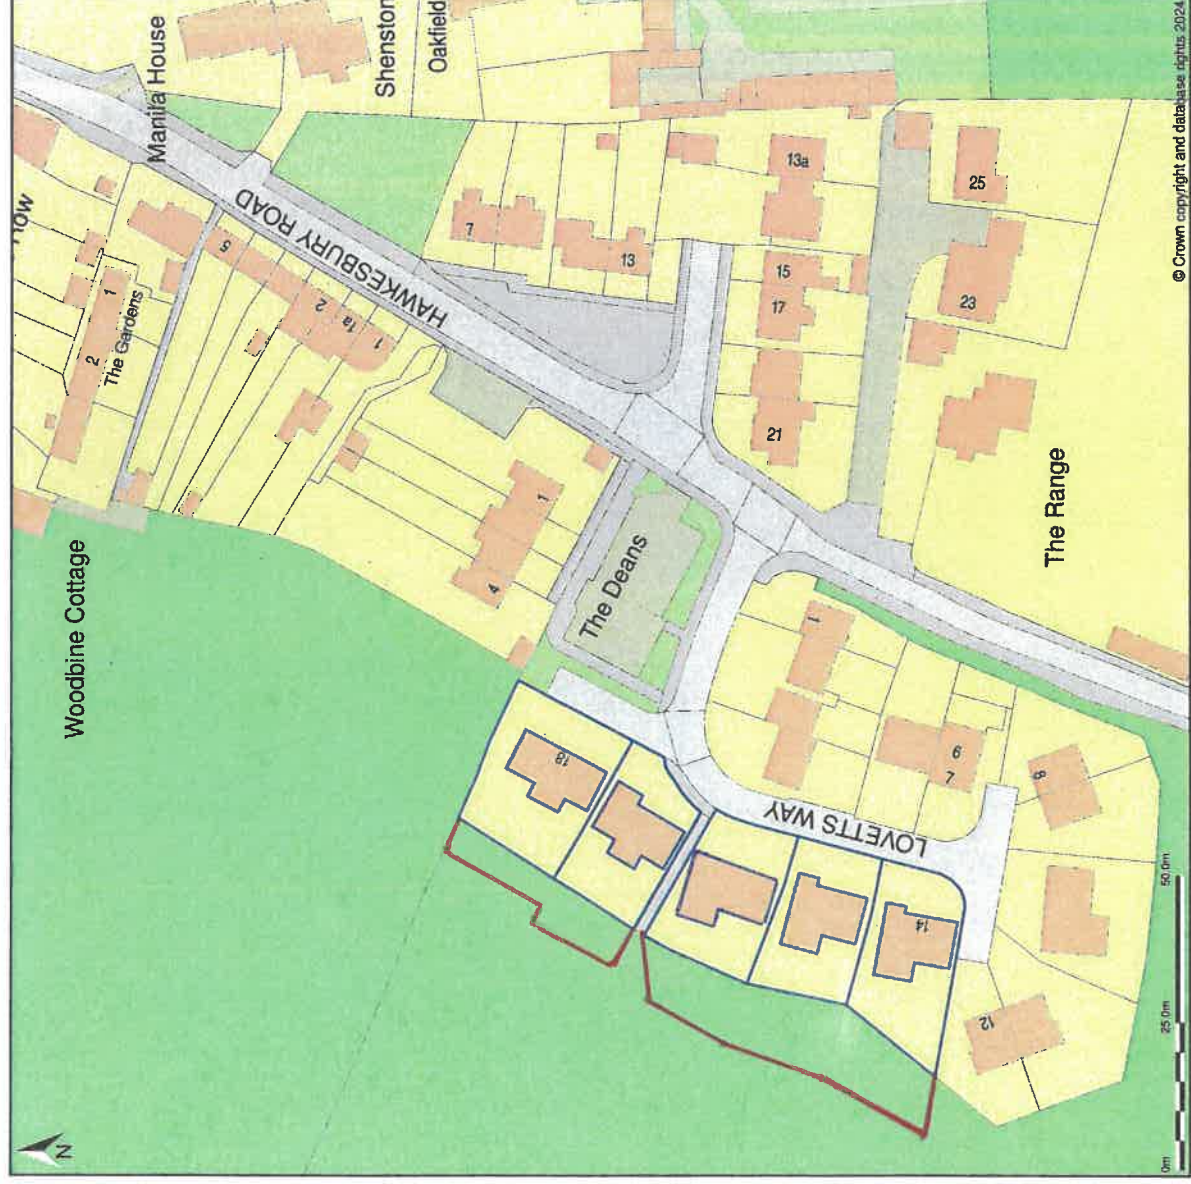

Site Location Plan - Lovetts Way, Hillesley, Gloucestershire, GL12 7FA

Location Plan shows area bounded by: 376694.53, 189223.83 376694.53, 189423.83 (at a scale of 1:1250), OSGridRef: ST76798932. The representation of a road, track or path is no evidence of a right of way. The representation of features as lines is no evidence of a property boundary. Produced on 23rd Jan 2024 from the Ordnance Survey National Geographic Database and incorporating surveyed revision available at this date. Reproduction in whole or part is prohibited without the prior permission of Ordnance Survey. © Crown copyright 2024. Supplied by www.buyaplan.co.uk a licensed Ordnance Survey partner (100053143). Unique plan reference: #00873697-6F46A6.