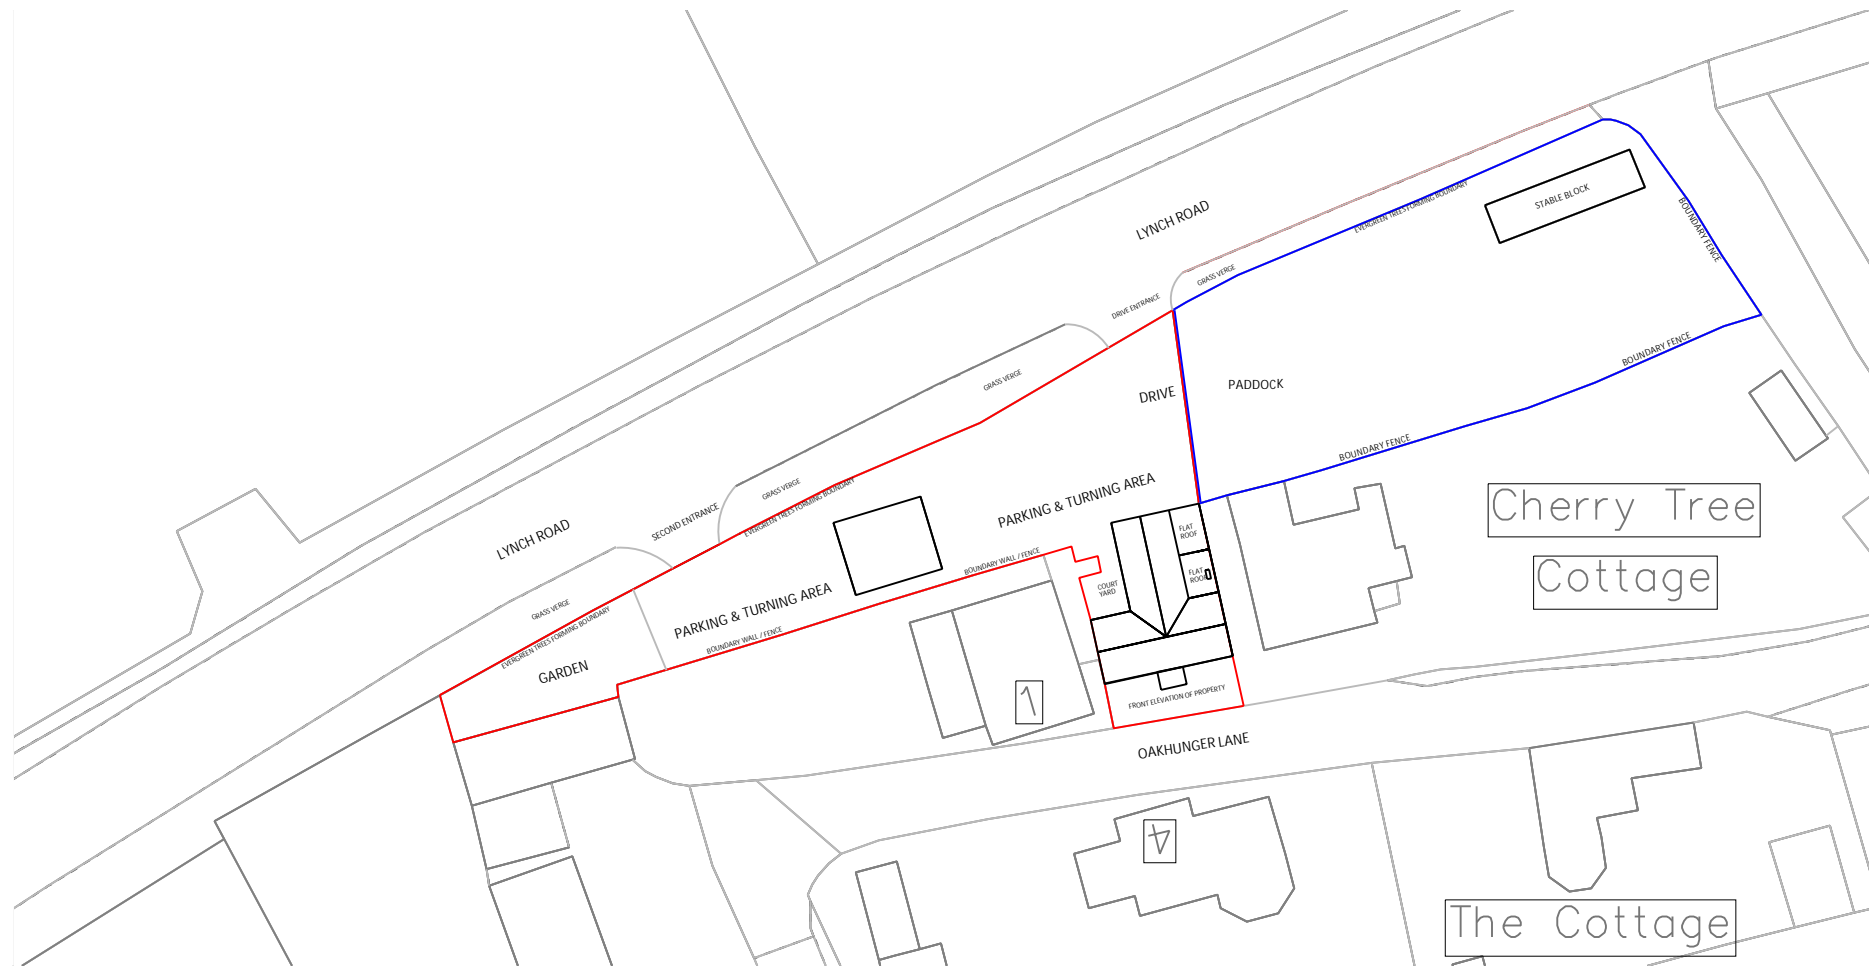

SCALE 1:1250

SCALE 1:500

Digital Planit™
 designing your world...
 2 Fitzhardinge Way
 Berkeley
 Glos
 GL13 9EG
 01453 511 418

Client:  Bennett 3 Oakhunger Lane, Berkeley, GL13 9TA	Description: Existing Location Plan
Drawn: SS	Job: 543422-C
Scale @ A3: AS SHOWN	
Date: 25.07.23	
Dwg No: 543422-C-23-13	