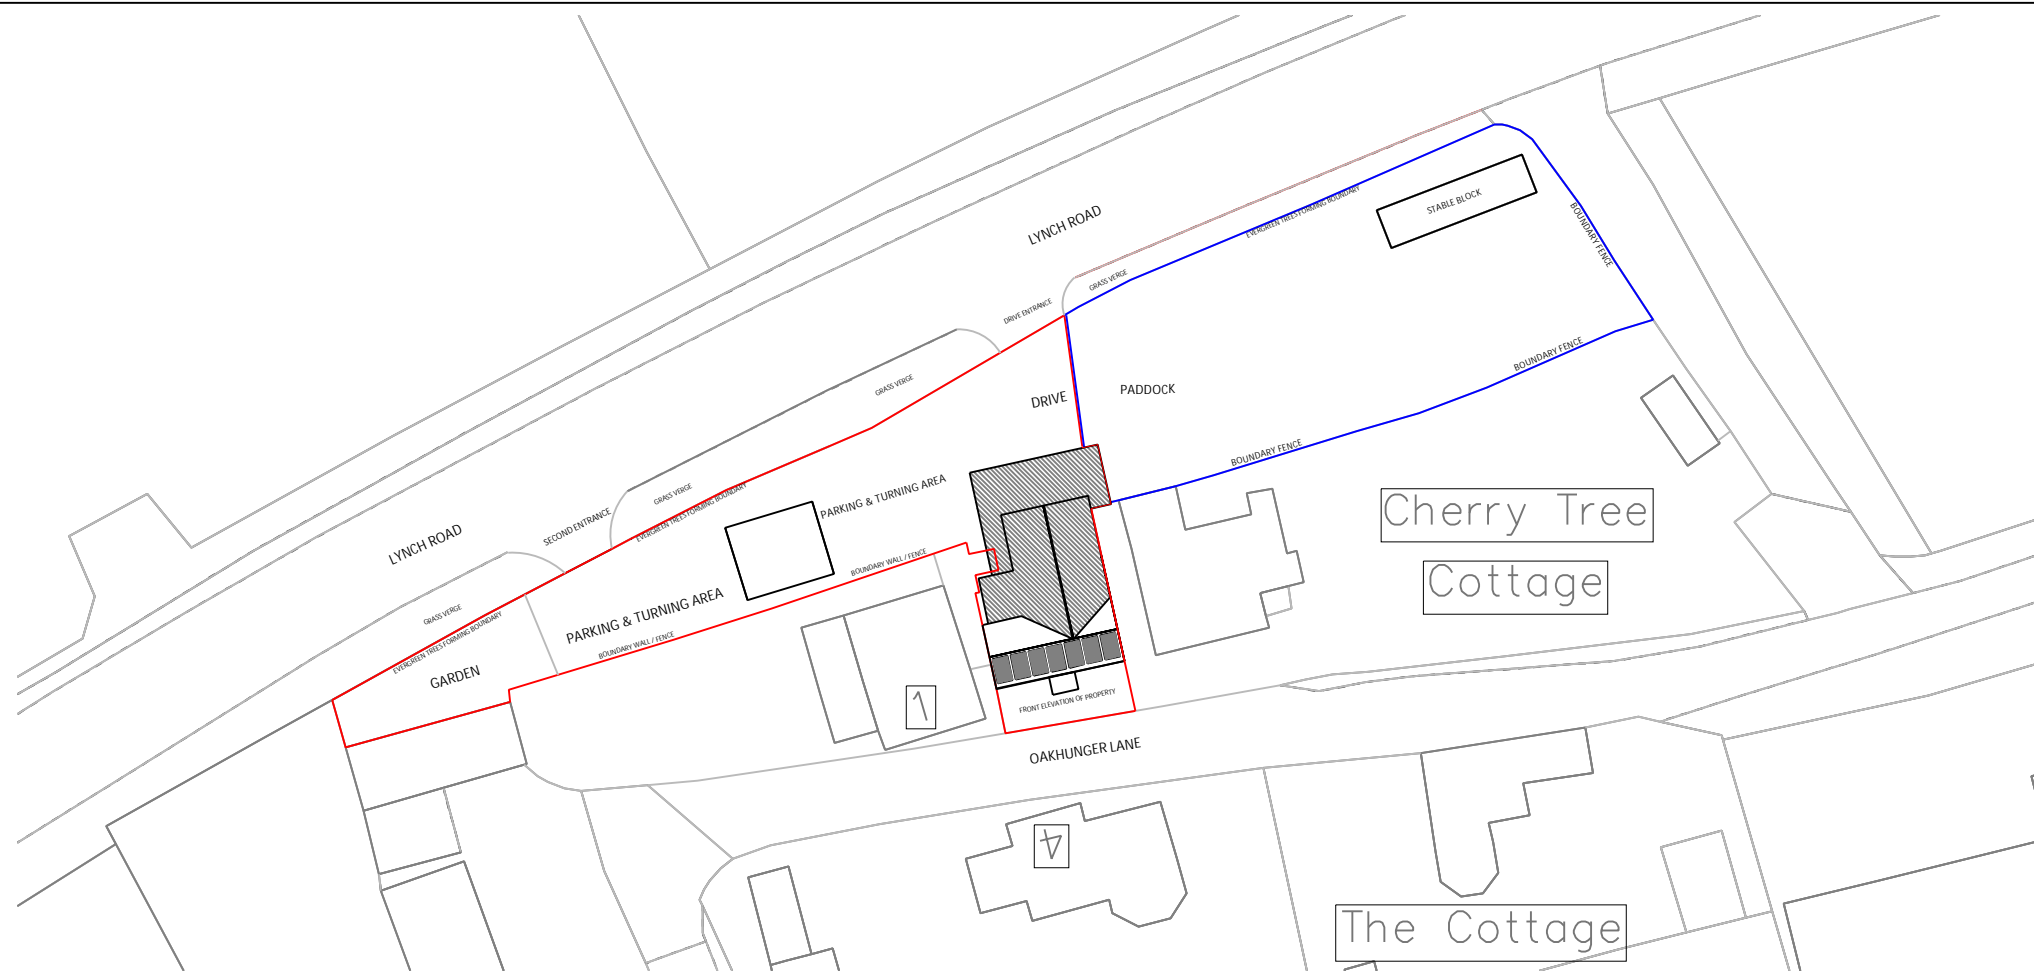

SCALE 1:1250

SCALE 1:500

Digital Planit™
 designing your world...
 2 Fitzhardinge Way
 Berkeley
 Glos
 GL13 9EG
 01453 511 418

Client:  Bennett 3 Oakhunger Lane, Berkeley, GL13 9TA	Description: Proposed Location Plan
Drawn: SS	Job: 543422-C
Scale @ A3:	AS SHOWN
Date:	25.07.23
Dwg No:	543422-C-23-14