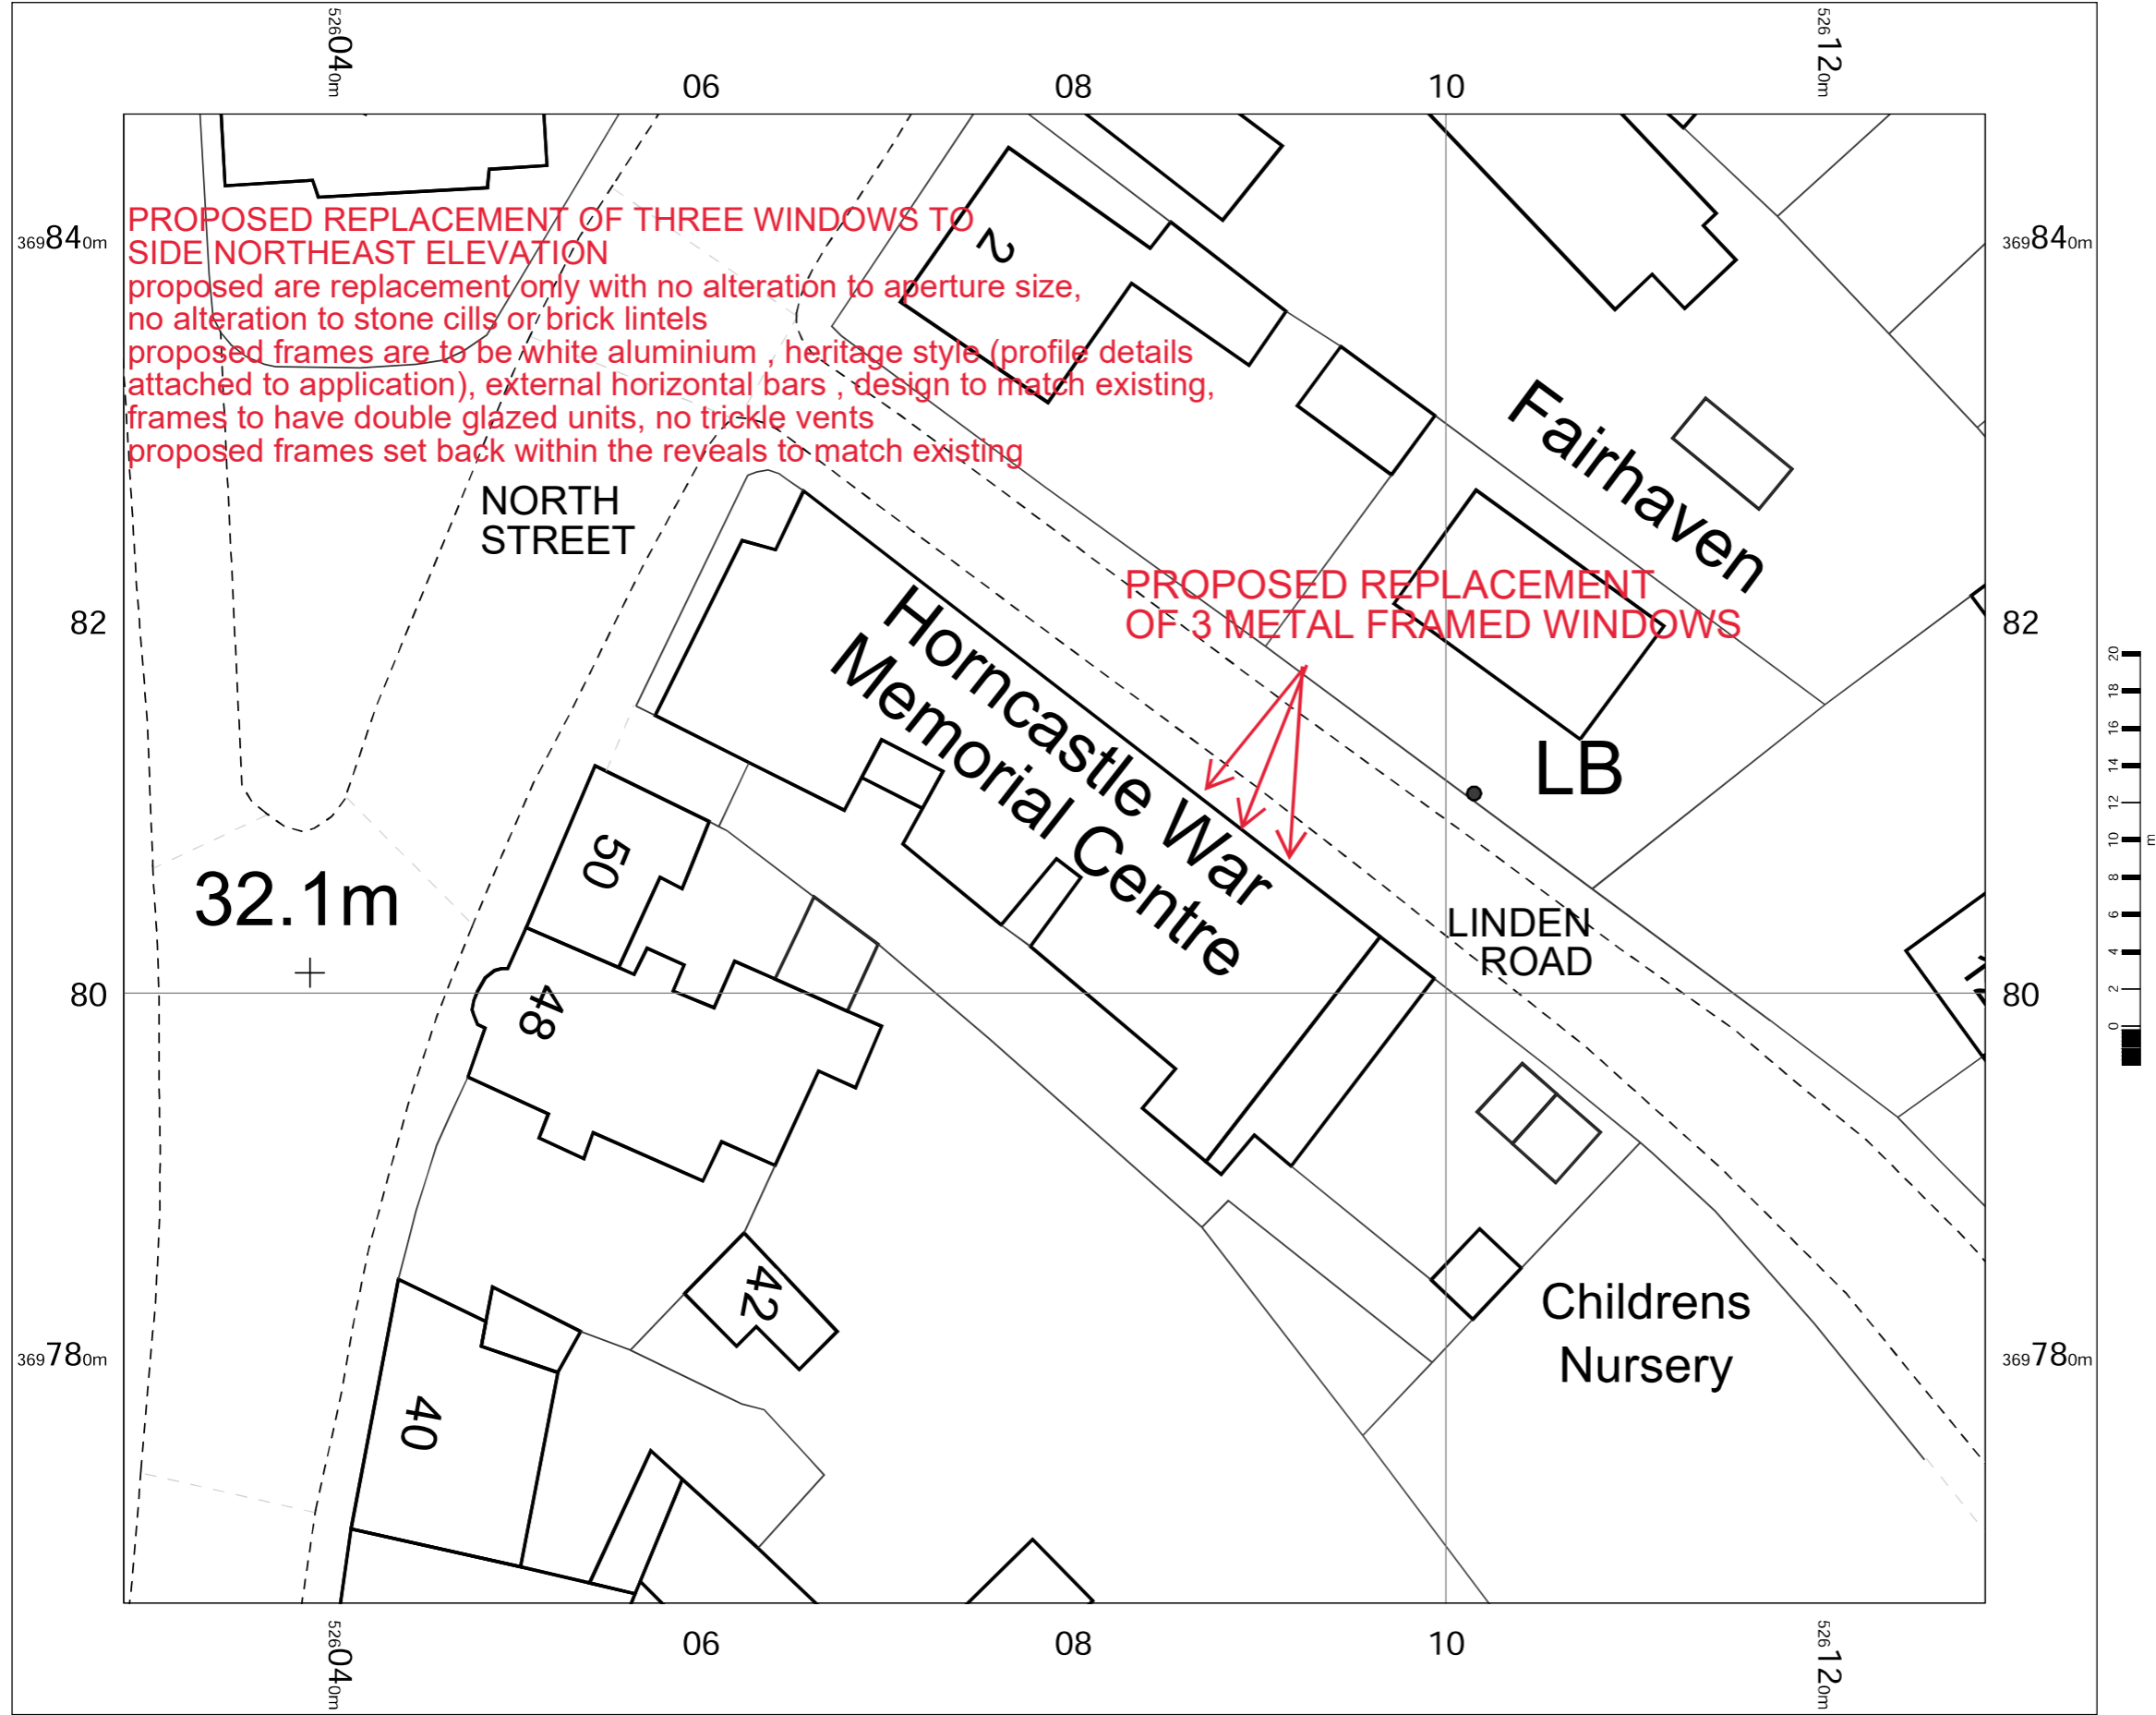

**SITE PLAN SCALE 1:500@A4 WAR MEMORIAL CENTRE, NORTH STREET, HORNCastle, LN9 5DX**

**PROPOSED REPLACEMENT OF THREE WINDOWS TO SIDE NORTHEAST ELEVATION**  
proposed are replacement only with no alteration to aperture size,  
no alteration to stone cills or brick lintels  
proposed frames are to be white aluminium , heritage style (profile details attached to application), external horizontal bars , design to match existing,  
frames to have double glazed units, no trickle vents  
proposed frames set back within the reveals to match existing

**PROPOSED REPLACEMENT OF 3 METAL FRAMED WINDOWS**

OS MasterMap 1250/2500/10000  
scale  
Friday, January 12, 2024, ID:  
CM-01143788  
www.centremapslive.co.uk

1:500 scale print at A4, Centre:  
526079 E, 369807 N

©Crown Copyright Ordnance Survey. Licence no. AC0000849896

FOR A BETTER POINT OF VIEW