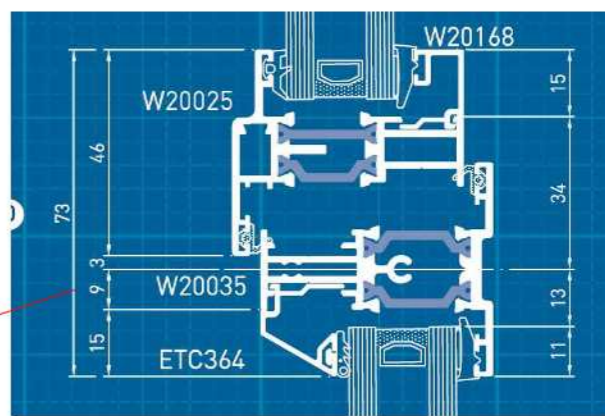

# NURSERY WINDOW

PHOTO OF EXISTING FRAME

EXISTING METAL FRAME  
single glazed

white aluminium frame

PROPOSED ALUMINIUM  
FRAME WHITE

double glazed unit

profile details

profile details