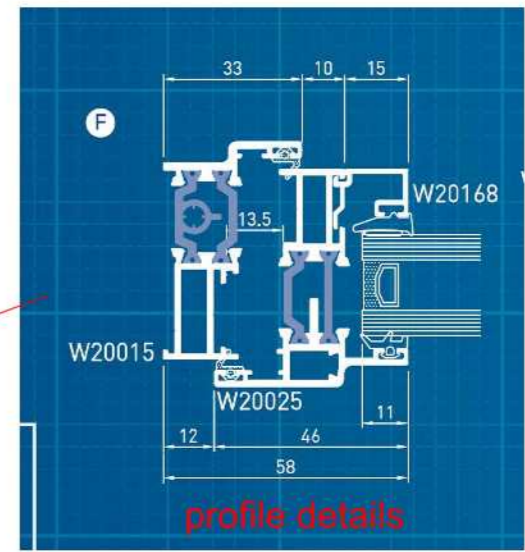

# NURSERY WINDOW

PHOTO OF EXISTING FRAME

EXISTING METAL FRAME  
single glazed

white aluminium frame

PROPOSED ALUMINIUM  
FRAME WHITE

double glazed unit

profile details

profile details