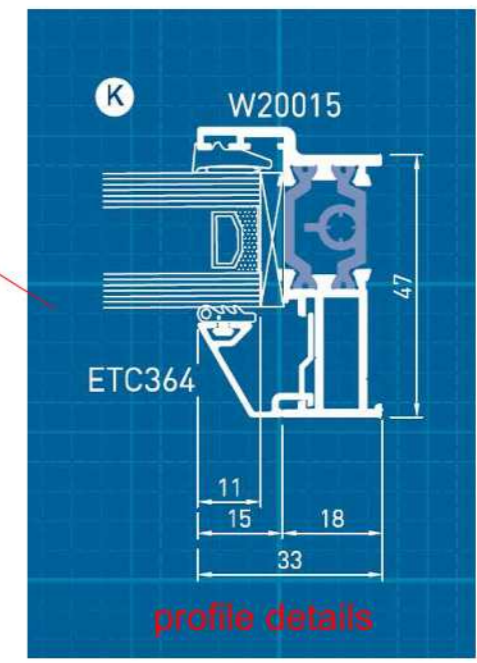

# NURSERY WINDOW

PHOTO OF EXISTING FRAME

EXISTING METAL FRAME  
single glazed

white aluminium frame

PROPOSED ALUMINIUM  
FRAME WHITE

double glazed unit

profile details

profile details