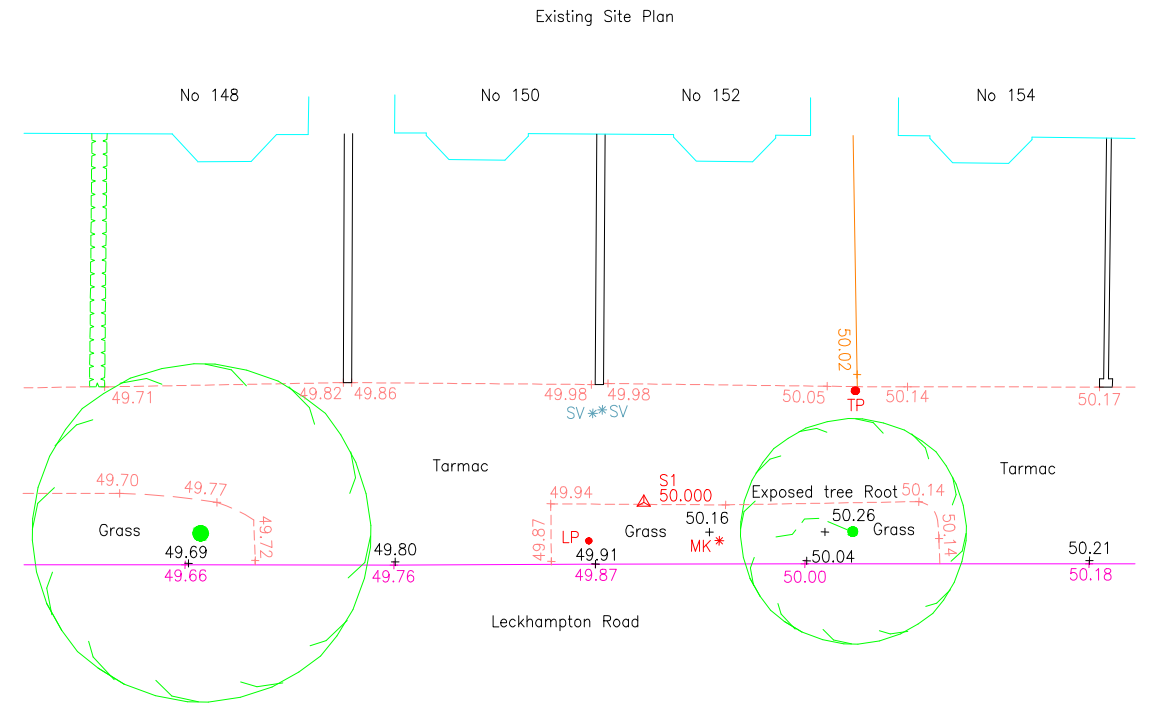

©169Crown Copyright and database rights 2023 OS Licence no. AC0000849896

Site Plans - Scale 1:200