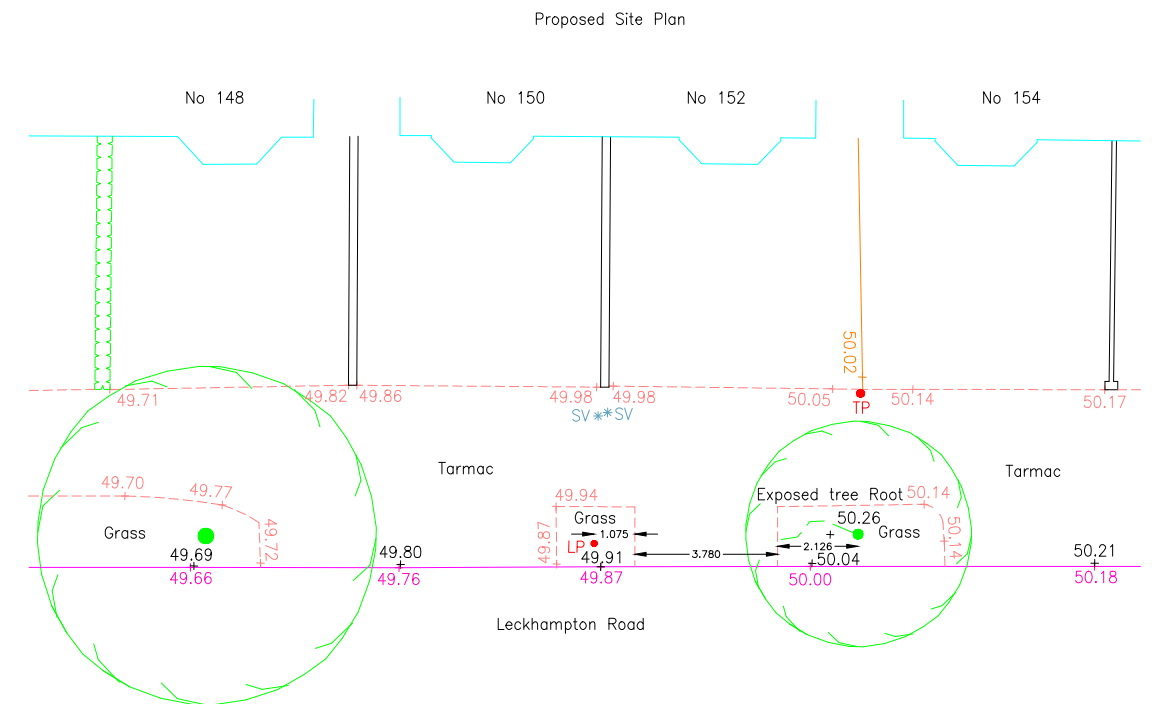

©169Crown Copyright and database rights 2023 OS Licence no. AC0000849896

Site Plans - Scale 1:200