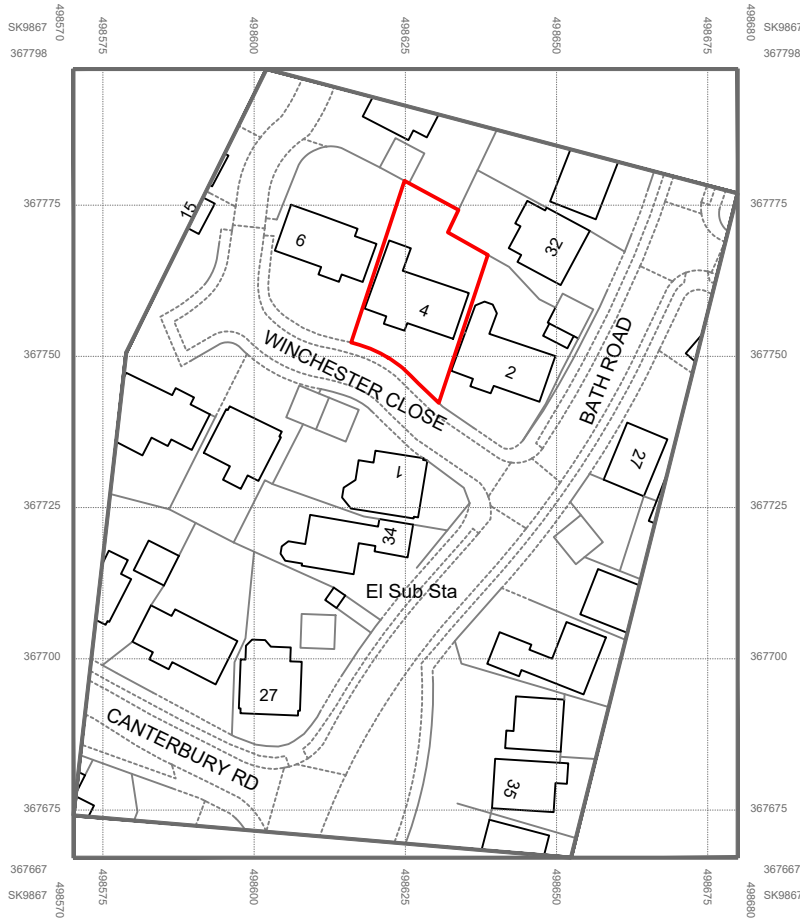

Legend:

- ▬ Application site.
- ▬ Adjacent sites in same ownership.

DK Plans
Architectural Services

DK-Plans Architectural Services,

Ransom Hall, Ransom Wood Business Park, Mansfield,
Notts, NG21 0HJ

M.07455050346

www.dk-plans.co.uk

© Crown copyright 2023 Ordnance Survey 100053143

Location Plan

1:1250 at A4

0m 12.5m 25m 50m

PROJECT:
Change of use.

DRAWING TITLE:
Location Plan

PROJECT ADDRESS:
**4 Winchester Cl, Bracebridge
Heath, Lincoln
LN4 2UH**

CLIENT:
Mr Brankin

SCALE:
1:1250 @ A4

DATE:
2023.12

DRAWING NUMBER:
DK209_LP

REVISION:

-

PLANNING