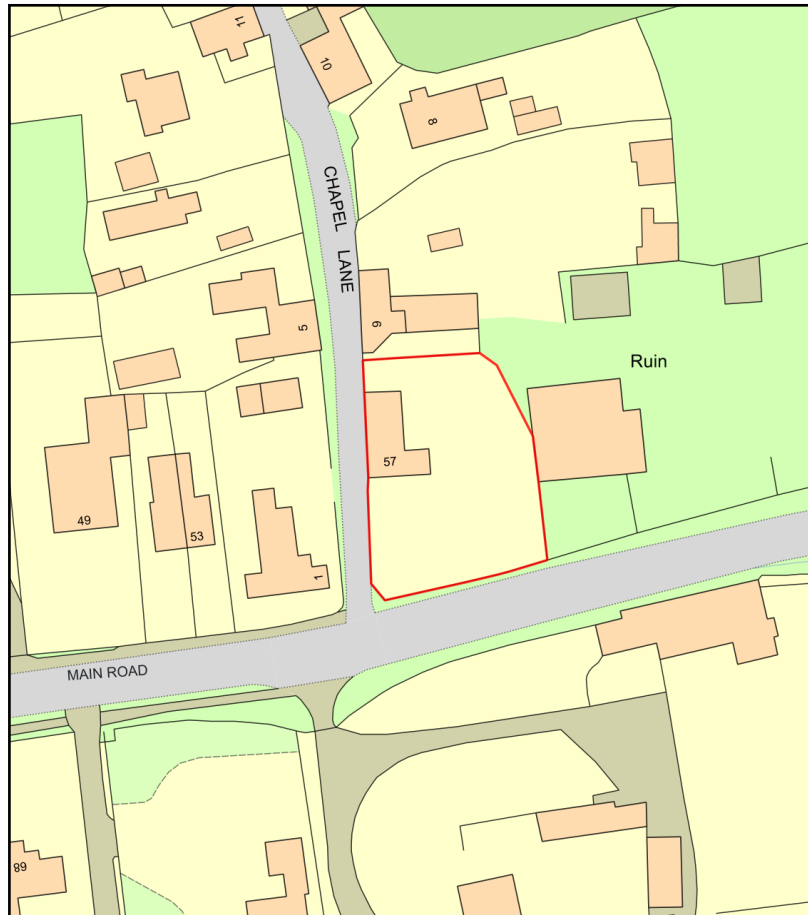

LOCATION PLAN - 57 MAIN ROAD, ANWICK

Plan Produced for: **EMMA BAXTER & REECE COLLEY**

Date Produced: 16 Jan 2024

Plan Reference Number: TQRQM24016193416339

Scale: 1:1250 @ A4