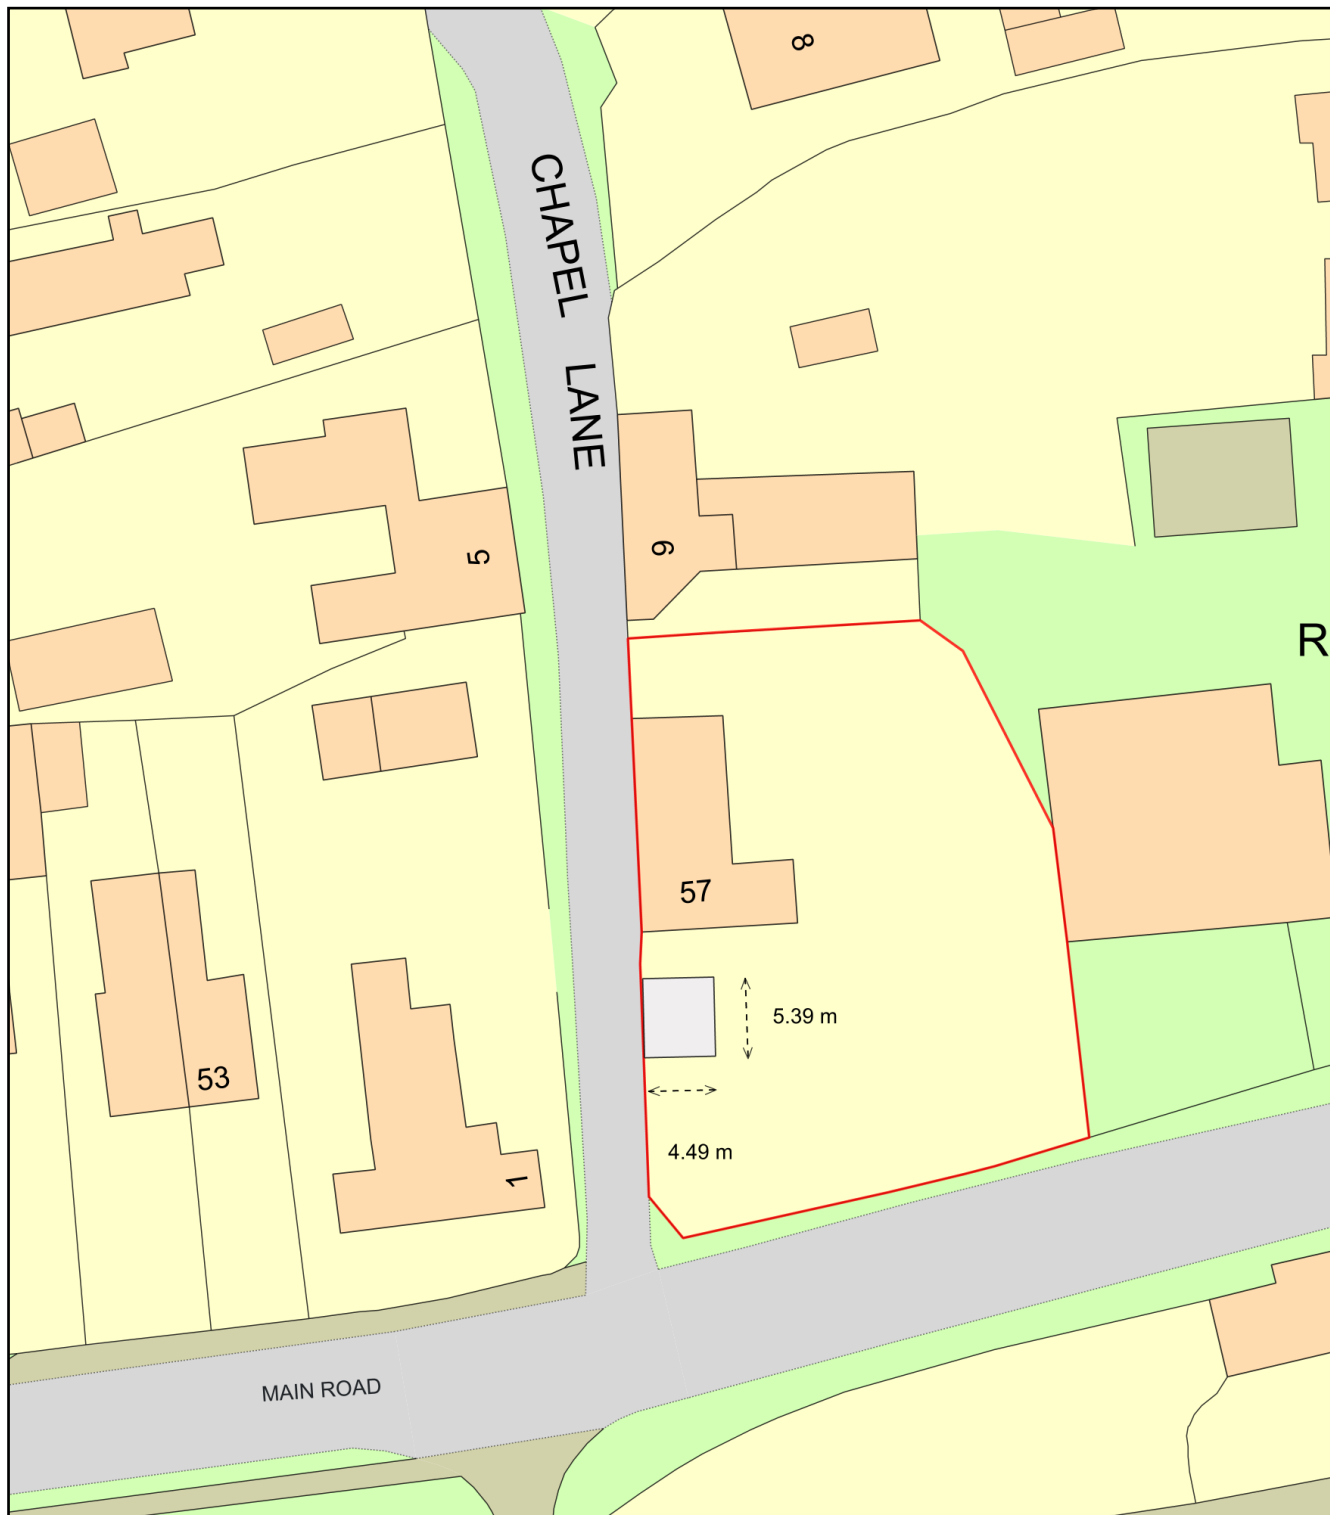

# PROPOSED BLOCK/SITE PLAN - 57 MAIN ROAD, ANWICK

Plan Produced for: EMMA BAXTER & REECE COLLEY

Date Produced: 16 Jan 2024

Plan Reference Number: TQRQM24016211915664

Scale: 1:500 @ A4