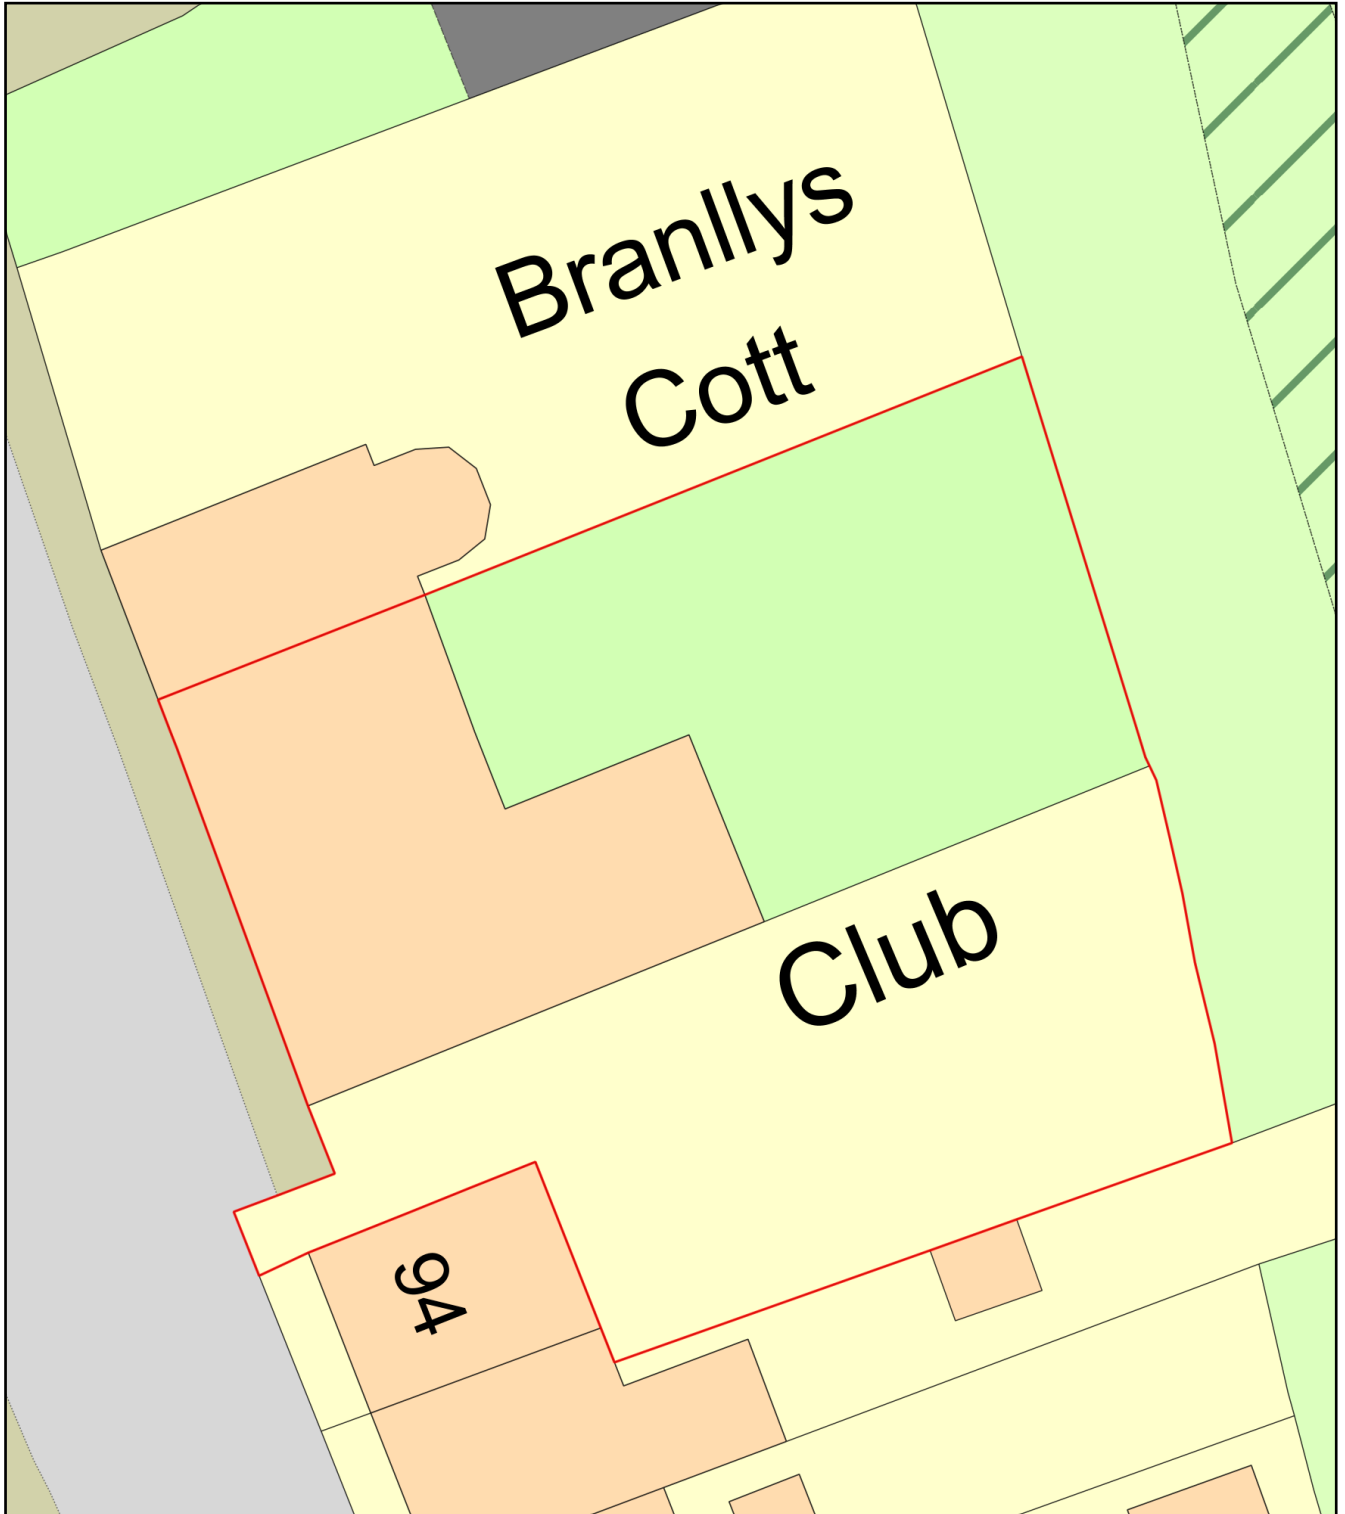

The Old Club Deri

Plan Produced for: CCBC

Date Produced: 28 Dec 2023

Plan Reference Number: TQRQM23362114501486

Scale: 1:200 @ A4