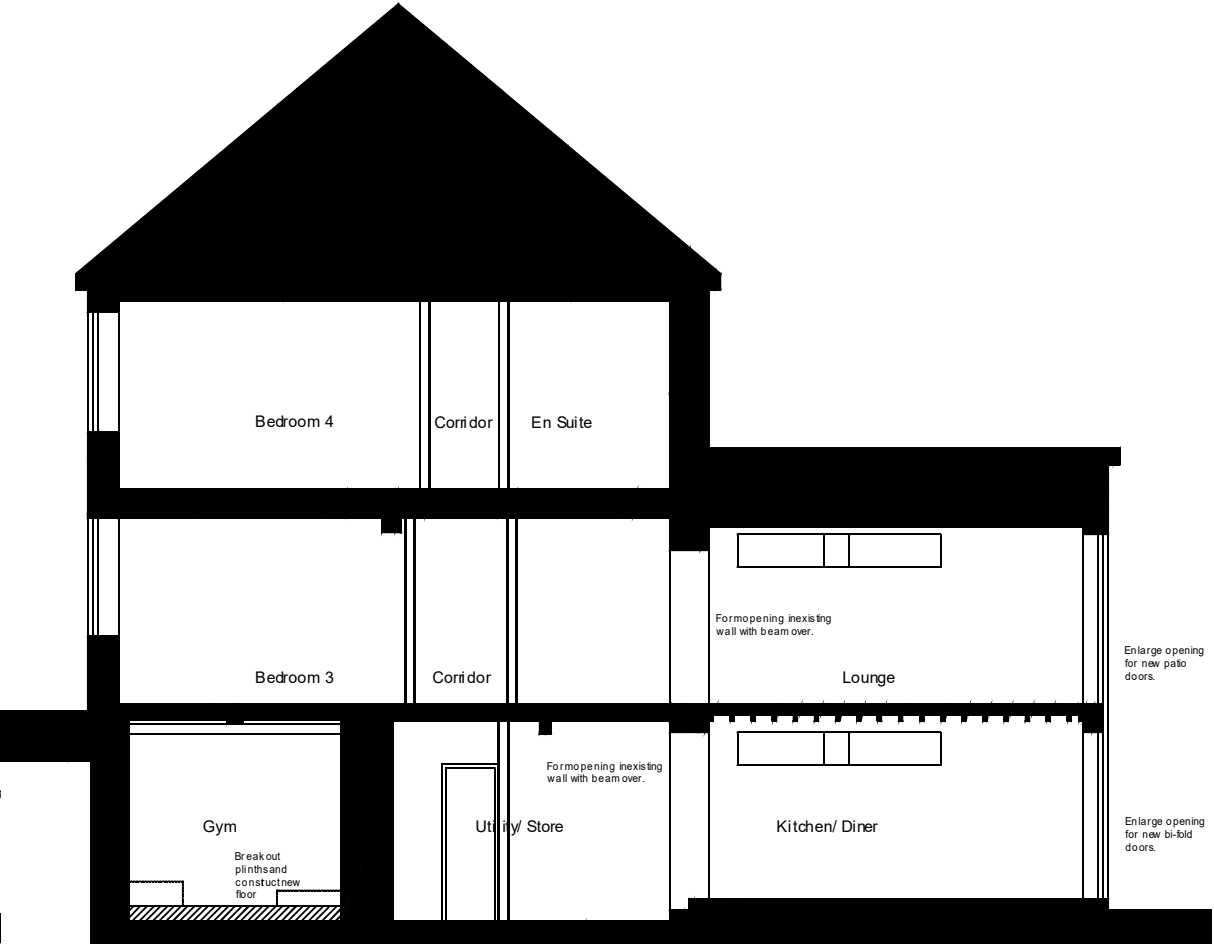

Section A

Section B

PROPOSED SECTIONS A+B

Alterations to The Old Club.
 Bailey Street, Deri.
 Scale 1:100 @ A4 Dec. 2023
 Drawing No. 15a - Sections A+B