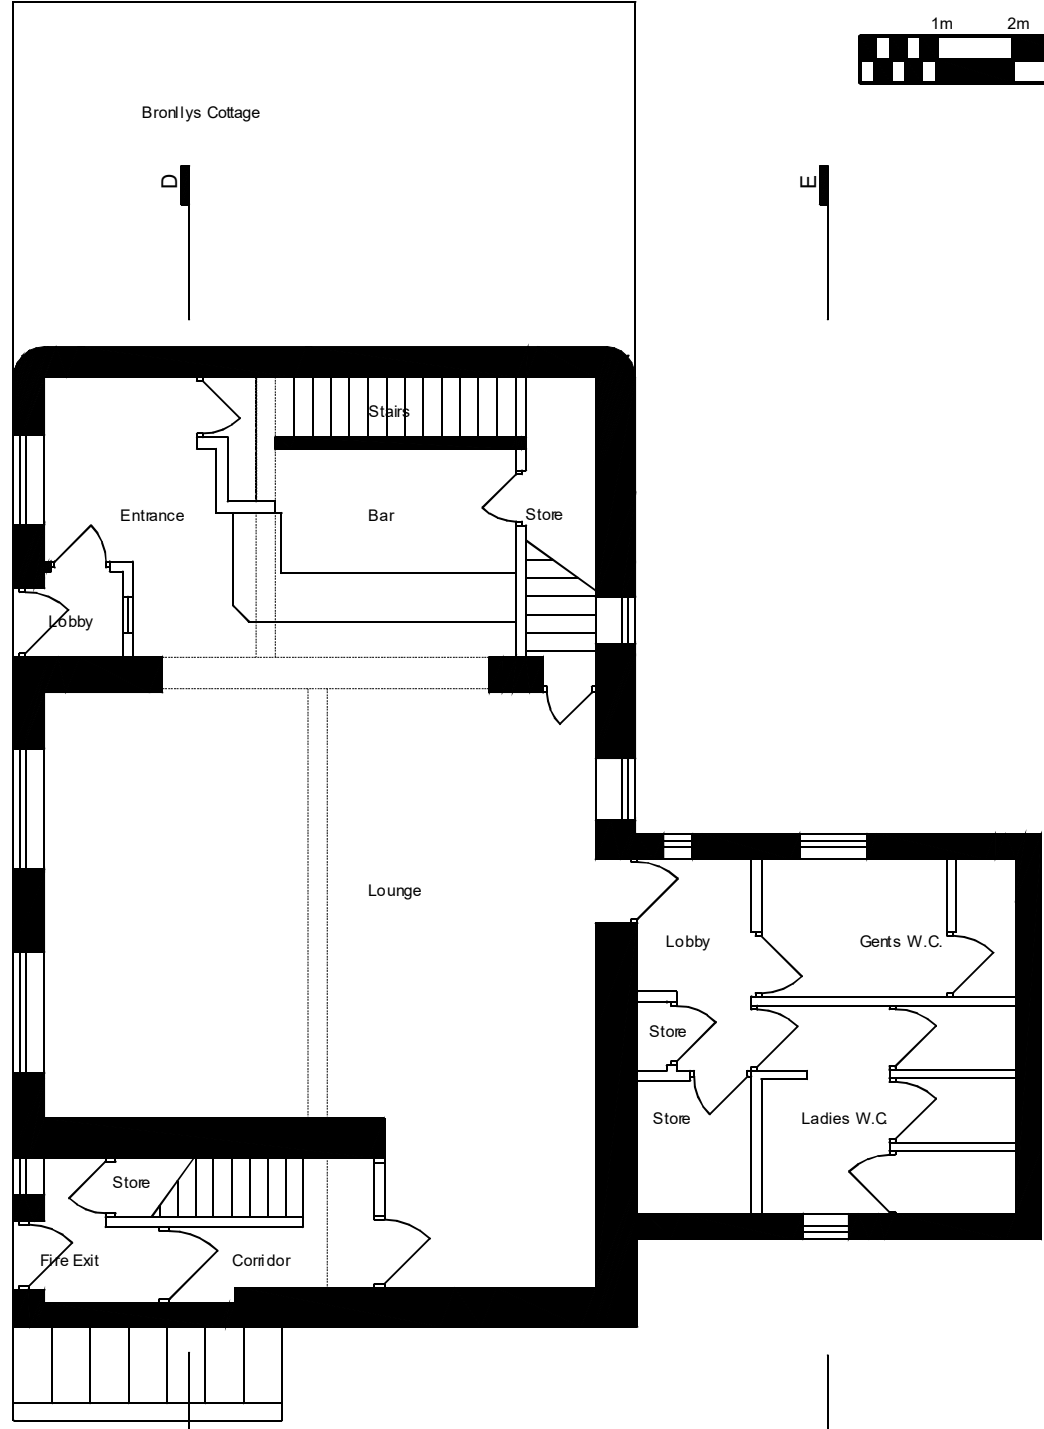

Bronllys Cottage

Revisions
a Planning Issue

A

A

B

B

C

C

EXISTING GROUND

Alterations to The Old Club.
Bailey Street, Deri.
Scale 1:100 @ A4 Dec. 2023
Drawing No. 3a - Ground Plan