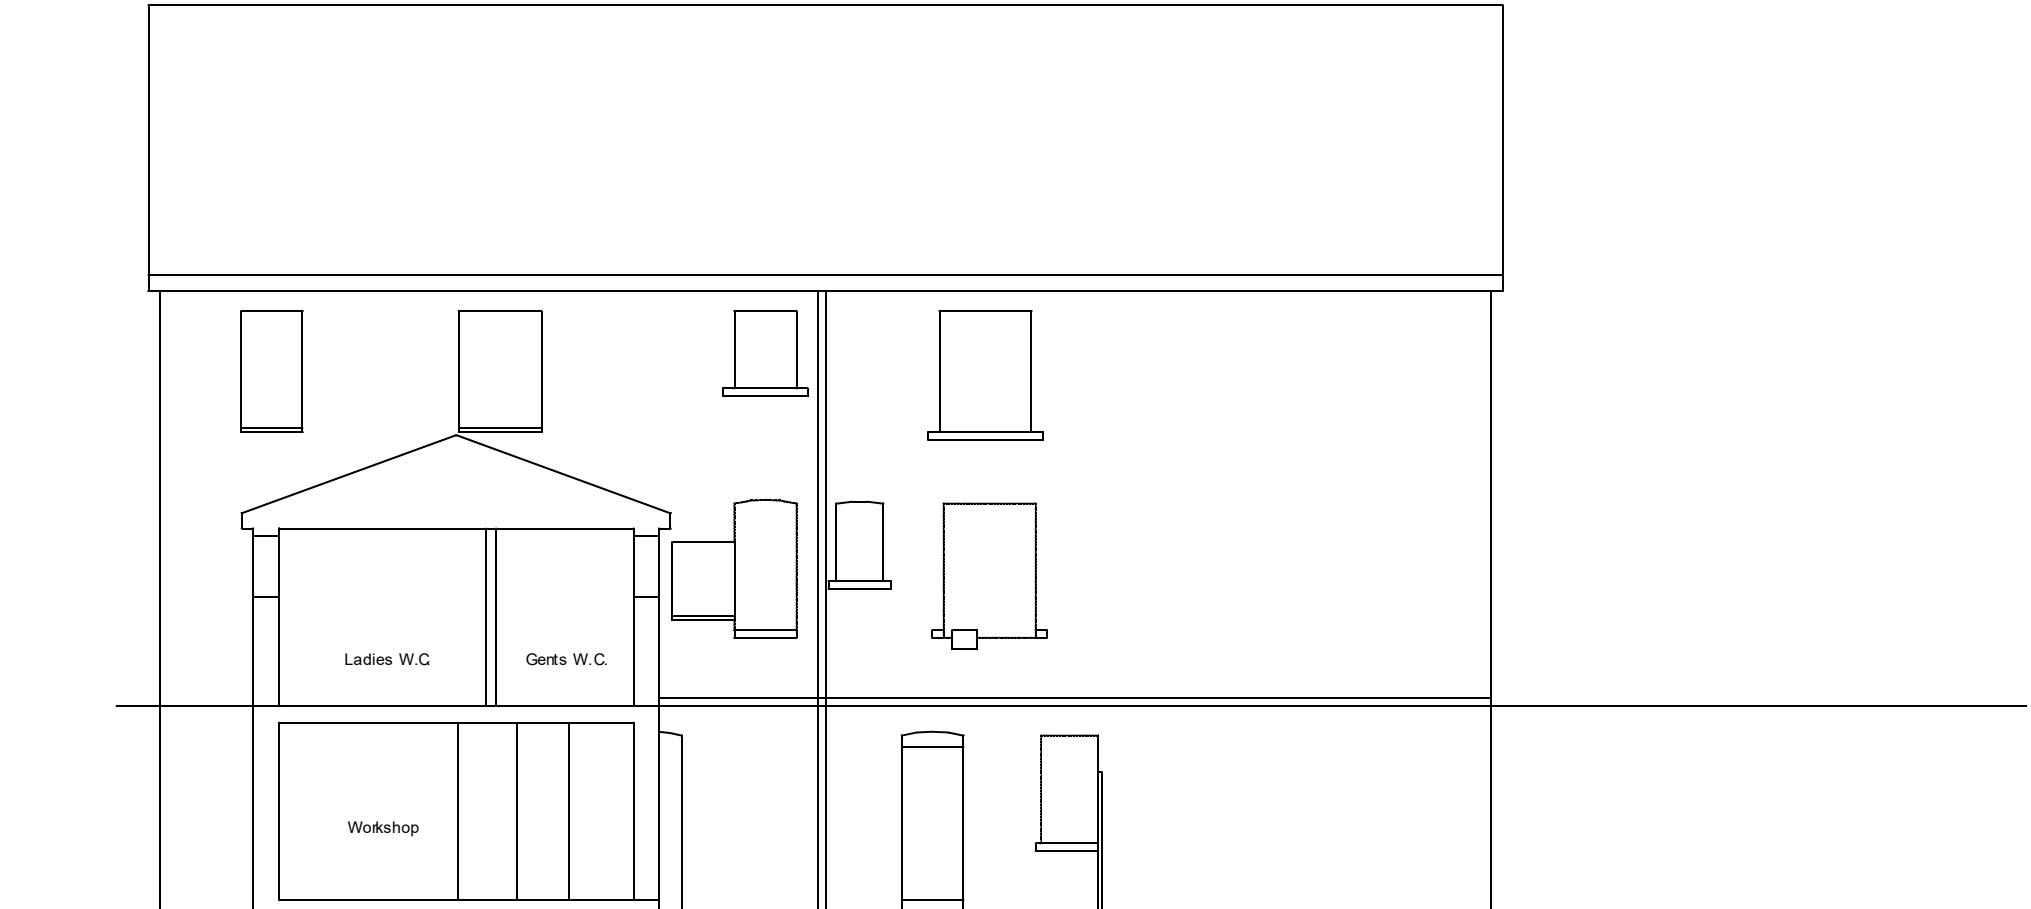

Revisions
a Planning Issue

Section E

EXISTING SECTION E

Alterations to The Old Club.
Bailey Street, Deri.

Scale 1:100 @ A4 Dec. 2023

Drawing No. 8a - Section E