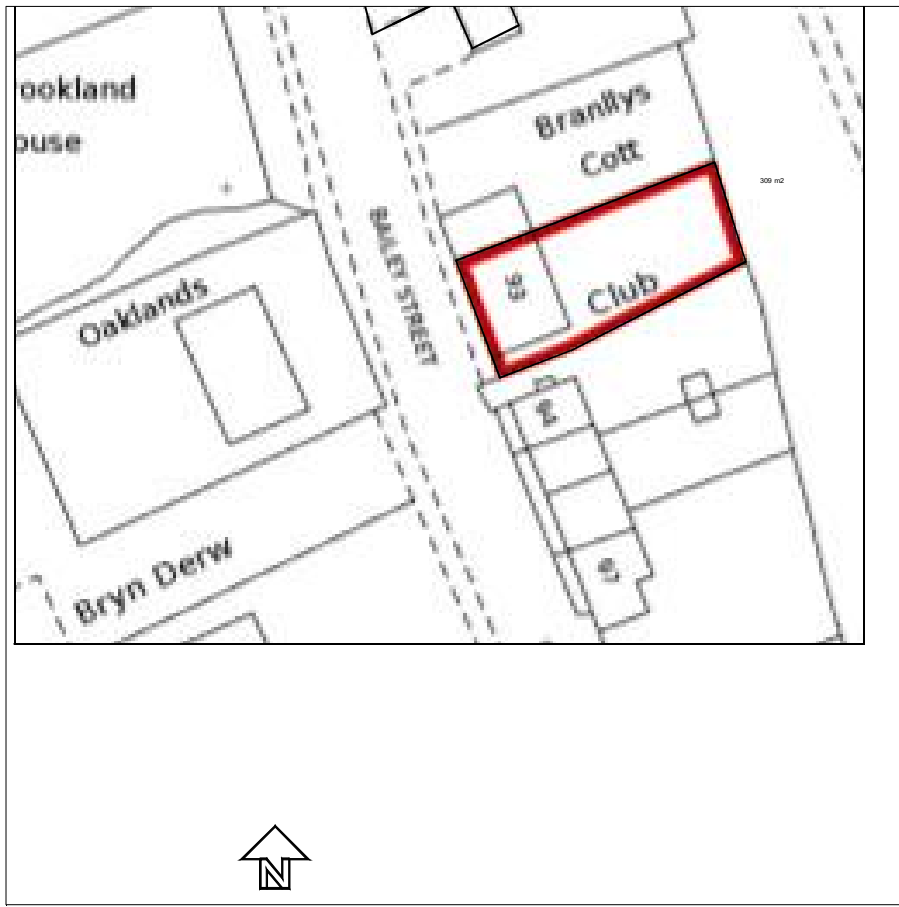

Revisions
a Planning Issue

LOCATION

Alterations to The Old Club.
Bailey Street. Deri.
Scale 1:1250 @ A4 Dec. 2023
Drawing No. 1a - Location Plan