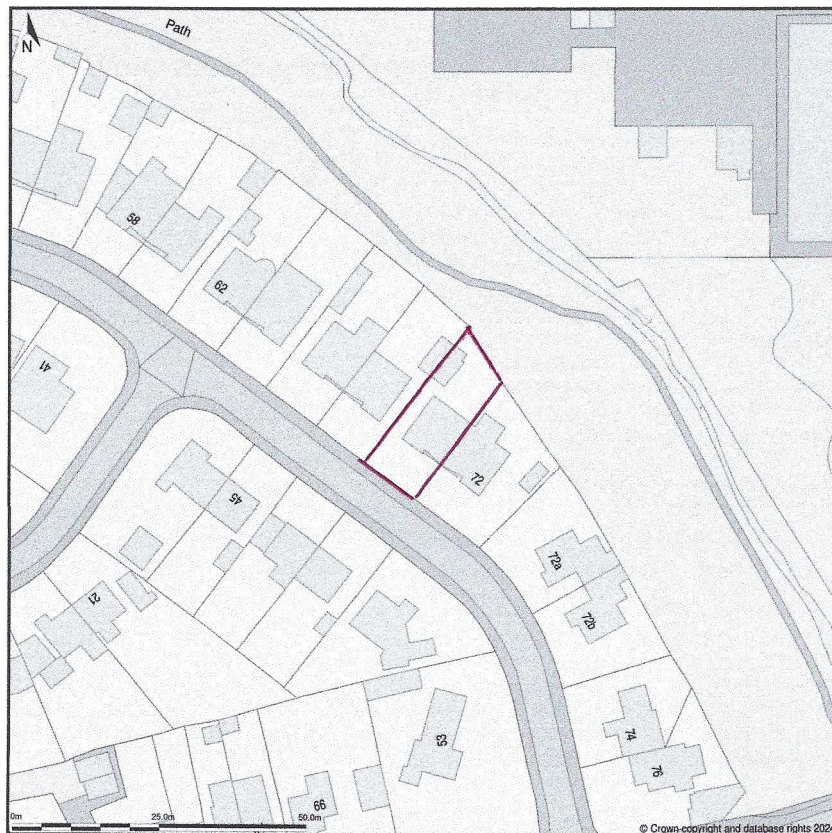

Mandalay, 70, Elim Way, Pontllanfraith, Caerphilly County Borough, NP12 2AB

Location Plan shows area bounded by: 318467.24, 196001.32 318608.66, 196142.74 (at a scale of 1:1250), OSGridRef: ST18539607. The representation of a road, track or path is no evidence of a right of way. The representation of features as lines is no evidence of a property boundary.

Produced on 18th Jan 2024 from the Ordnance Survey National Geographic Database and incorporating surveyed revision available at this date. Reproduction in whole or part is prohibited without the prior permission of Ordnance Survey. © Crown copyright 2024. Supplied by www.buyaplan.co.uk a licensed Ordnance Survey partner (100053143). Unique plan reference: #00872538-4E3EE2.