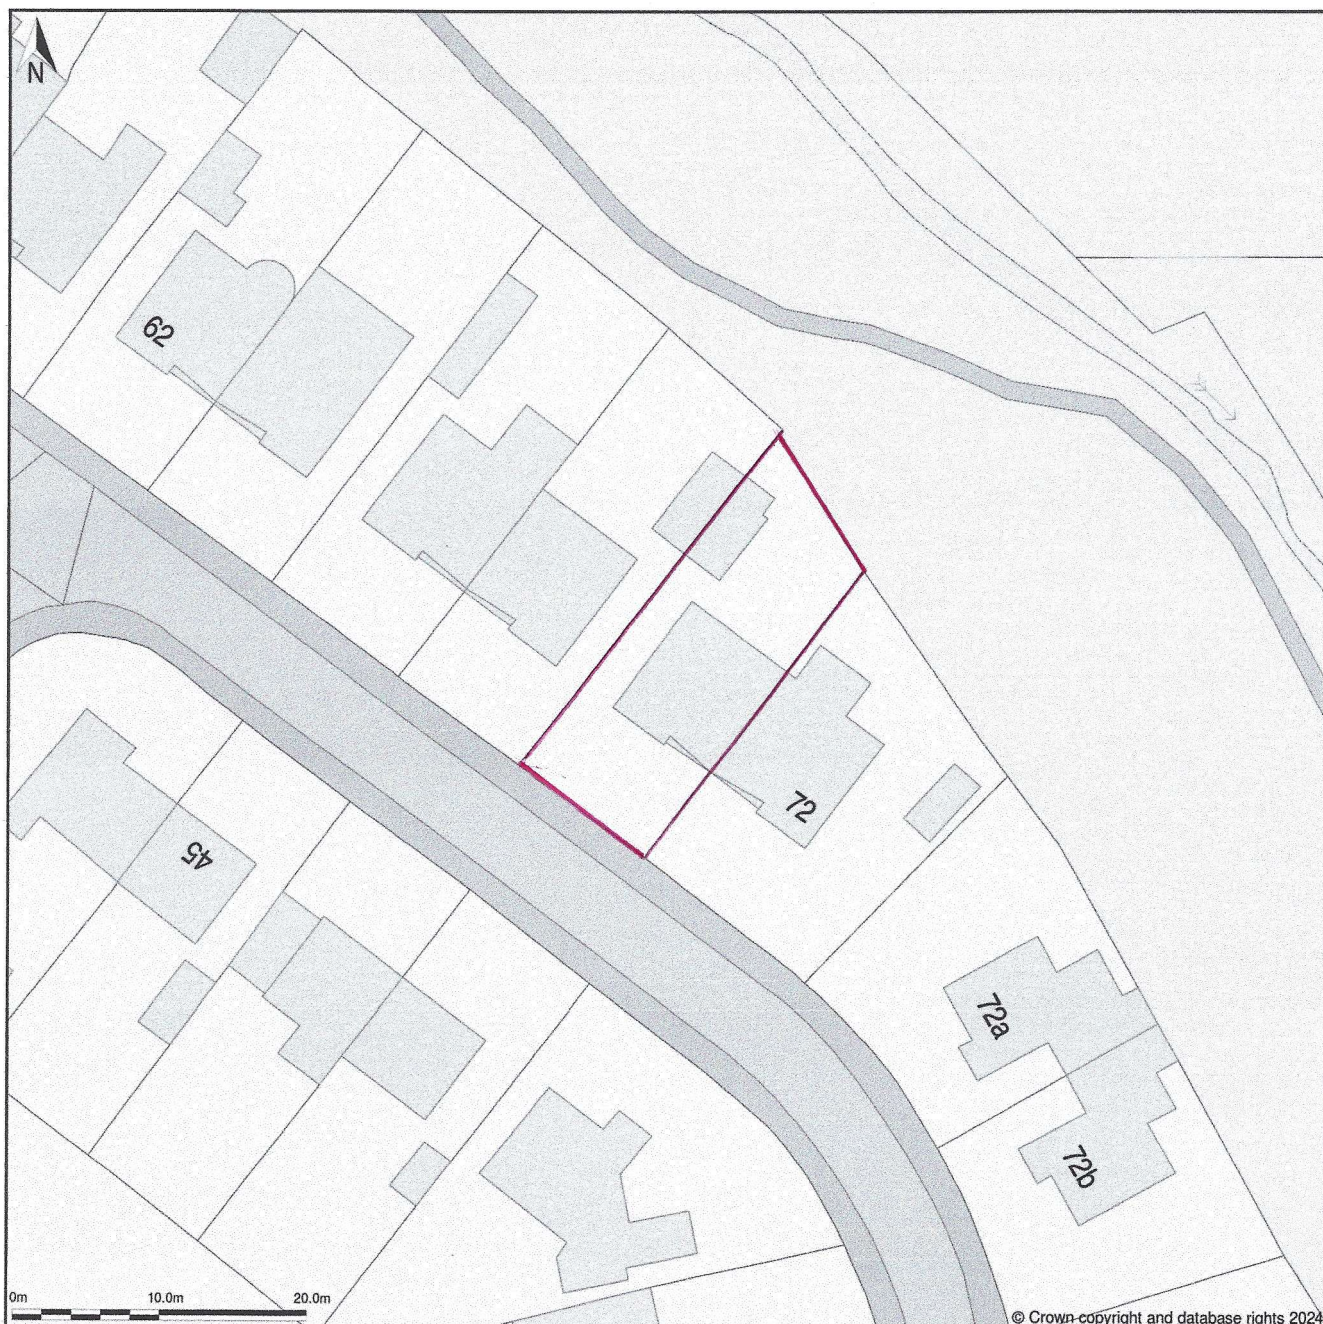

Mandalay, 70, Elim Way, Pontllanfraith, Caerphilly County Borough, NP12 2AB

Site Plan (also called a Block Plan) shows area bounded by: 318492.95, 196027.03 318582.95, 196117.03 (at a scale of 1:500), OSGridRef: ST18539607. The representation of a road, track or path is no evidence of a right of way. The representation of features as lines is no evidence of a property boundary.

Produced on 18th Jan 2024 from the Ordnance Survey National Geographic Database and incorporating surveyed revision available at this date. Reproduction in whole or part is prohibited without the prior permission of Ordnance Survey. © Crown copyright 2024. Supplied by [www.buyaplan.co.uk](http://www.buyaplan.co.uk) a licensed Ordnance Survey partner (100053143). Unique plan reference: #00872537-700F9C.