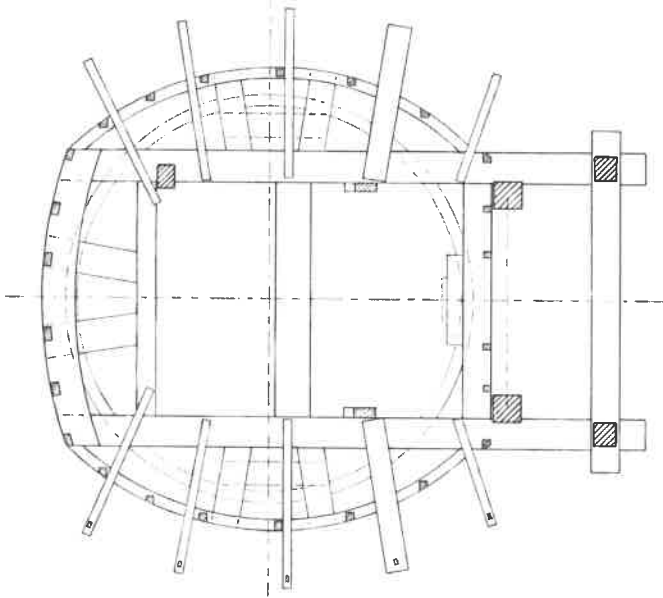

BONWICK MHC
 www.bonwick.co.uk
Brigate Windmill,
 Worstead, Norfolk
 BW17: New cap as proposed -
 Plan, section and rear elevation showing structure
 LB Mar 2023 v2 SCALE 1:25 @ A1

CAP FRAME PLAN

ELEVATION OF HEAD WALL