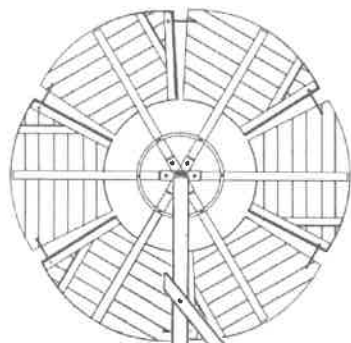

**BONWICK MHC**  
www.bonwick.co.uk

**Brigate Windmill,  
Worstead, Norfolk**

BW16: Cap as proposed

SCALE 1:50 @ A3 Issue 02 LB 11/2022

SIDE  
ELEVATION

FRONT  
ELEVATION

REAR  
ELEVATION