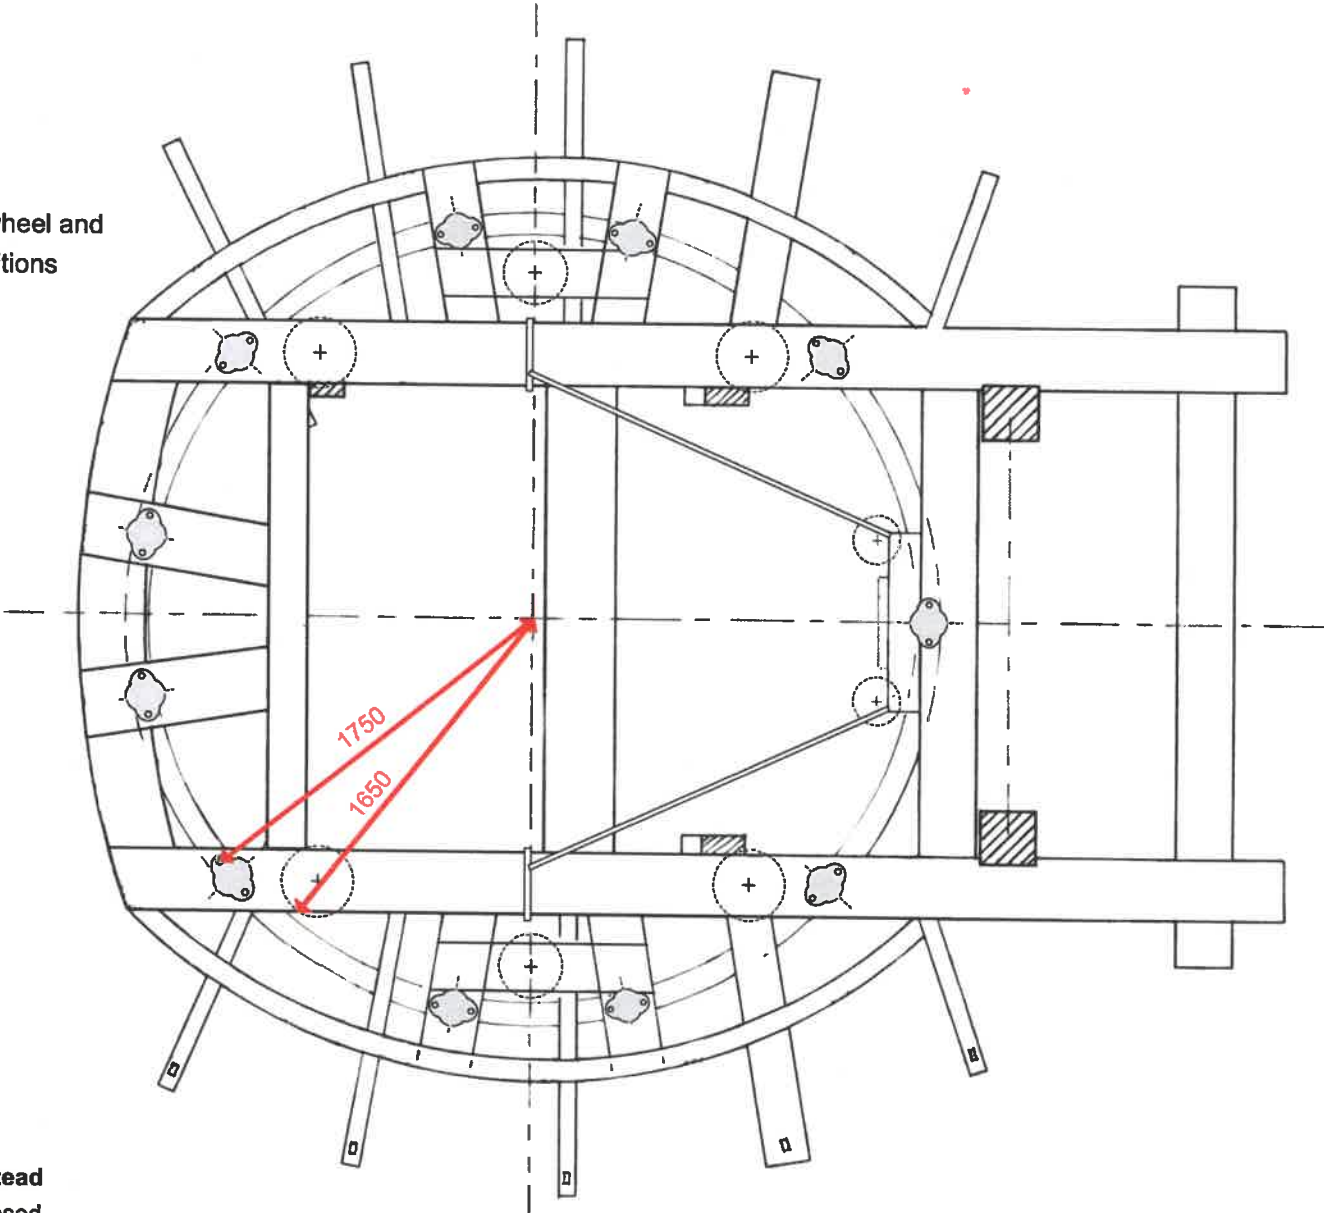

Showing centring wheel and cap roller chair positions

Brigate Mill, Worstead
Cap frame - as proposed
Plan on underside
LB 07/2023 v1

CAP FRAME PLAN
(underside)