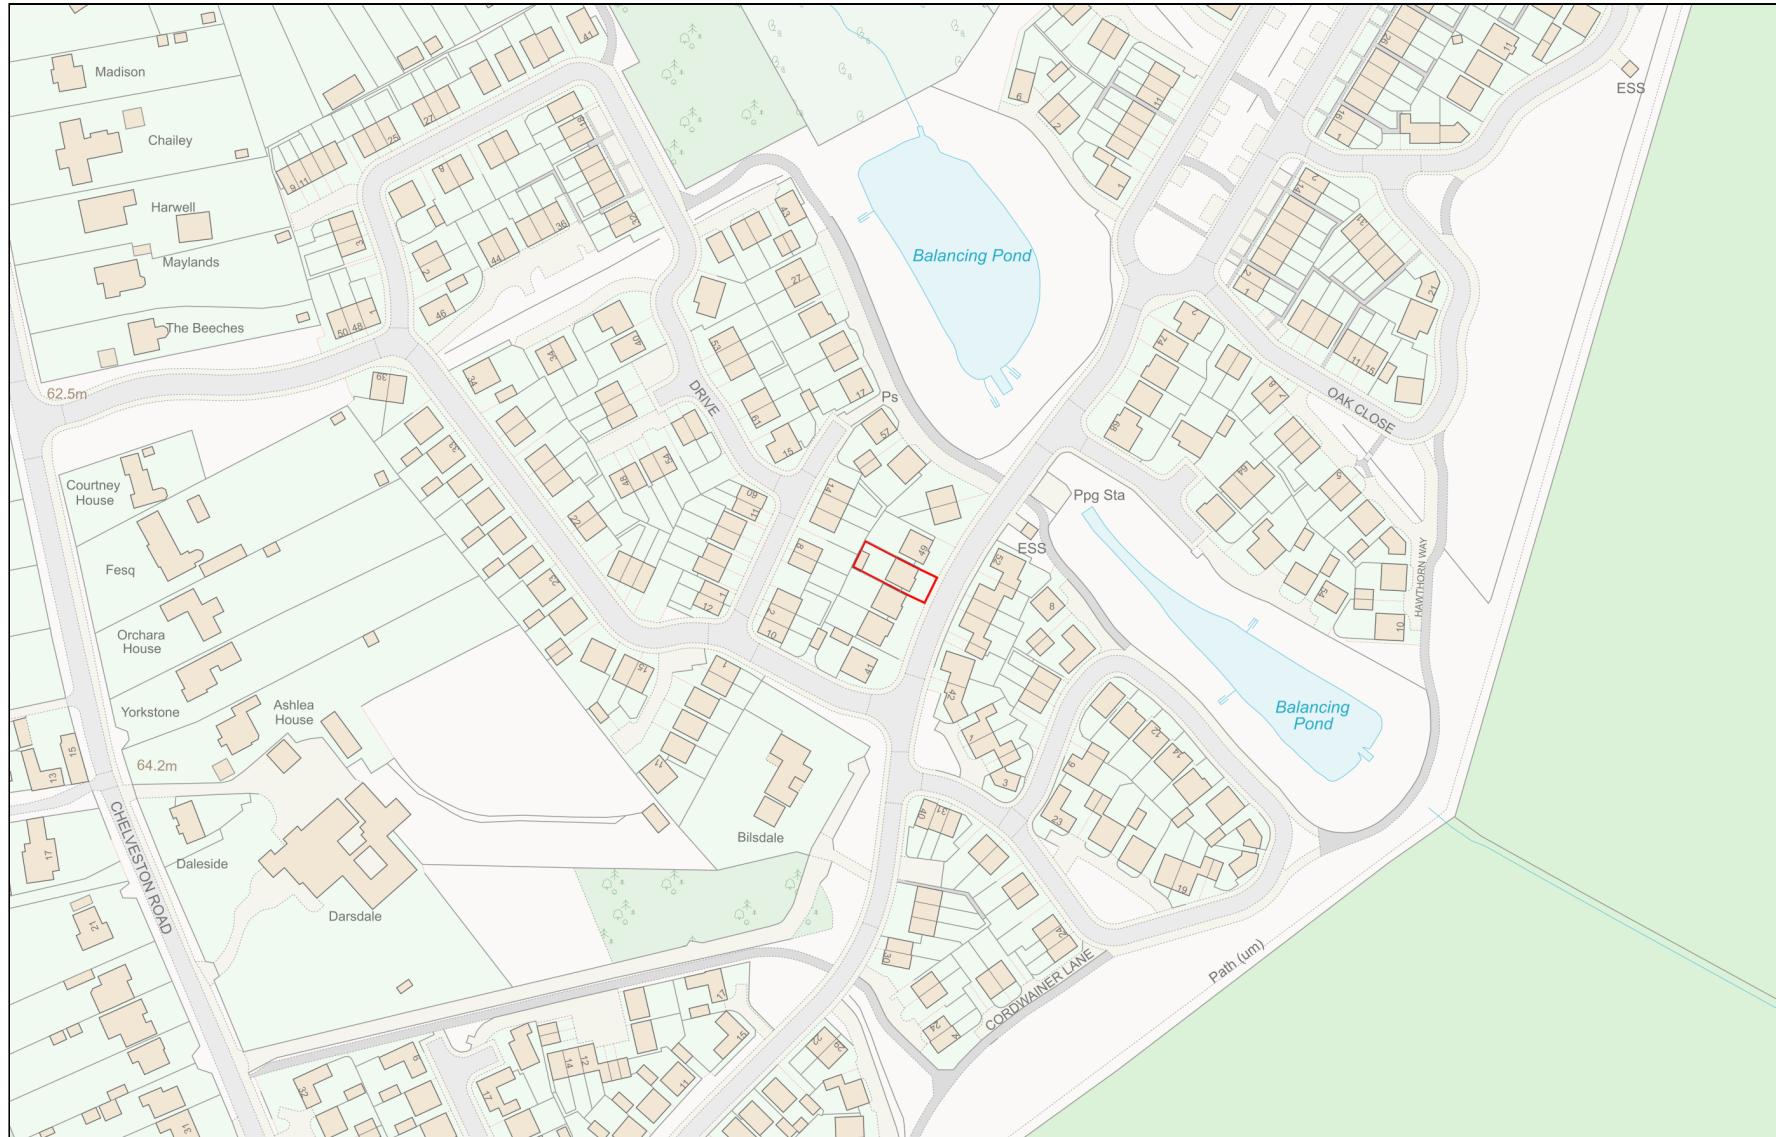

# Location Plan

Site Address: 47, Darsdale Drive, Raunds, NN9 6FT

Date Produced: 11-Jan-2024

Scale: 1:2500 @A4

Planning Portal Reference: PP-12718005v2