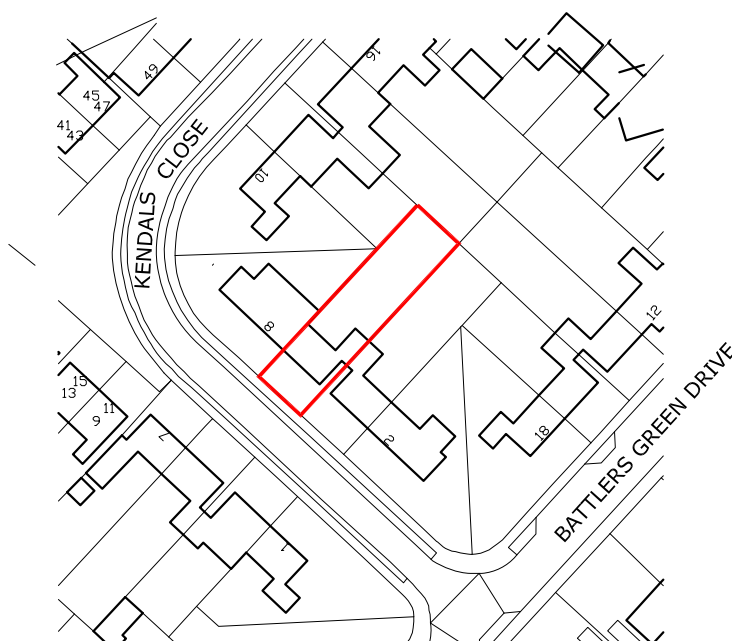

# Ordnance Survey<sup>®</sup> OS Sitemap<sup>®</sup>

Crown Copyright and database rights 2023. OS AC0000814278 National Map Centre. Purchased 01/12/2023 1 year licence.

TITLE  
LOCATION PLAN  
ADDRESS  
6 KENDALS CLOSE,  
RADLETT, WD7 8NQ.

SCALE	DATE
1:1250 @A4	DEC 2023
DRAWING No.	REV.
KC 101-OS	-

(c) Crown Copyright 2023  
Reproduction in whole or in part is prohibited  
without the prior permission of Ordnance Survey.