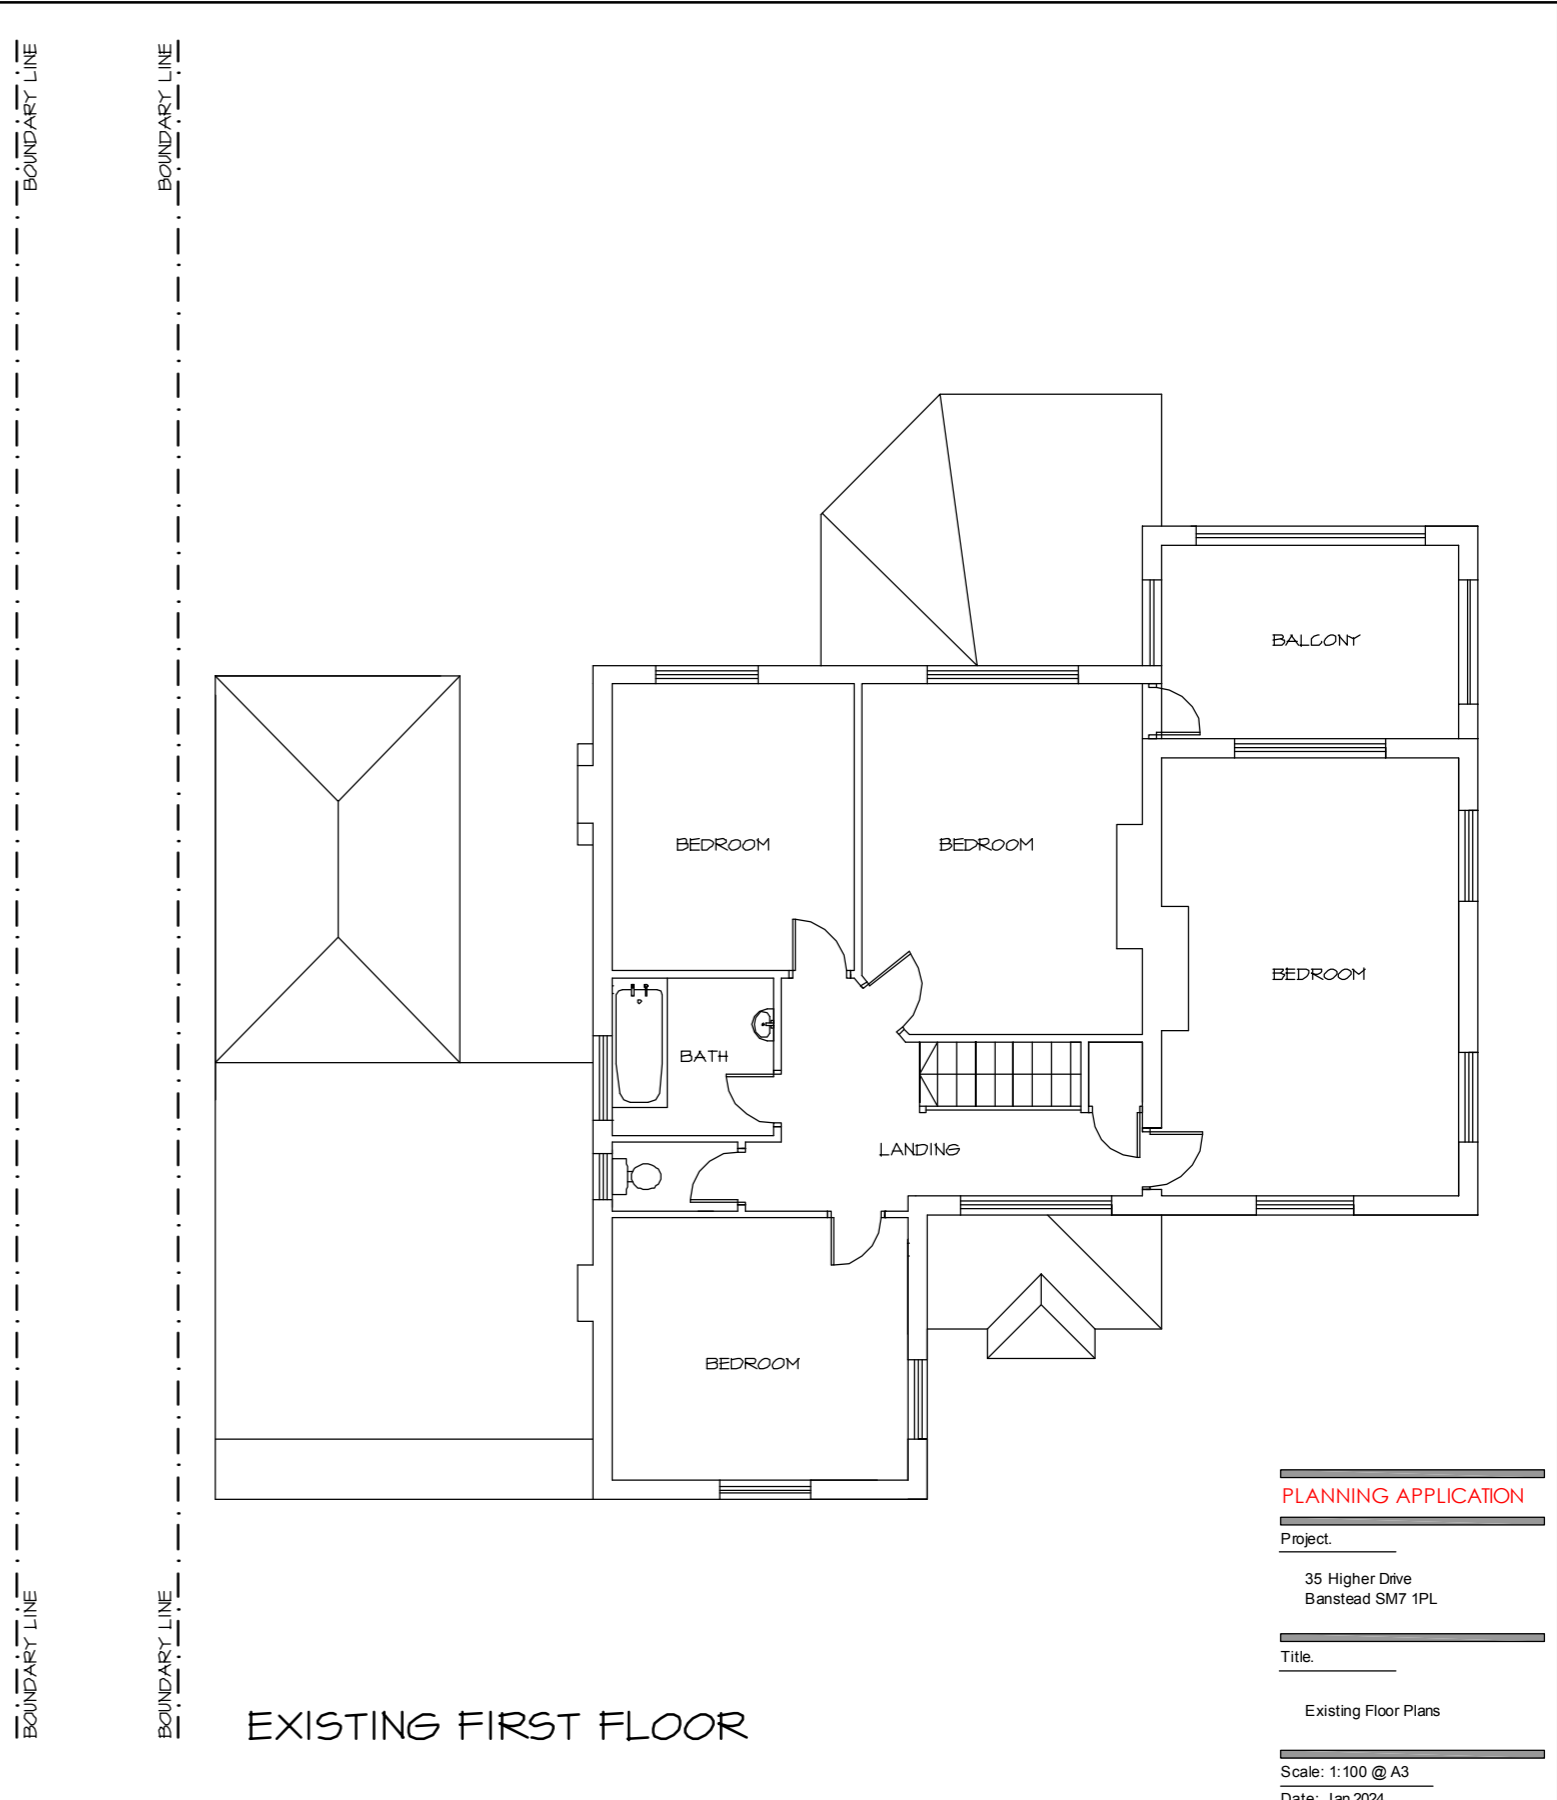

EXISTING GROUND FLOOR

WALL LEGEND

EXISTING FIRST FLOOR

PLANNING APPLICATION

Project

35 Higher Drive
Banstead SM7 1PL

Title

Existing Floor Plans

Scale: 1:100 @ A3

Date: Jan 2024

Drawing No:

35HD-101