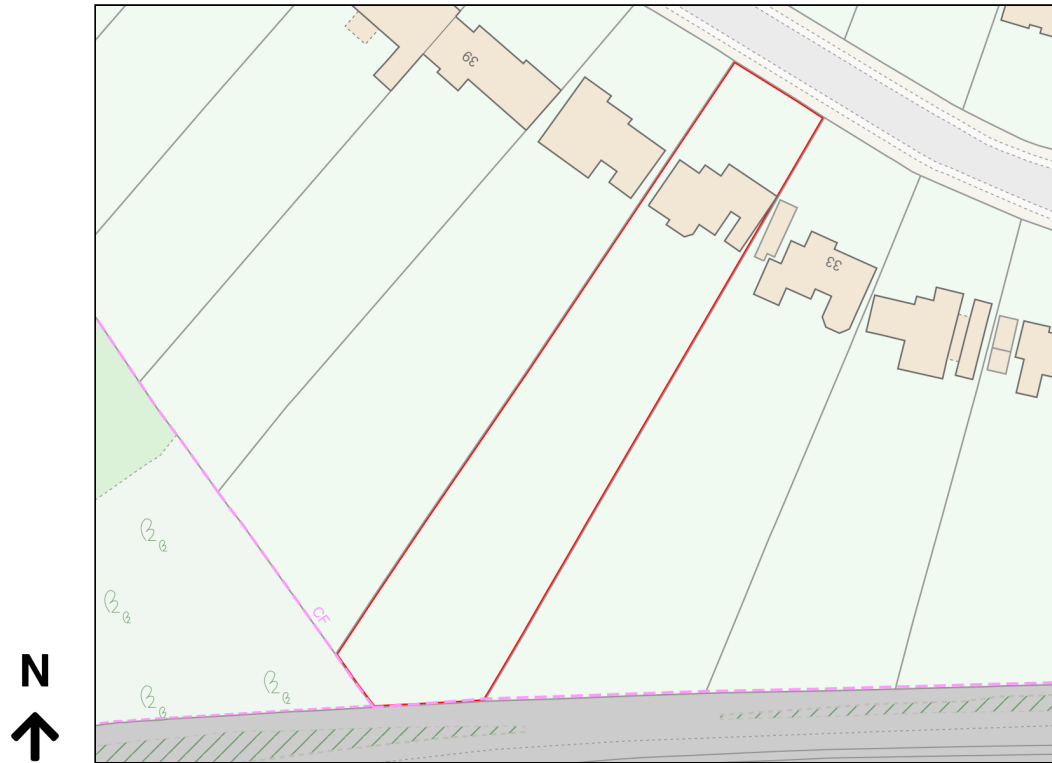

Location Plan

Site Address: 35, Higher Drive, Banstead, SM7 1PL

Date Produced: 23-Jan-2024

Scale: 1:1250 @A4

Planning Portal Reference: PP-12658240v1