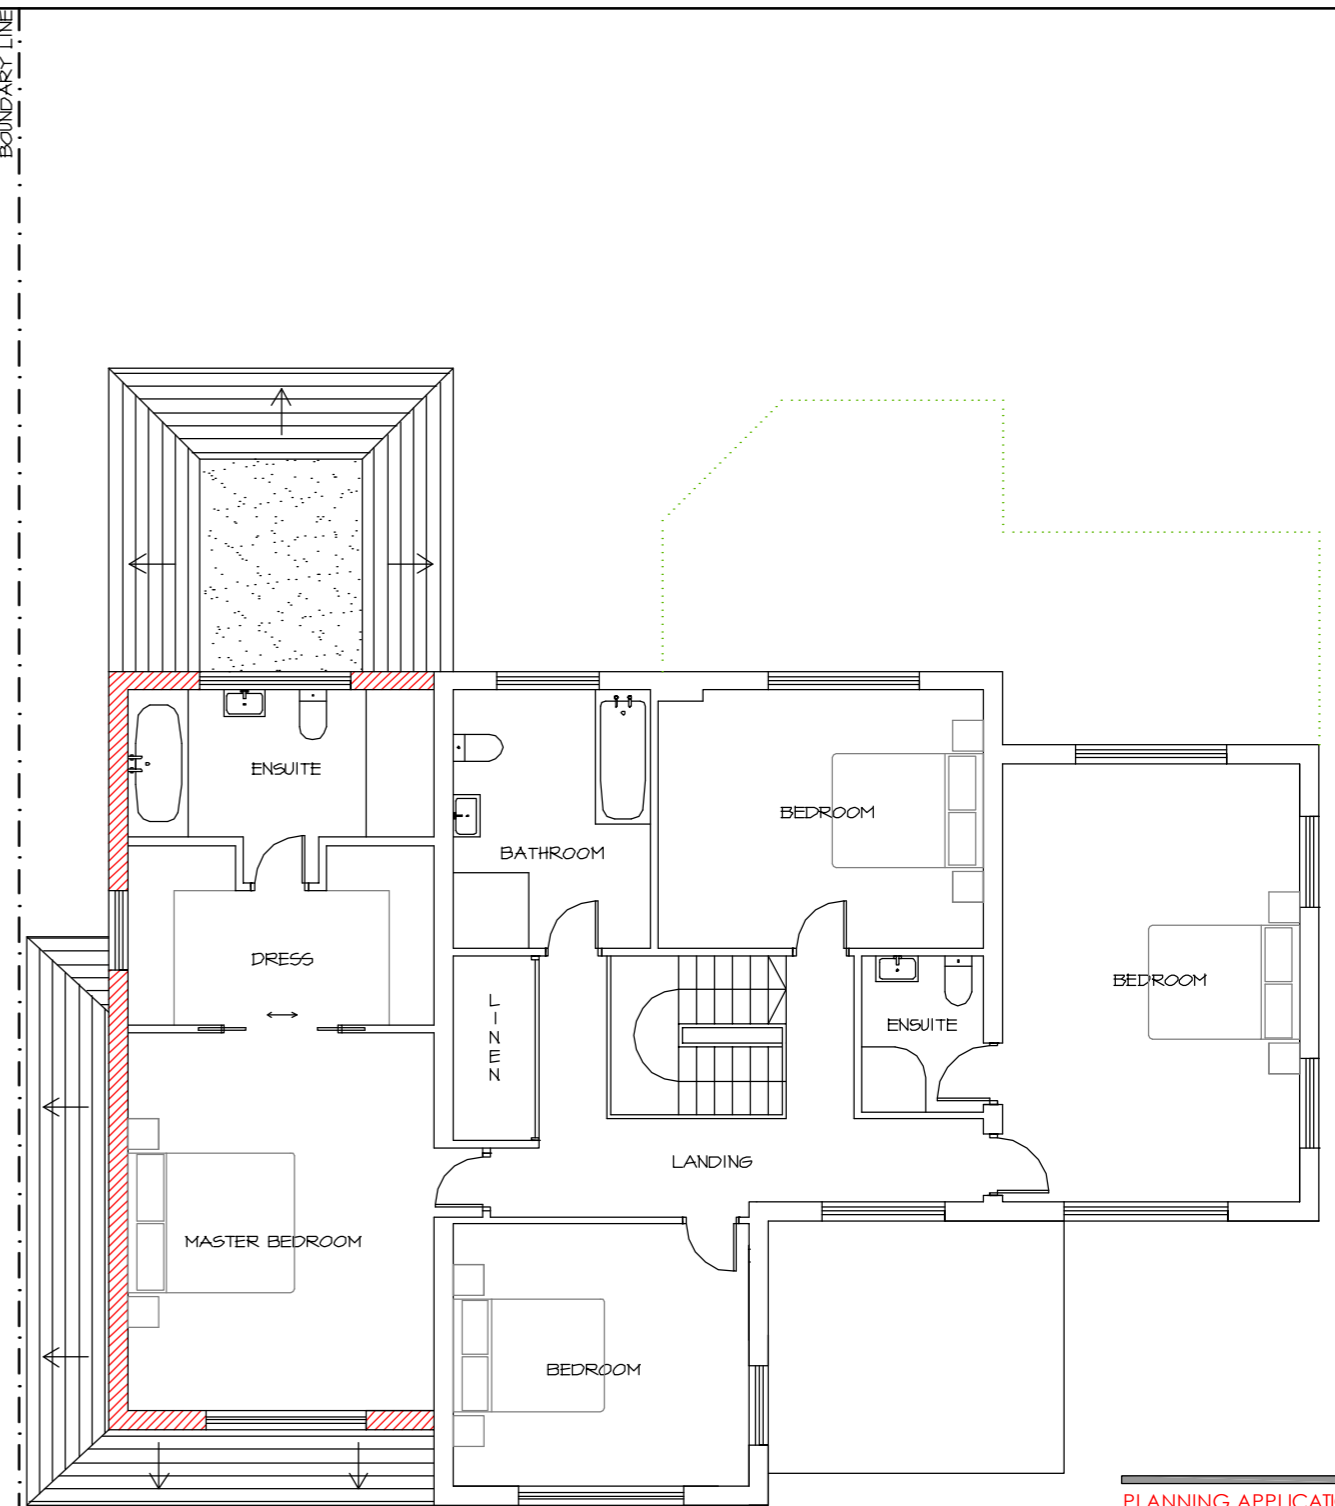

PROPOSED GROUND FLOOR

WALL LEGEND

PROPOSED FIRST FLOOR

PLANNING APPLICATION

Project

35 Higher Drive
Banstead SM7 1PL

Title

Proposed Floor Plans

Scale: 1:100 @ A3

Date: Jan 2024

Drawing No:

35HD-102