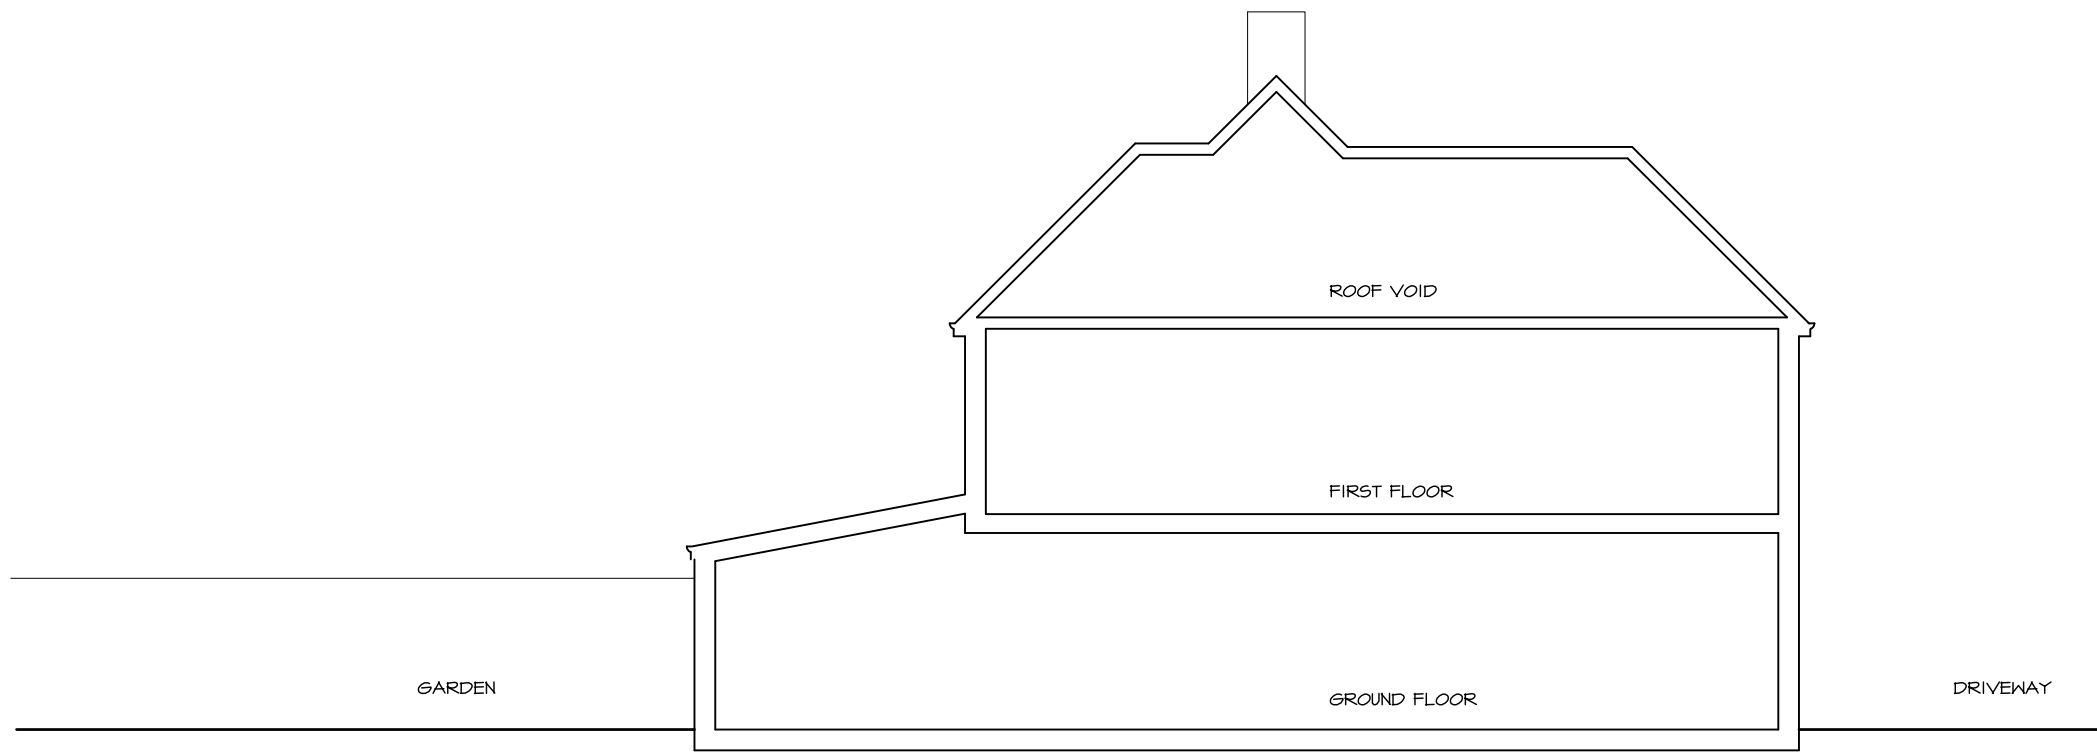

PROPOSED SECTION

EXISTING SECTION

**PLANNING APPLICATION**

Project.  
35 Higher Drive  
Banstead SM7 1PL

Title.  
Existing & Proposed  
Sections

Scale: 1:100 @ A3  
Date: Jan 2024

Drawing No:  
35HD-108

**ARCHITECTURE**  
DESIGN | DETAIL | MANAGE  
www.dparc.co.uk  
t: 07977 576244 e: dino\_perone@hotmail.com