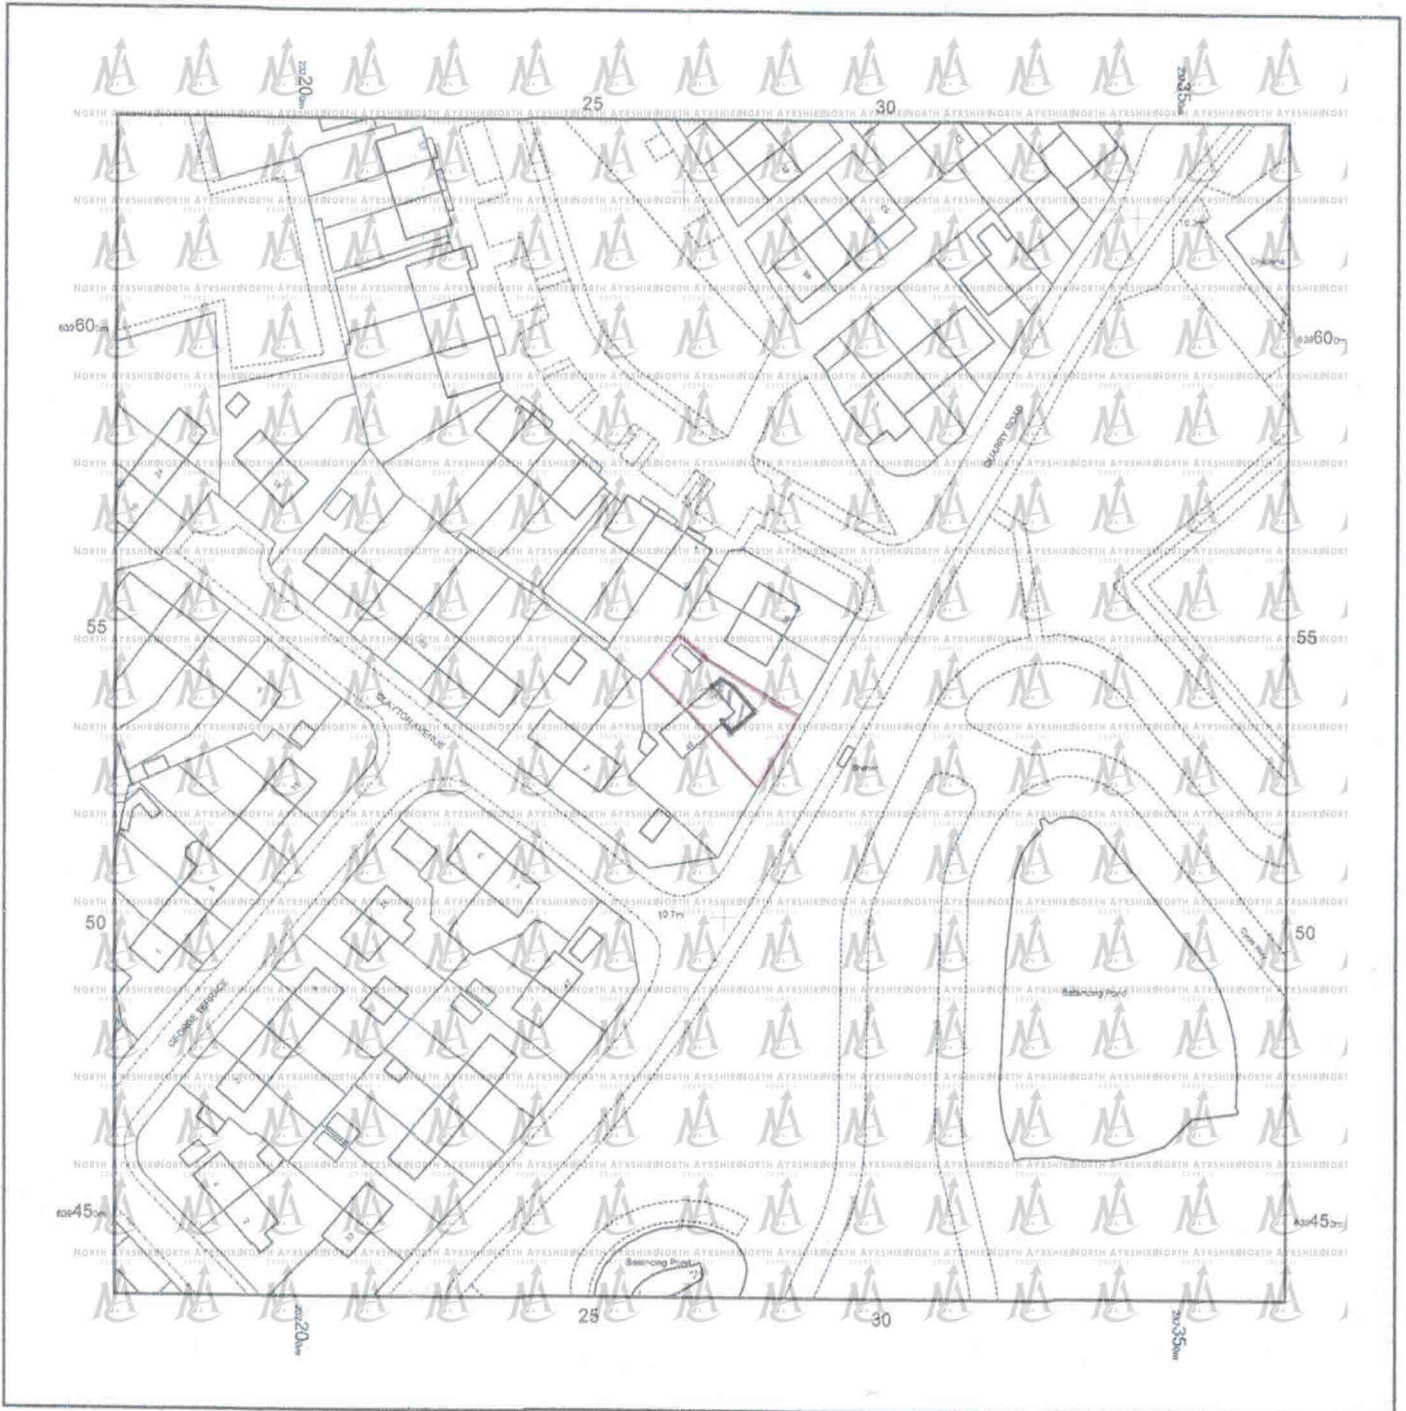

51 Quarry Road Irvine

Supplied by: www.ukmapcentre.com
Serial No: 277043
Centre Coordinates: 232269,639537
Production Date: 15/12/2023 11:32:08

© Crown copyright and database rights 2023 Ordnance Survey 100048957. The representation of road, track or path is no evidence of a boundary or right of way. The representation of features as lines is no evidence of a property boundary.

0m 1cm = 12.5m 62.5m
Scale 1:1250