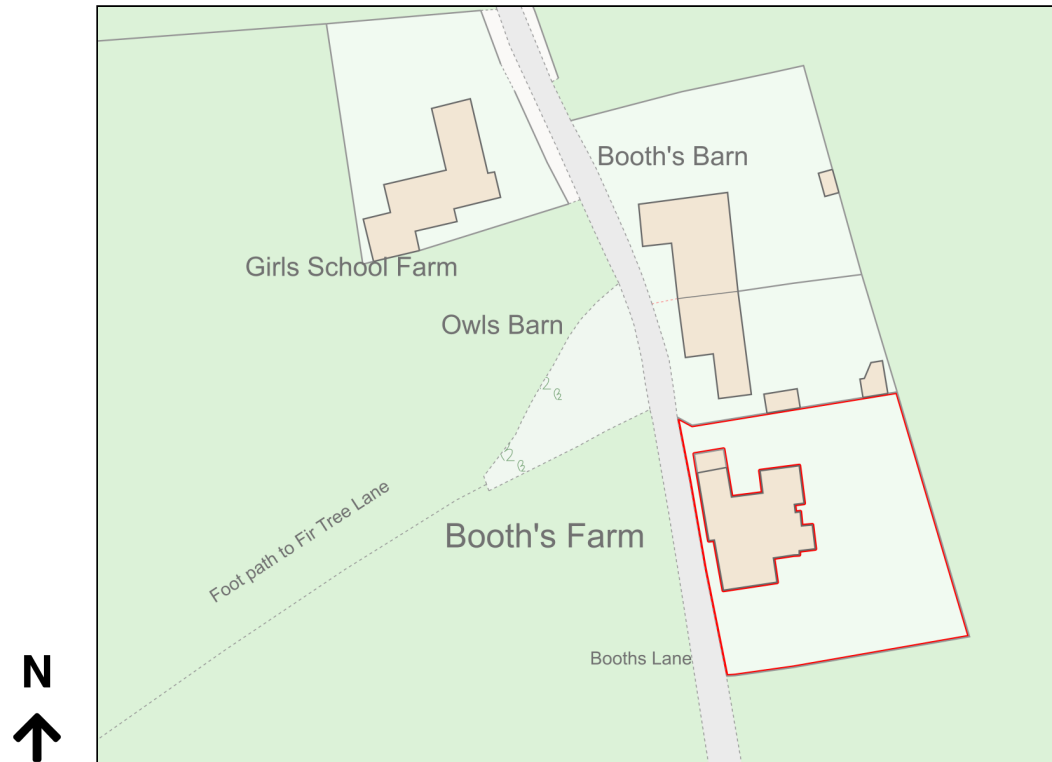

Location Plan

Site Address: **Booths Farm, Booths Lane, Aughton, L39 7HE**

Date Produced: **24-Nov-2023**

Scale: **1:1250 @A4**

Planning Portal Reference: **PP-12624559v1**