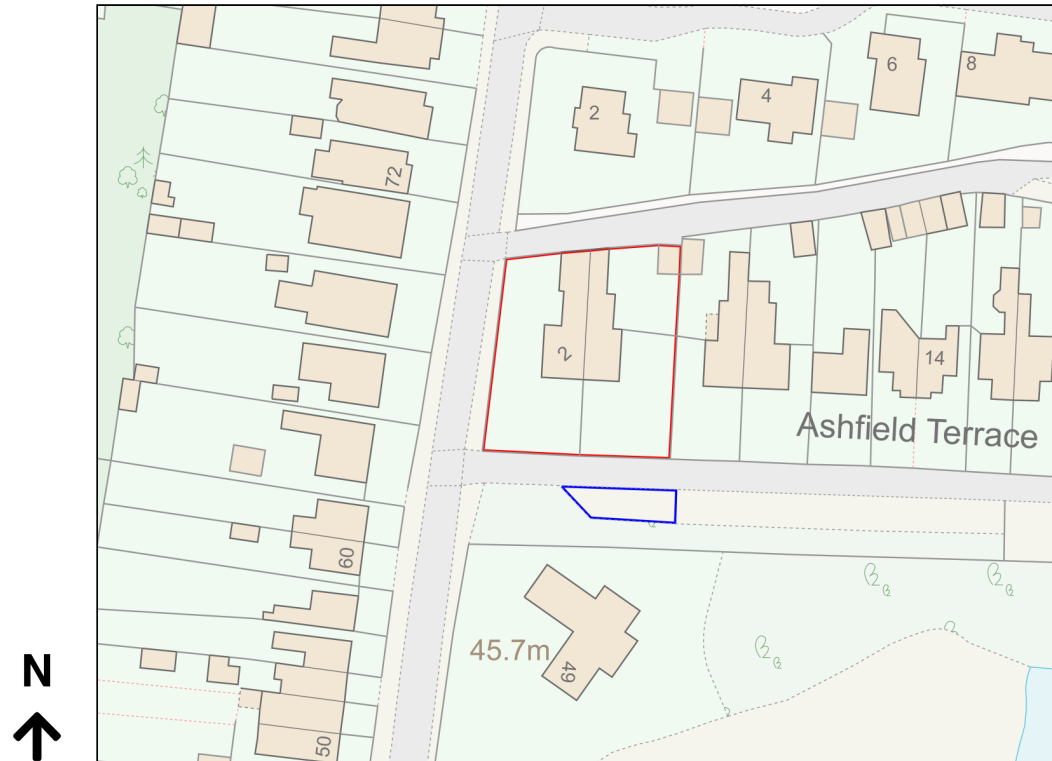

# Location Plan

Site Address: 4, Ashfield Terrace, Appley Bridge, WN6 9AG

Date Produced: 05-Jan-2024

Scale: 1:1250 @A4

Planning Portal Reference: PP-12611156v1