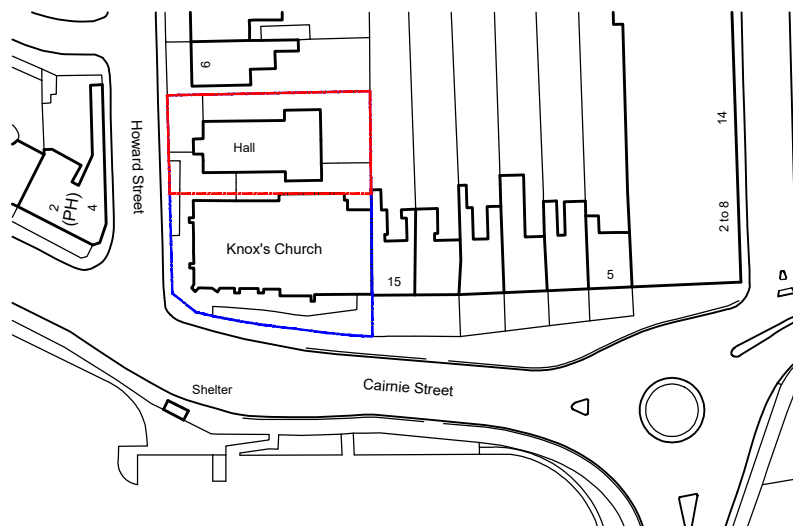

Proposed Development at
Knox Church
Arbroath

for Mr Aretz

Ordnance Survey, (c) Crown Copyright 2020. All rights reserved. Licence number 100022432