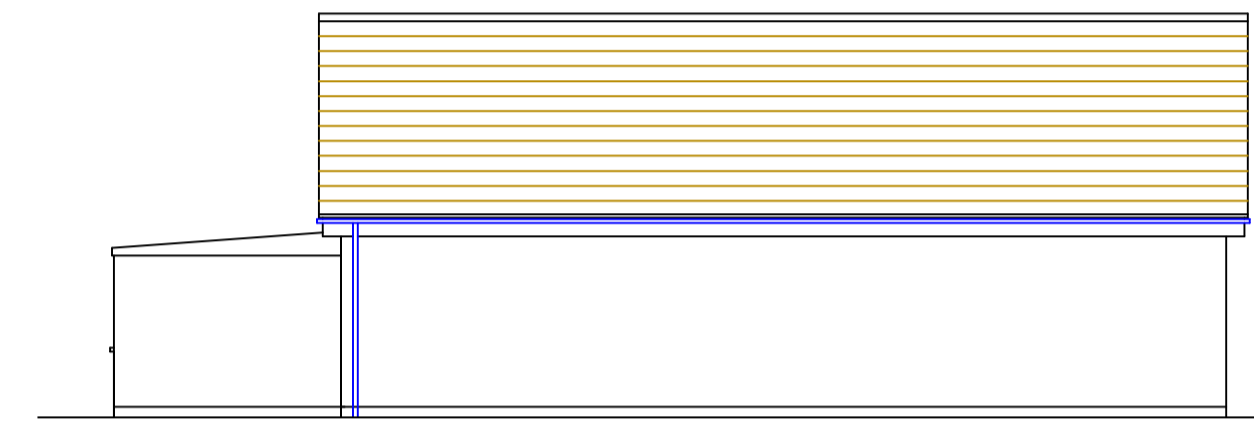

Existing North Elevation  
Scale 1:100

Existing West Elevation  
Scale 1:100

Existing South Elevation  
Scale 1:100

Existing East Elevation  
Scale 1:100

Existing Plan  
Scale 1:50

Proposed Dwelling Extension & Associated Works  
For Mr. J Richards  
At  
8 Nancevallon, Higher Brea, Camborne  
Cornwall  
TR14 9DE

Scale  
As Shown on A1  
Date  
January 2023  
Drawing No.  
RICHARDS/02