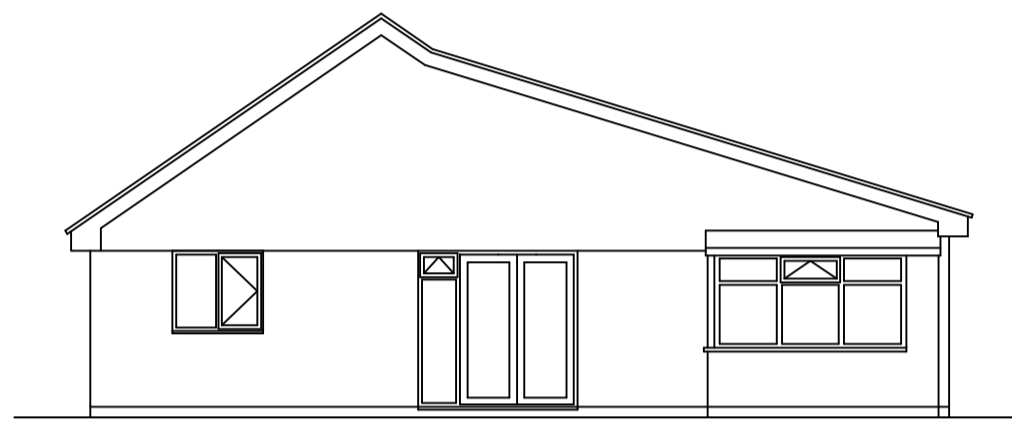

Existing North Elevation  
Scale 1:100

Existing West Elevation  
Scale 1:100

Existing South Elevation  
Scale 1:100

Existing East Elevation  
Scale 1:100

Existing Plan  
Scale 1:50

Proposed Dwelling Extension & Associated Works  
For Mr. J Richards  
At  
8 Nancevallon, Higher Brea, Camborne  
Cornwall  
TR14 9DE

Scale  
As Shown on A1  
Date  
January 2023  
Drawing No.  
RICHARDS/02