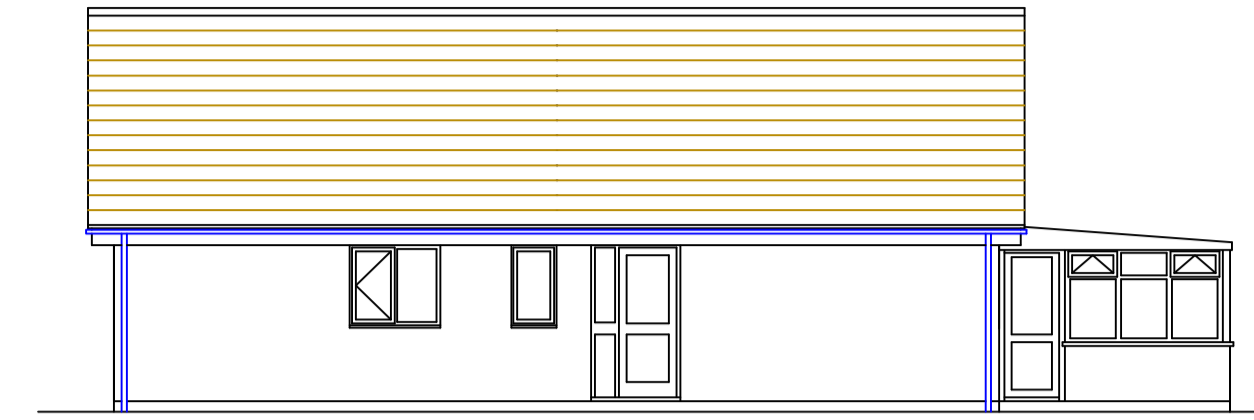

Existing North Elevation  
Scale 1:100

Existing West Elevation  
Scale 1:100

Existing South Elevation  
Scale 1:100

Existing East Elevation  
Scale 1:100

Existing Plan  
Scale 1:50

Proposed Dwelling Extension & Associated Works  
For Mr. J Richards  
At  
8 Nancevallon, Higher Brea, Camborne  
Cornwall  
TR14 9DE

Scale  
As Shown on A1  
Date  
January 2023  
Drawing No.  
RICHARDS/02