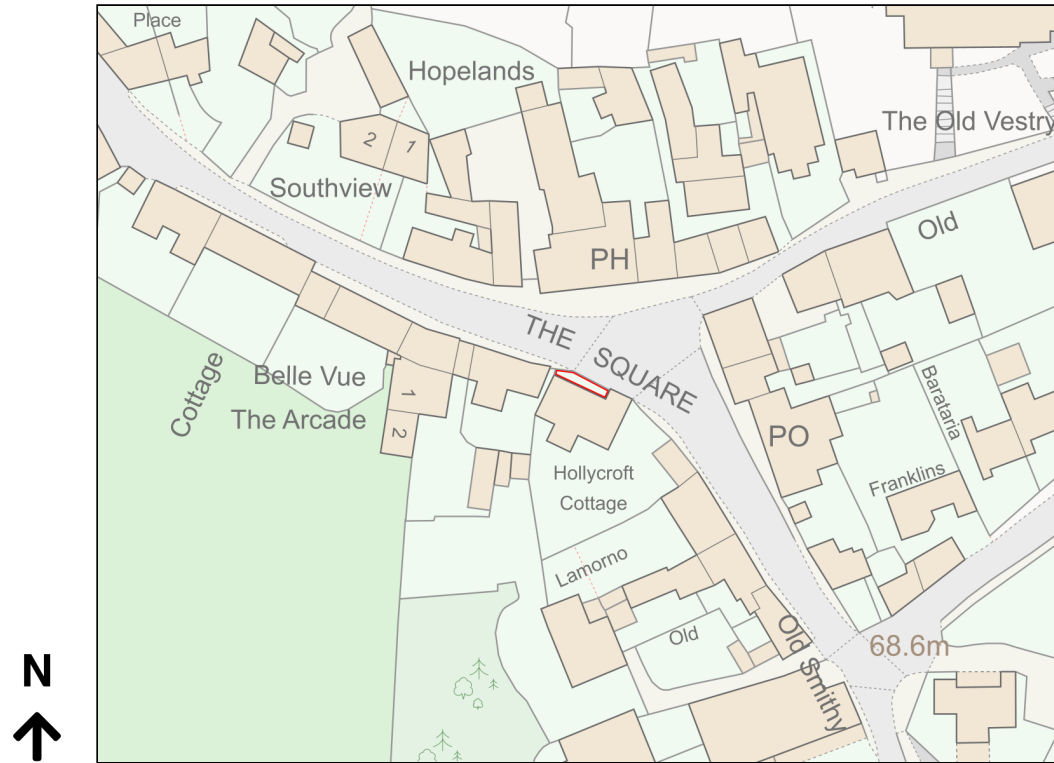

Location Plan

Site Address: Hollycroft Cottage, The Square, Sandford, EX17 4LN

Date Produced: 06-Oct-2023

Scale: 1:1250 @A4

Planning Portal Reference: PP-12411349v1