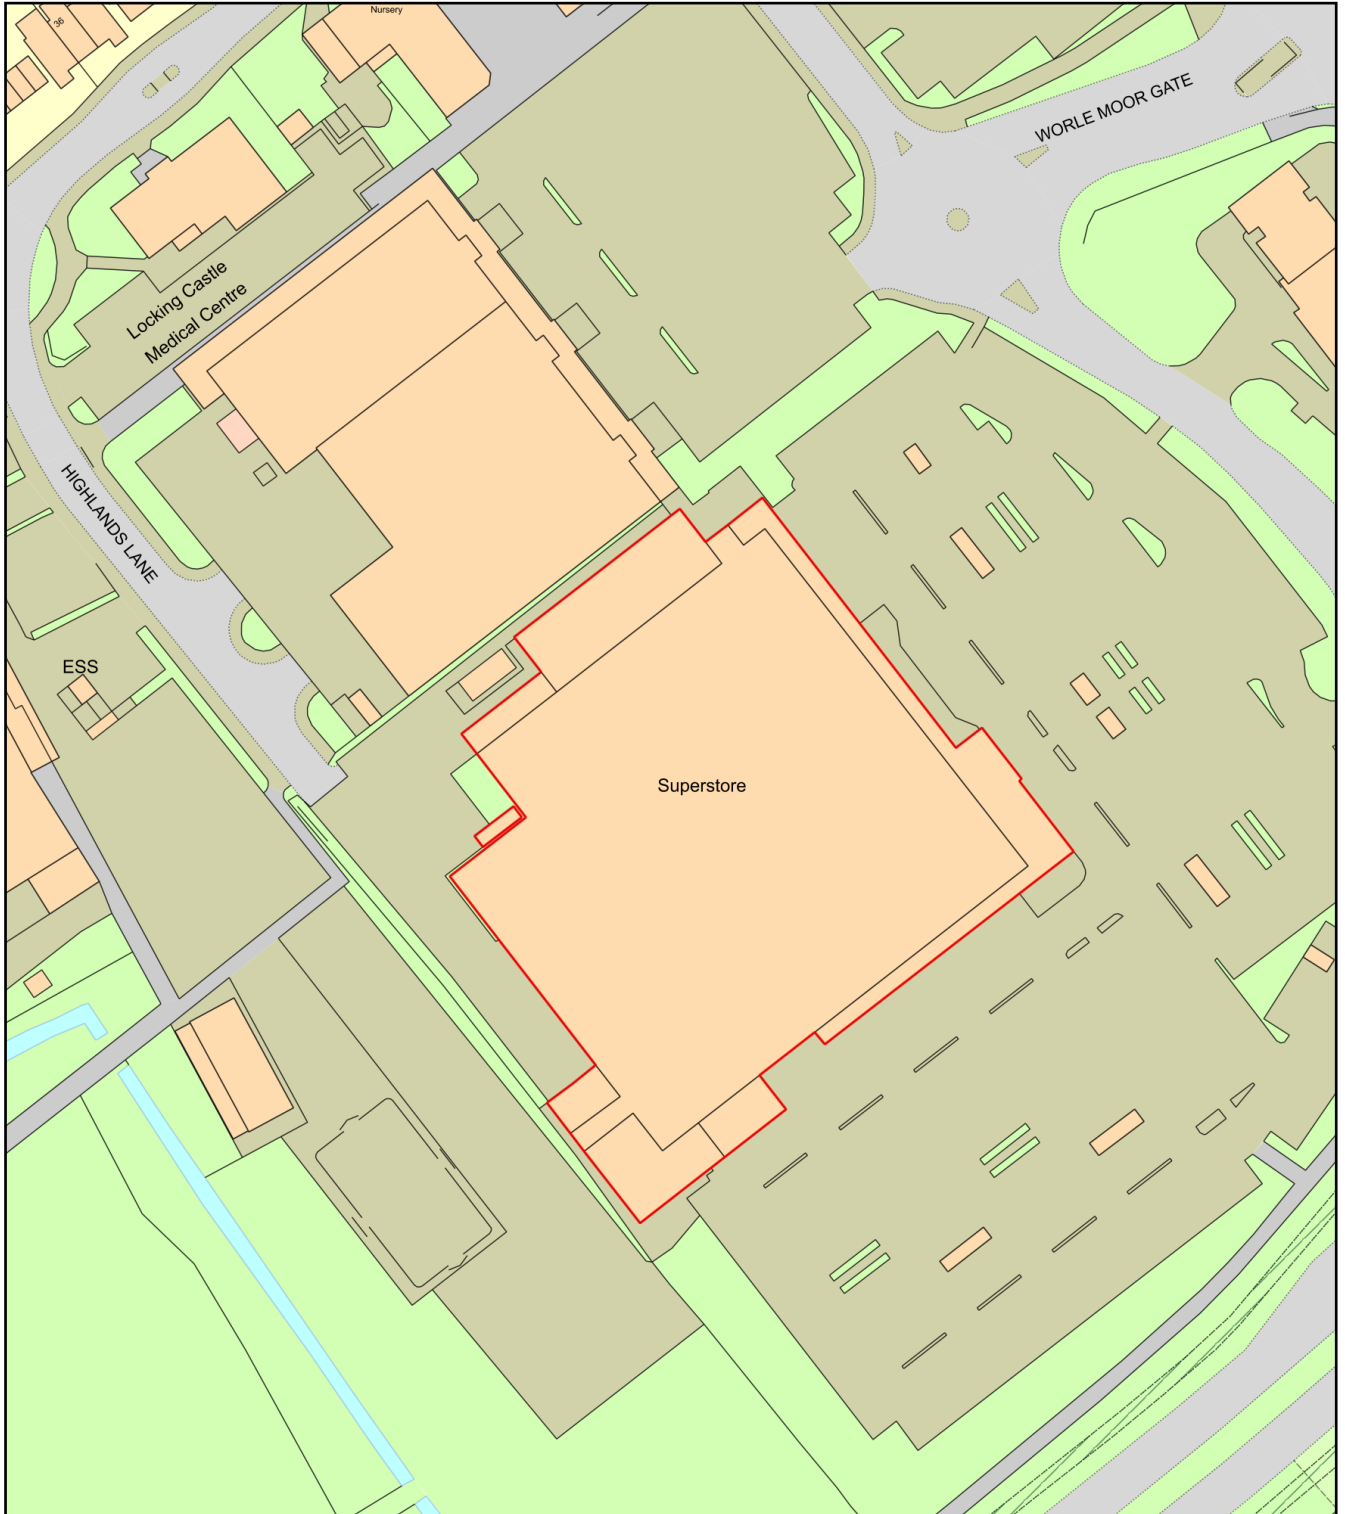

# Morrisons Weston Super Mare

Plan Produced for: North Somerset Council

Date Produced: 17 Jan 2024

Plan Reference Number: TQRQM24017152204885

Scale: 1:1250 @ A4