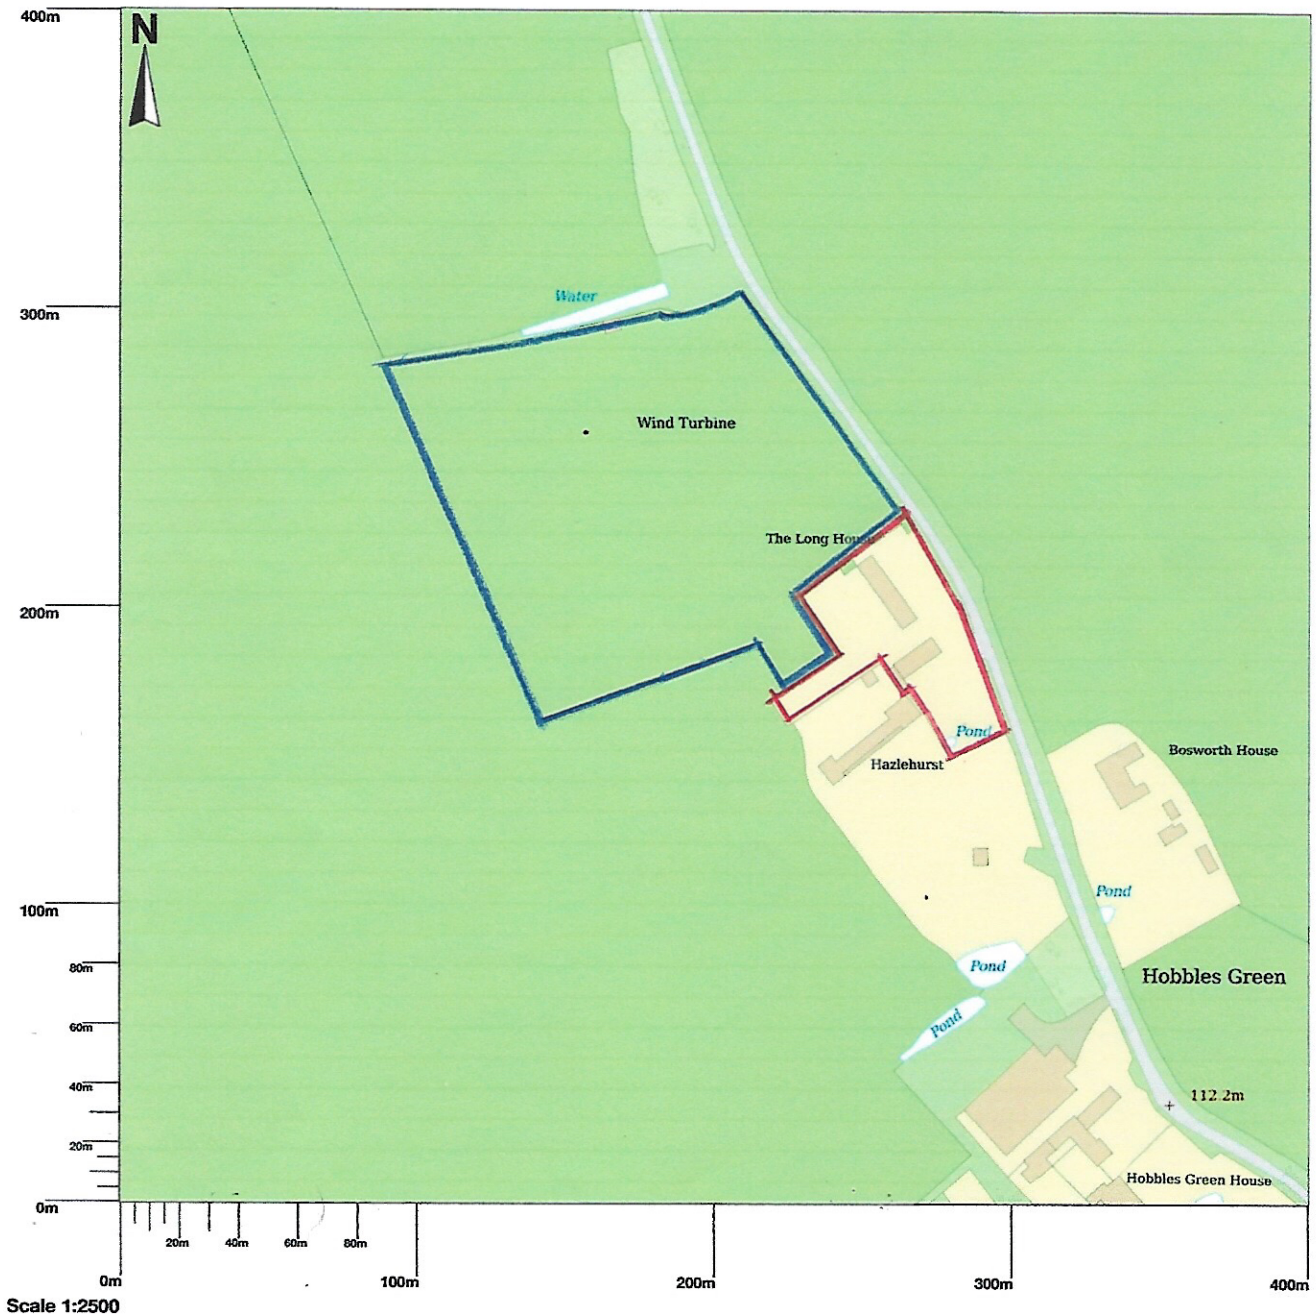

The Long House, Hobbles Green, Cowlinge, Newmarket, CB8 9HX

© Crown copyright and database rights 2024 OS 100054135. Map area bounded by: 570094,253214 570494,253614. Produced on 16 January 2024 from the OS National Geographic Database. Supplied by UKPlanningMaps.com. Unique plan reference: p16e/uk/1046385/1409988

①

PROPOSED GARAGE / STUDIO AT
THE LONG HOUSE, HOBBLER GREEN, CB8 9HX
LOCATION PLAN. 1:2500