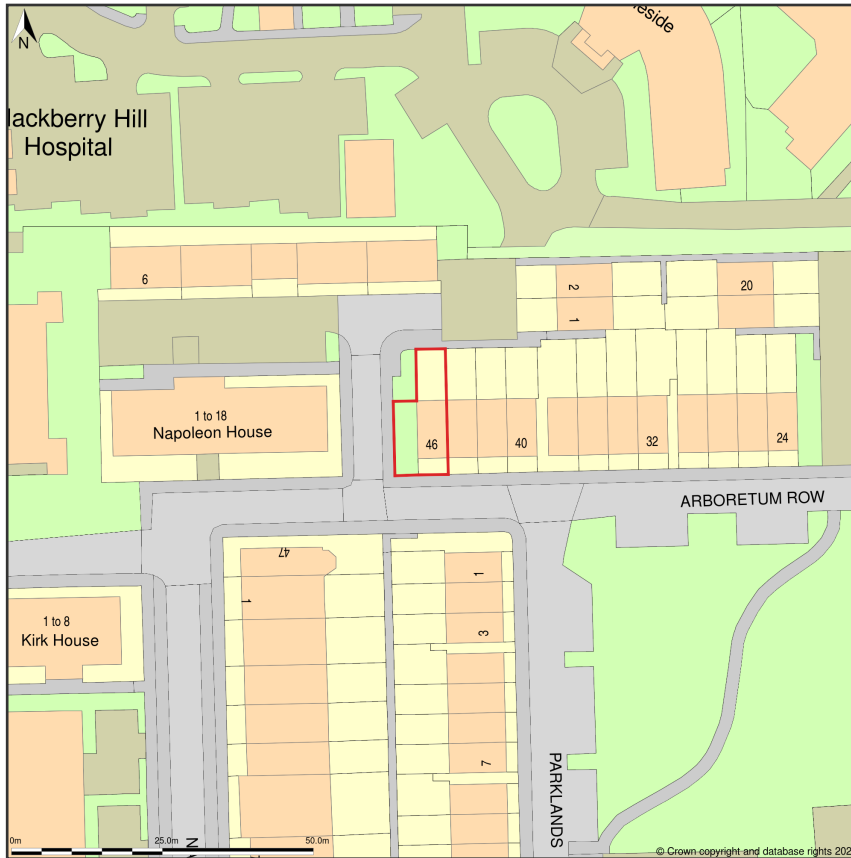

46, Arboretum Row, Fishponds, Bristol, BS16 2GG

Location Plan shows area bounded by: 362679.76, 176174.25 362821.18, 176315.67 (at a scale of 1:1250), OSGridRef: ST62757624. The representation of a road, track or path is no evidence of a right of way. The representation of features as lines is no evidence of a property boundary.

Produced on 20th Jan 2024 from the Ordnance Survey National Geographic Database and incorporating surveyed revision available at this date. Reproduction in whole or part is prohibited without the prior permission of Ordnance Survey. © Crown copyright 2024. Supplied by www.buyaplan.co.uk a licensed Ordnance Survey partner (100053143). Unique plan reference: #00873066-15E279.