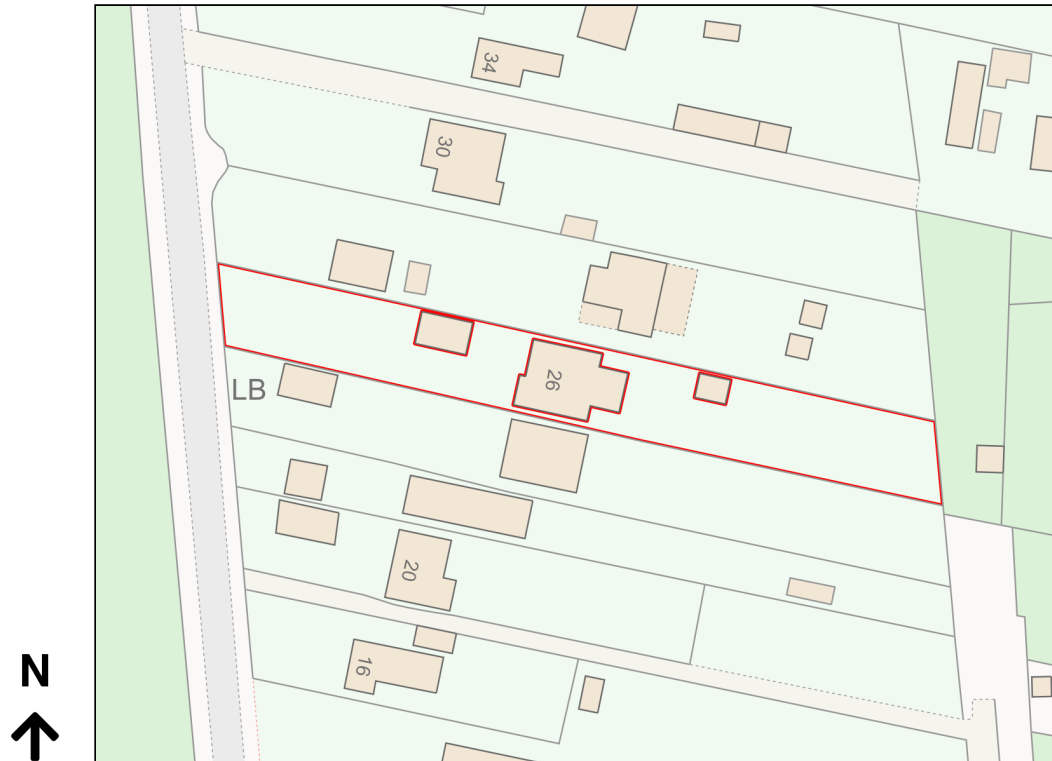

Location Plan

Site Address: 26, Downhouse Road, Catherington, Waterlooville, PO8 0TX

Date Produced: 12-Jan-2024

Scale: 1:1250 @A4

Planning Portal Reference: PP-12671655v1