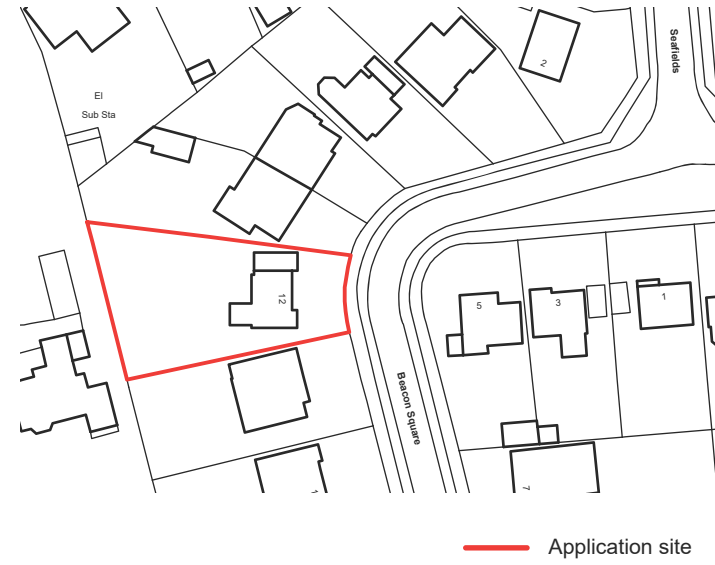

©Crown Copyright and database rights 2023 OS Licence no. AC0000849896

Location plan

Scale 1:1250

Block plan

Scale 1:500

- Existing site boundary
- - - Demolition of existing extension
- Proposed extension