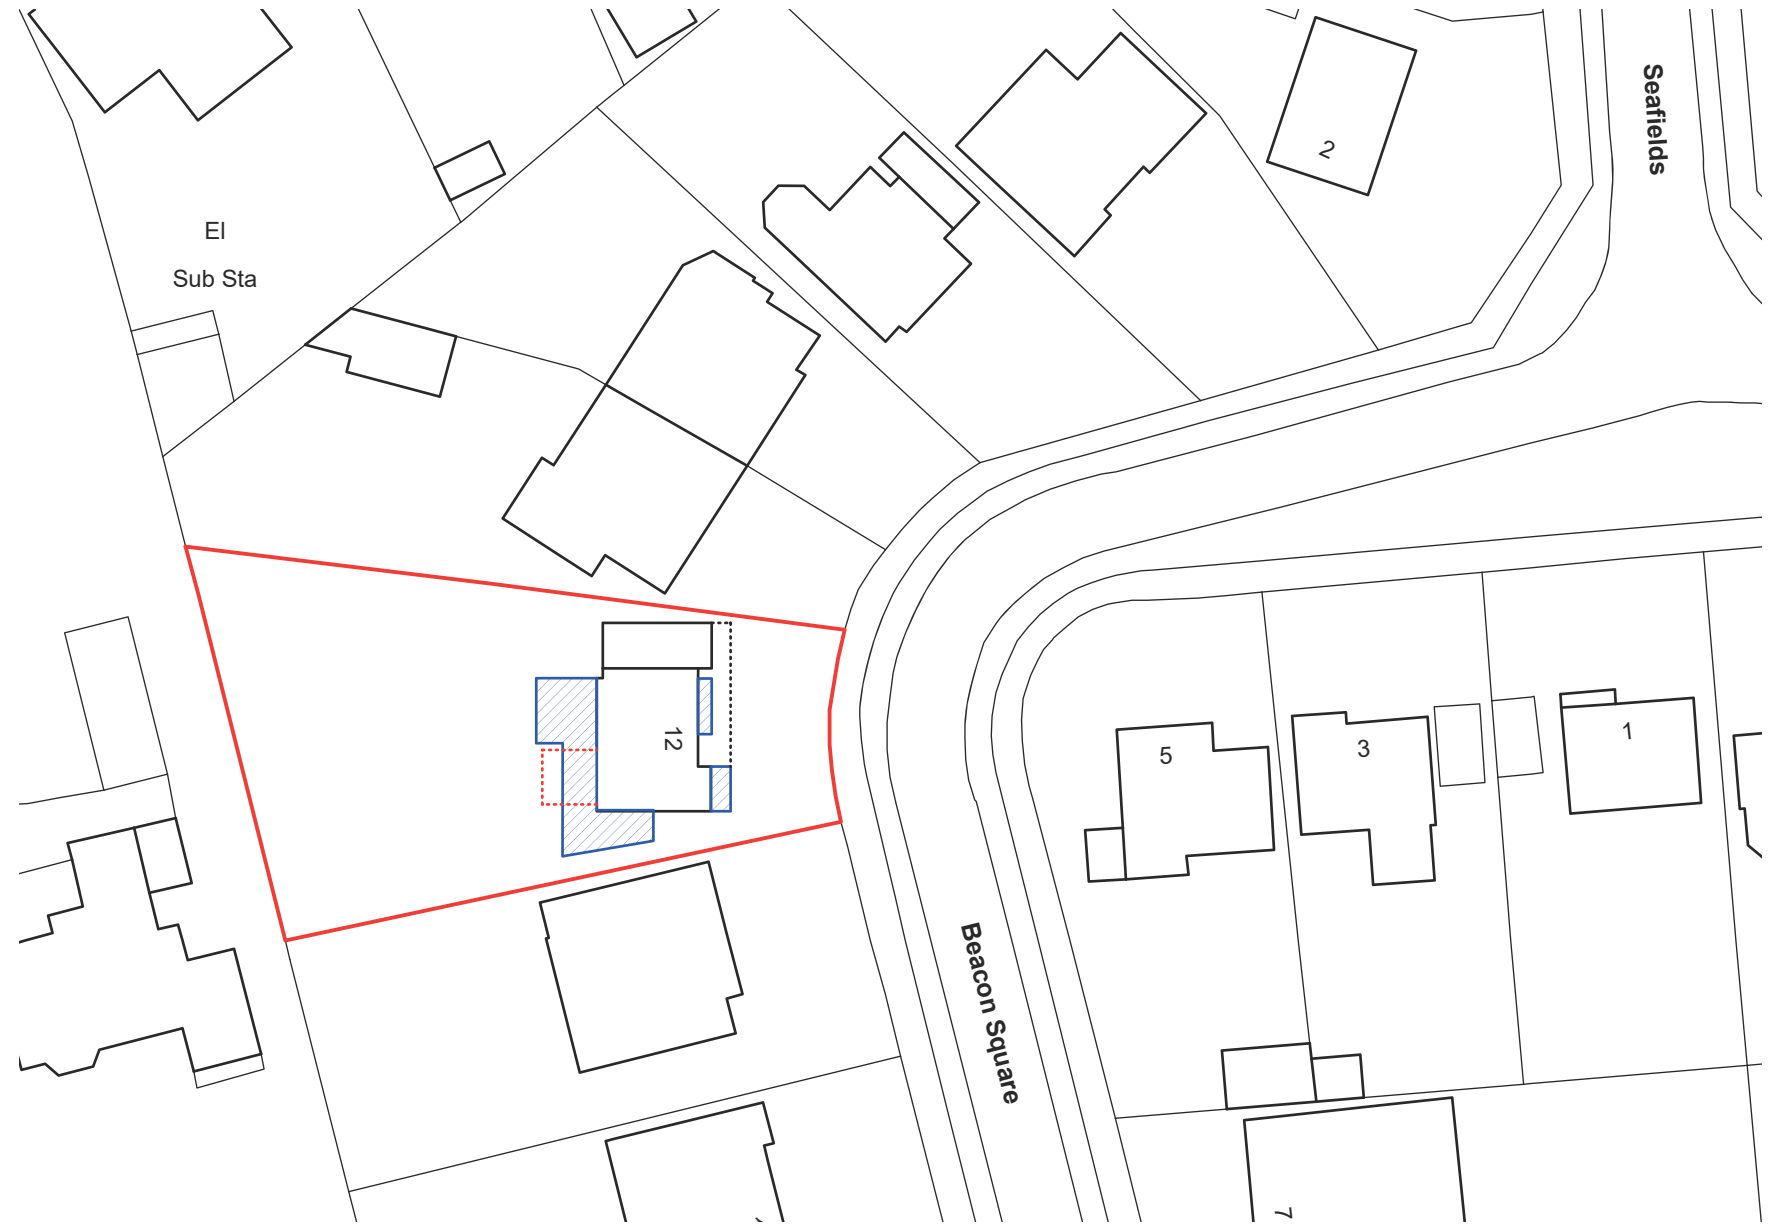

©Crown Copyright and database rights 2023 OS Licence no. AC0000849896

Location plan

Scale 1:1250

Block plan

Scale 1:500

- Existing site boundary
- - - Demolition of existing extension
- Proposed extension