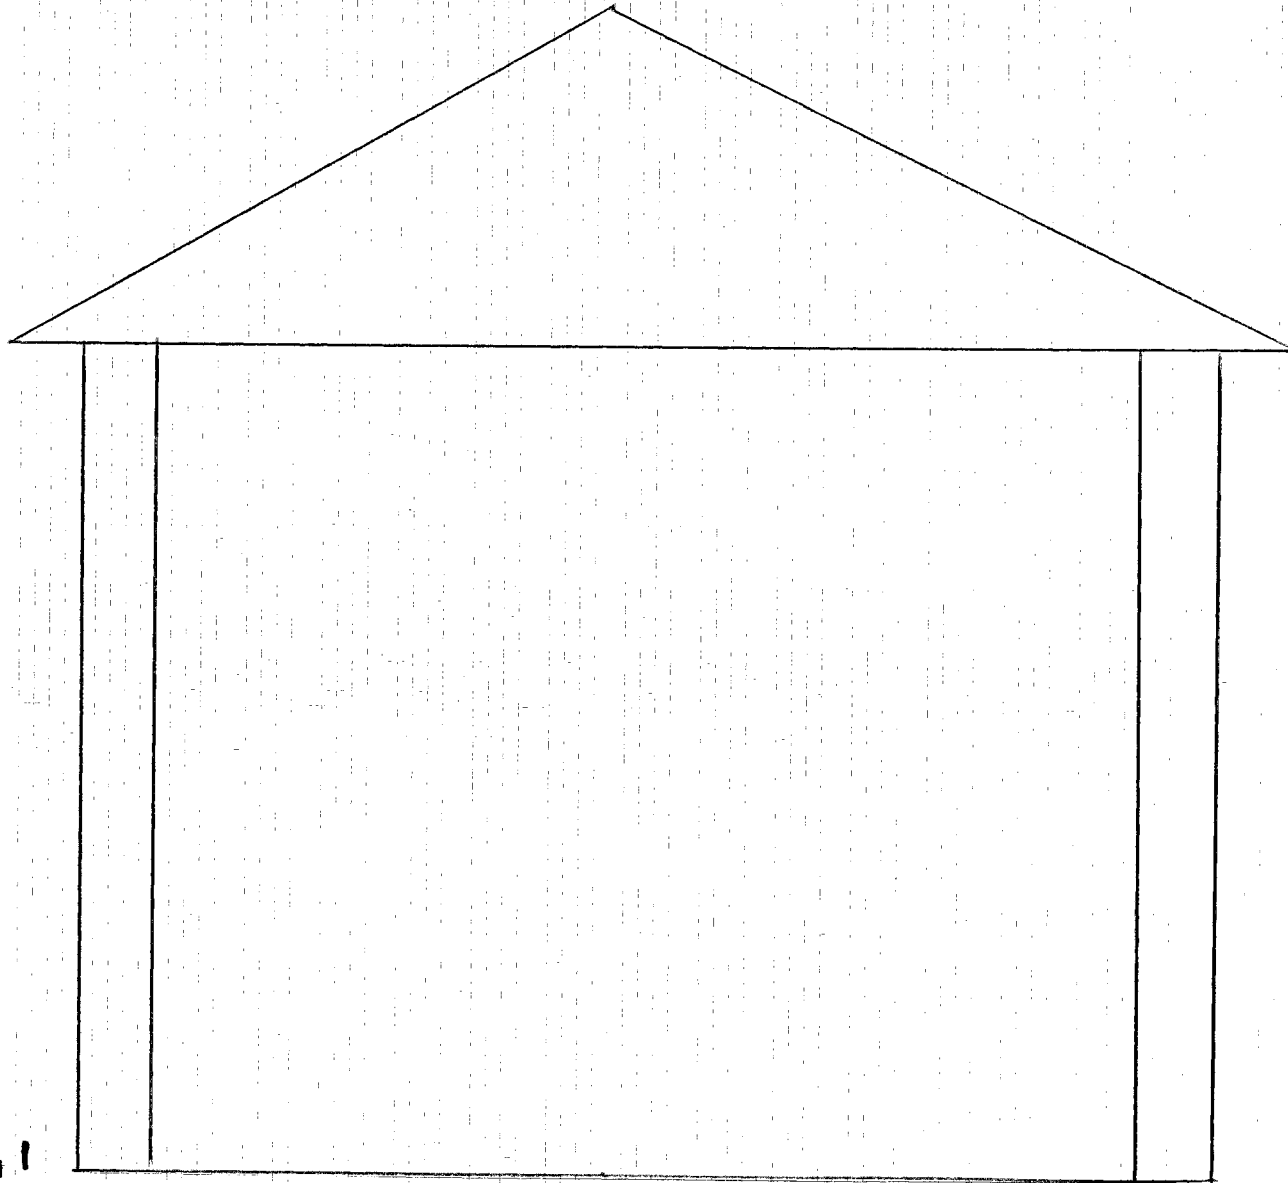

MARINA FARM GAZEBO: PROPOSED FRONT, REAR AND SIDE(S) ELEVATIONS

SCALE 1:20

DWG:002