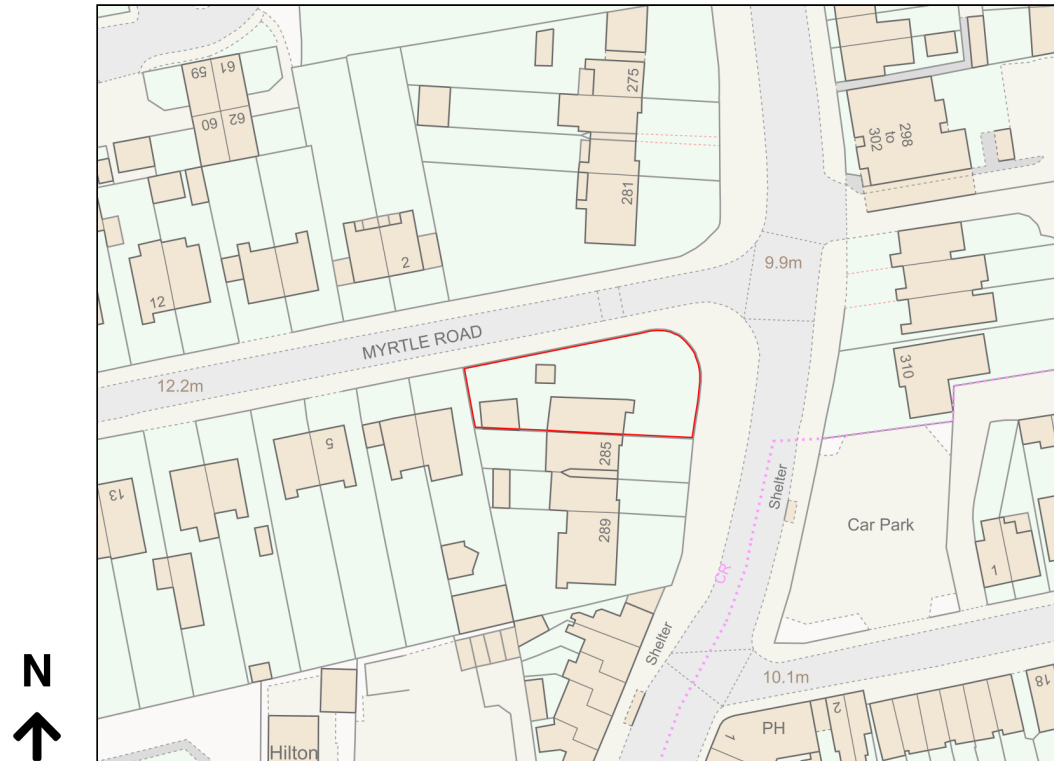

Location Plan

Site Address: 283, Lowfield Street, Dartford, DA1 1LB

Date Produced: 16-Nov-2023

Scale: 1:1250 @A4

Planning Portal Reference: PP-12608950v1