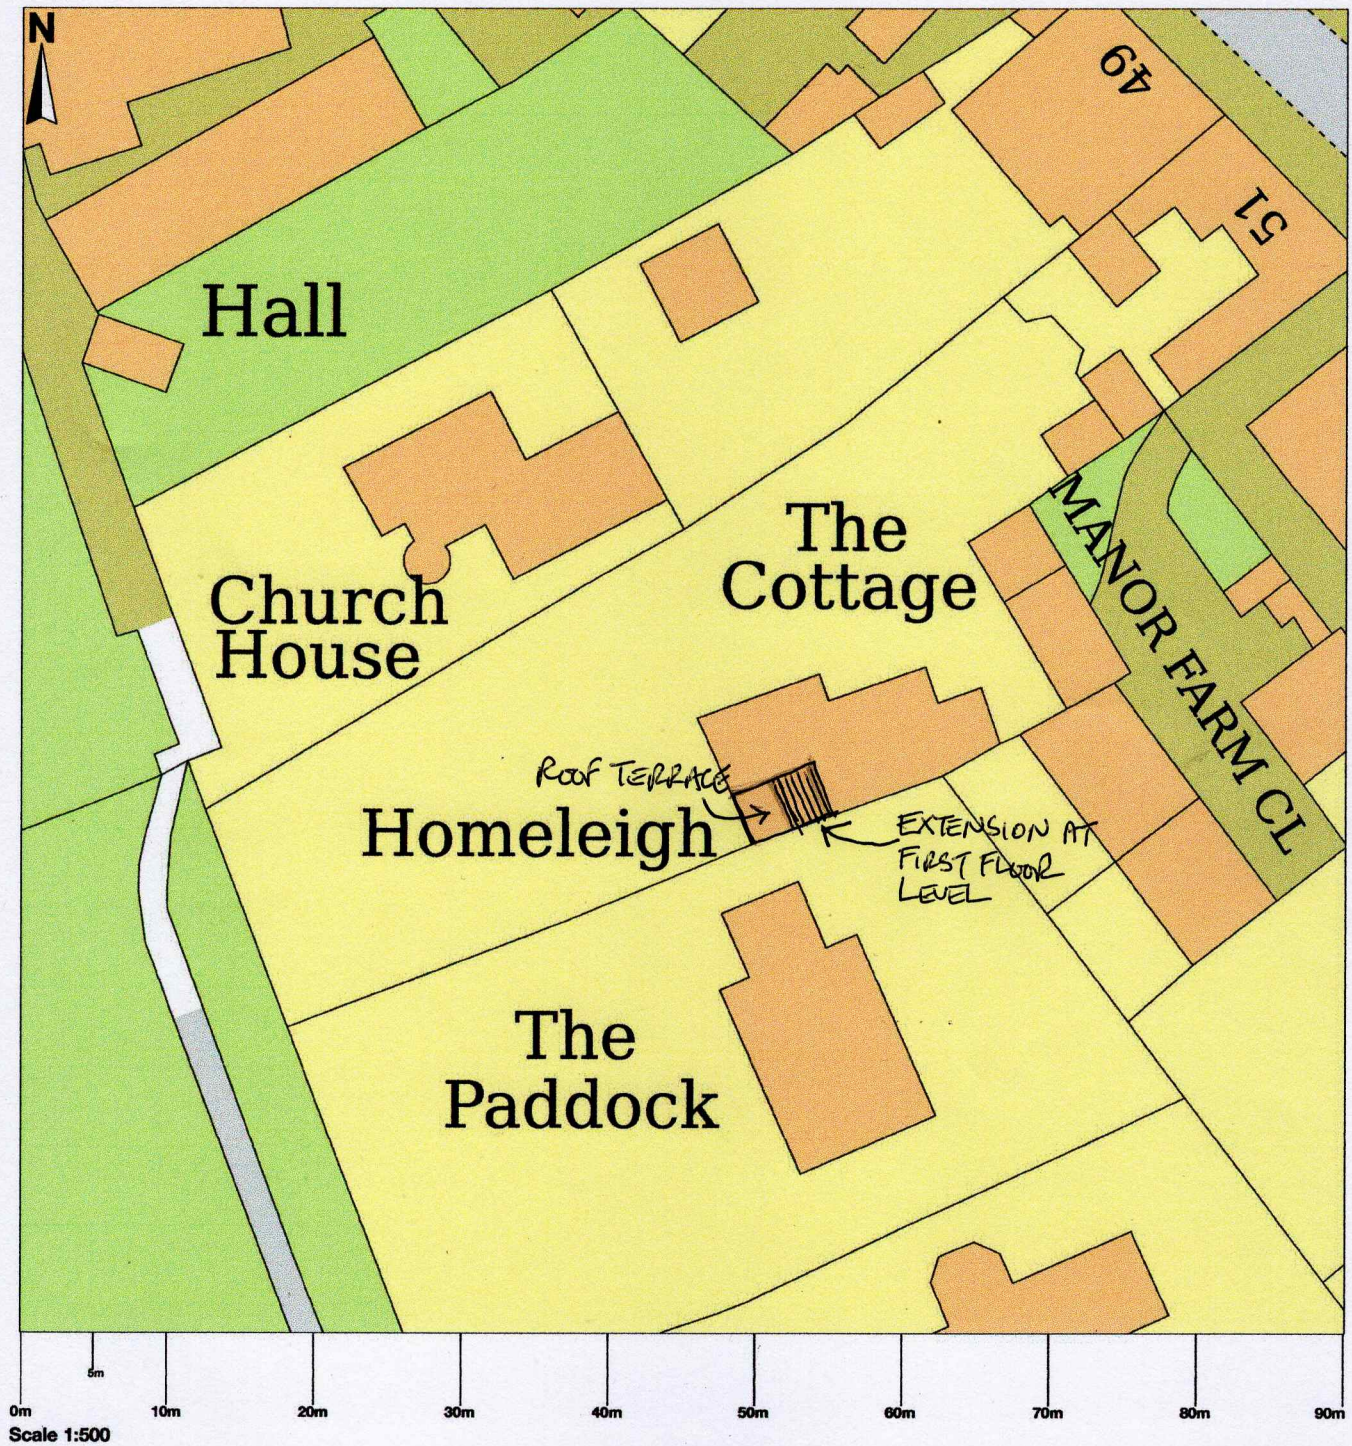

Homeleigh, The Common, Southwold, IP18 6HR

© Crown copyright and database rights 2024 OS 100054135. Map area bounded by: 650576,276187
650666,276277. Produced on 17 January 2024 from the OS National Geographic Database. Supplied by
UKPlanningMaps.com. Unique plan reference: b90e/uk/1046991/1410762

EXISTING AND PROPOSED BLOCK PLAN. (UNLIMITED)