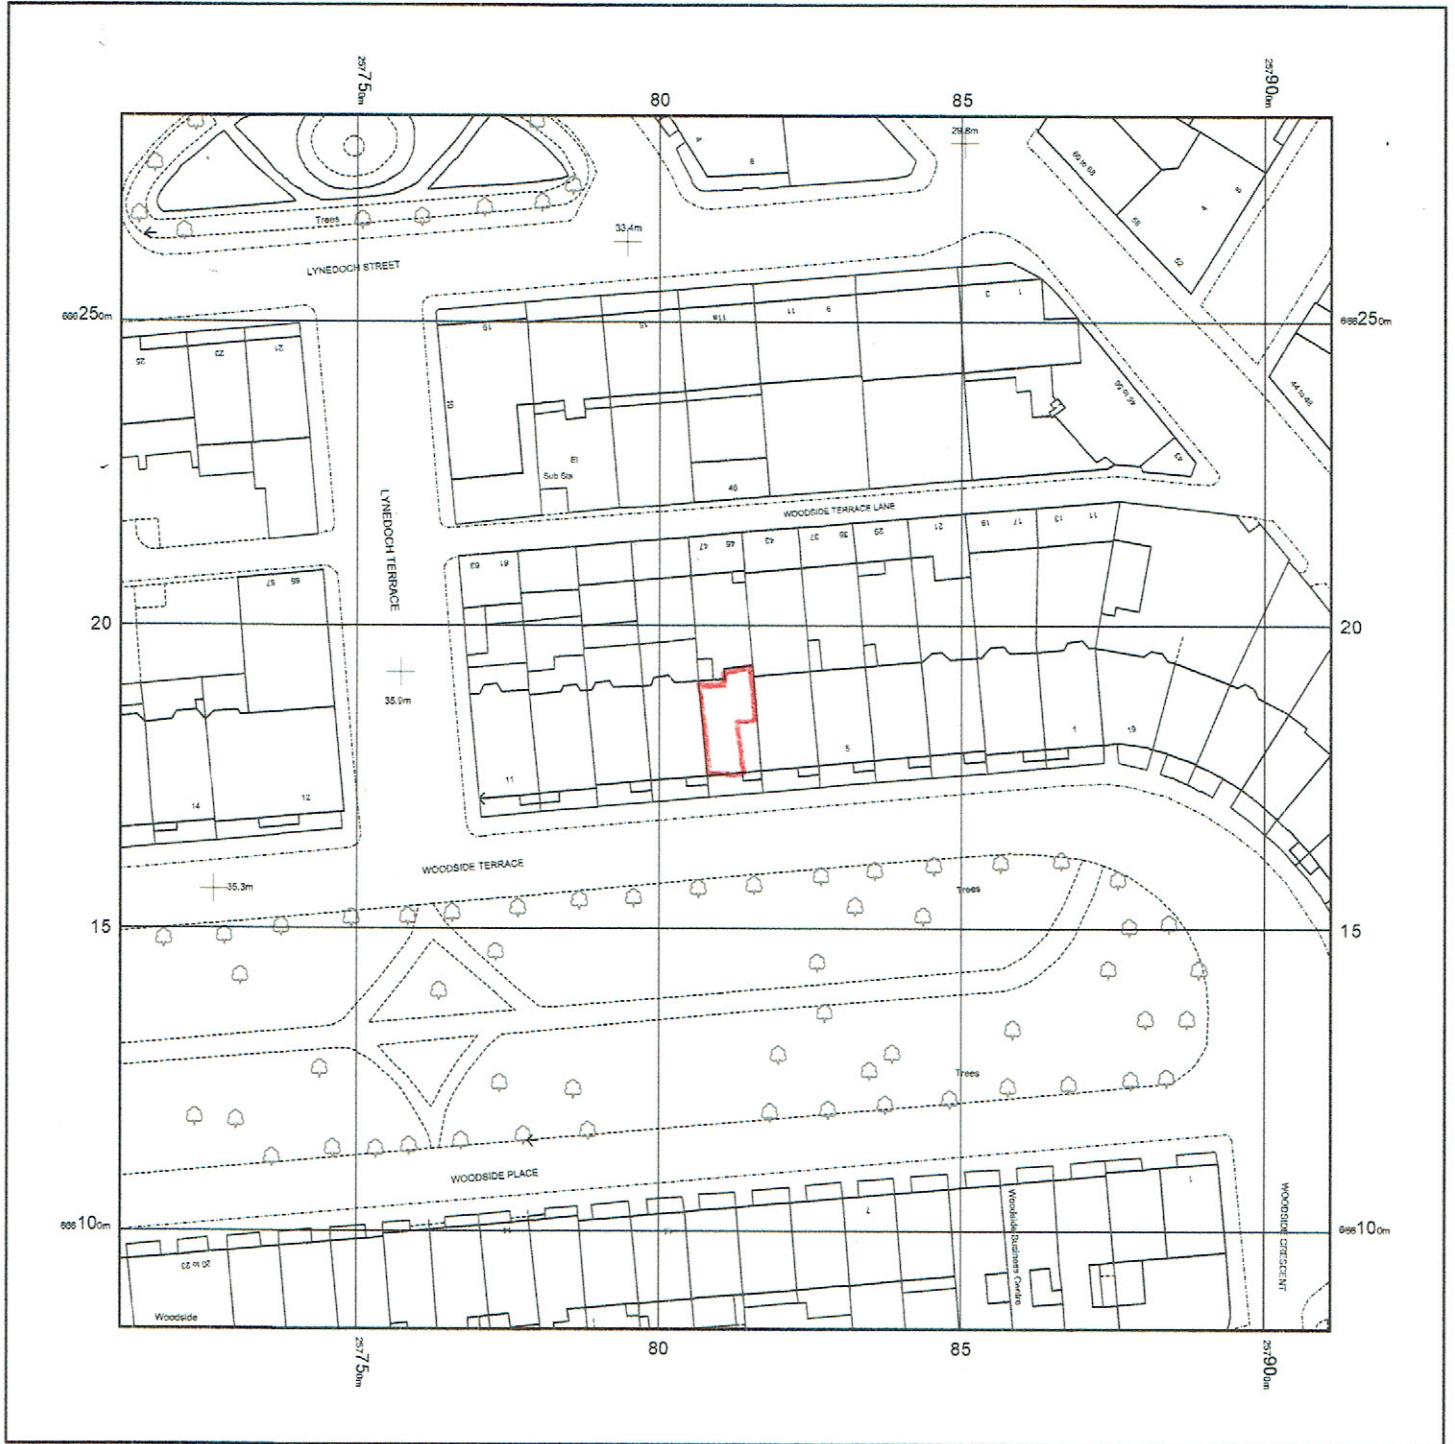

31149: 7 WOODSIDE TERRACE, GLASGOW, G3 7UY

Supplied by: www.ukmapcentre.com

Serial No: 275929

Centre Coordinates: 257811,666184

Production Date: 25/11/2023 10:51:32

© Crown copyright and database rights 2023 Ordnance Survey 100048957. The representation of road, track or path is no evidence of a boundary or right of way. The representation of features as lines is no evidence of a property boundary.

0m 1cm = 12.5m 62.5m

Scale 1:1250