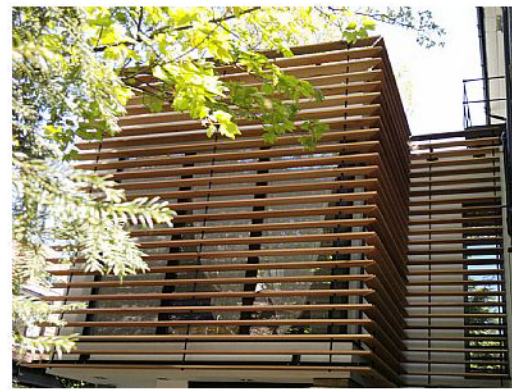

AERIAL VIEW

AVENUE SOUTH VIEW FROM EAST

INTERNAL COURTYARD

TIMBER LOUVRED FACADE

SEDUM ROOF AND ROOF GLAZING

VIEW FROM WEST

ELEMENTS OF DESIGN

M 07788 293977
 T 44 (0)20 8969 1895
 W IMAGOarchitects.com
 COPYRIGHT IMAGOarchitects