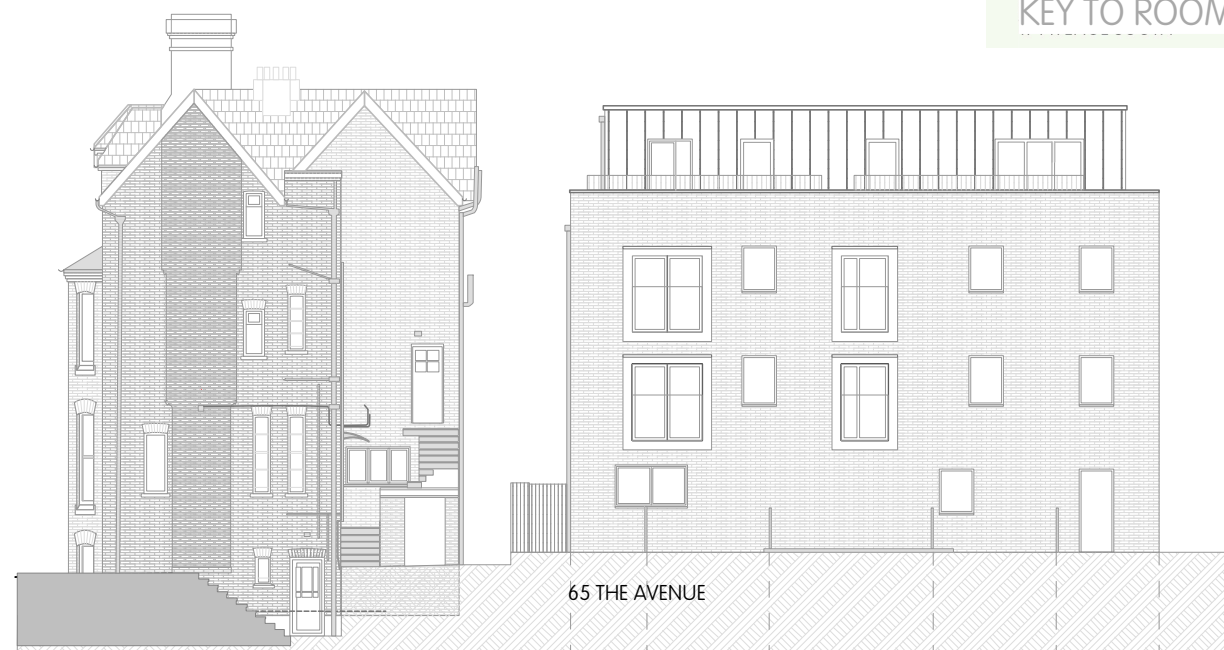

SOUTH ELEVATION  
AVENUE SOUTH

NORTH ELEVATION  
BACK

EAST ELEVATION  
17 AVENUE SOUTH

KEY TO ROOM LAYOUT NO 17

WEST ELEVATION  
THE AVENUE

EAST ELEVATION  
SIDE

M 07788 293977  
T 44 (0)20 8969 1895  
W IMAGOarchitects.com  
COPYRIGHT IMAGOarchitects

22.04

15A Avenue South  
Surbiton KT5 8PJ

03

EXISTING  
ELEVATIONS

PLANNING  
A3  
Scale 1:200  
Date MARch 23

REVISIONS

NB Do not scale from this drawing  
All dimensions are subject to site measurement