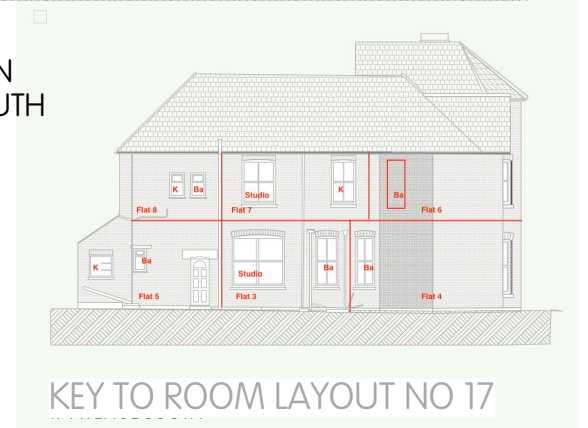

SOUTH ELEVATION  
AVENUE SOUTH

NORTH ELEVATION  
BACK

EAST ELEVATION  
17 AVENUE SOUTH

KEY TO ROOM LAYOUT NO 17

WEST ELEVATION  
THE AVENUE

EAST ELEVATION  
SIDE

M 07788 293977  
T 44 (0)20 8969 1895  
W IMAGOarchitects.com  
COPYRIGHT IMAGOarchitects

22.04

15A Avenue South  
Surbiton KT5 8PJ

03

EXISTING  
ELEVATIONS

PLANNING  
A3  
Scale 1:200  
Date MARch 23

REVISIONS

NB Do not scale from this drawing  
All dimensions are subject to site measurement