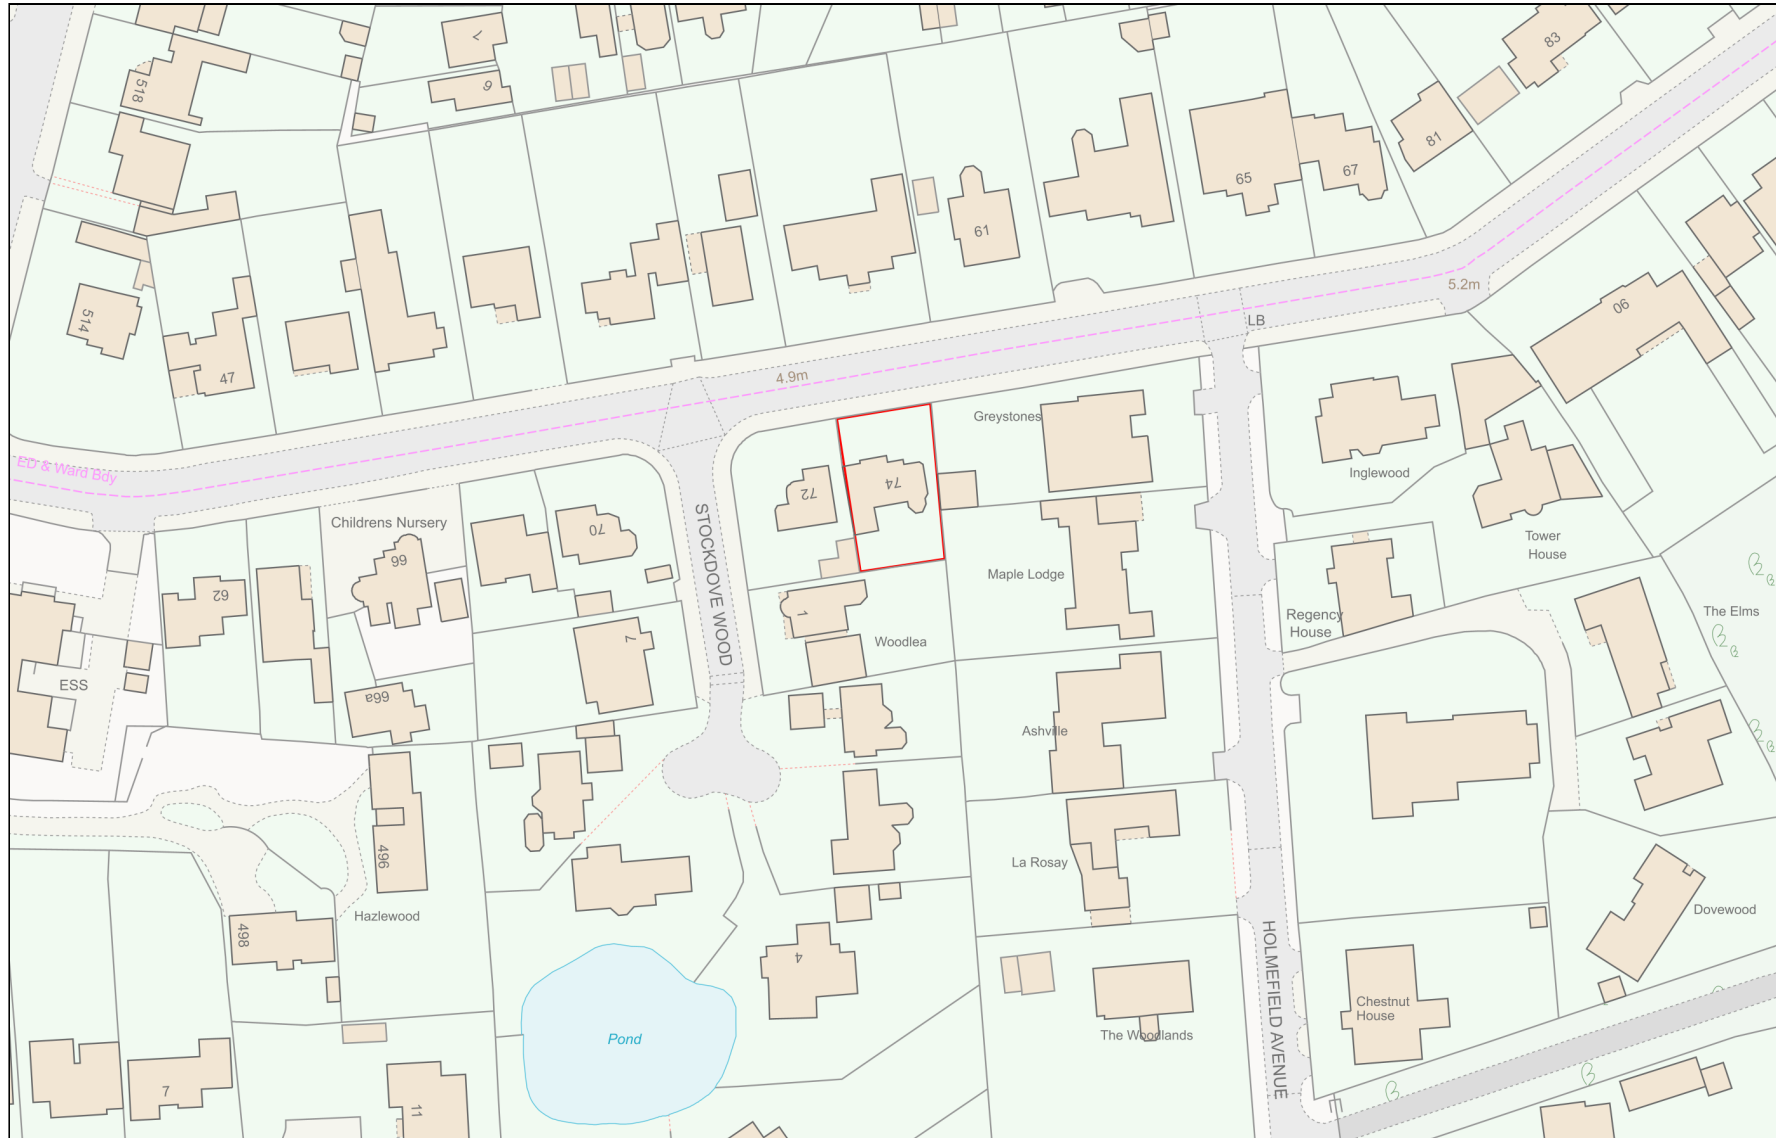

Location Plan

Site Address: 74, West Drive, Thornton Cleveleys, FY5 2JG

Date Produced: 23-Jan-2024

Scale: 1:1250 @A4

Planning Portal Reference: PP-12752176v1