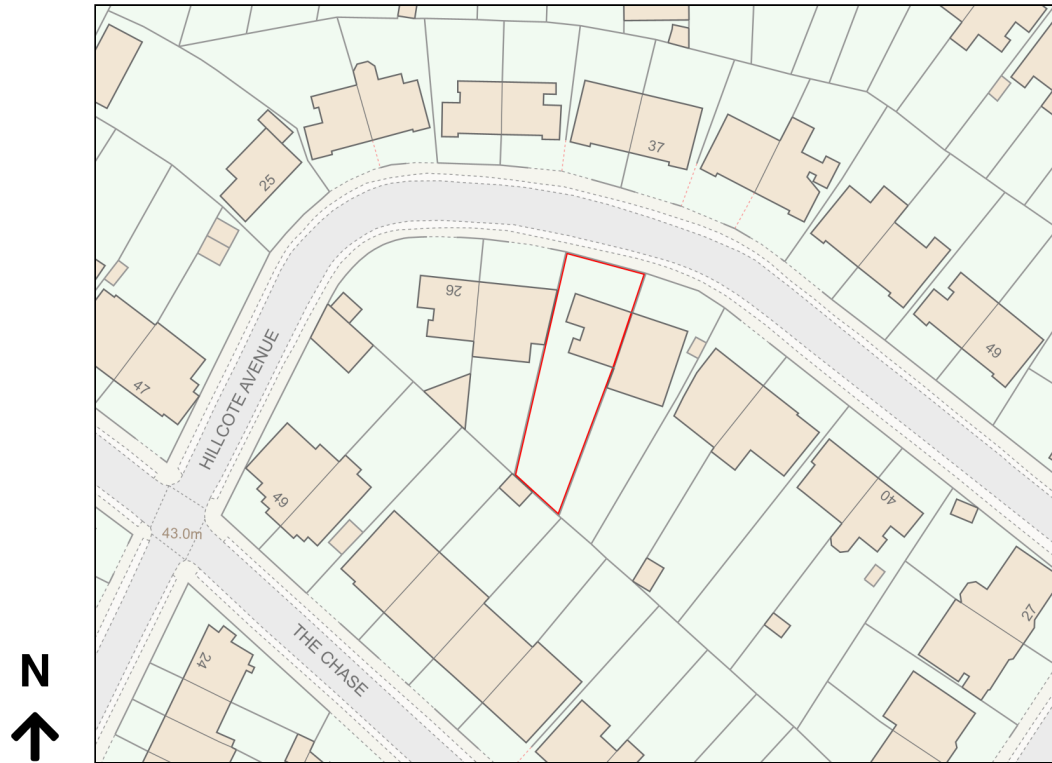

Location Plan

Site Address: 30, Hillcote Avenue, Norbury, London, SW16 3BH

Date Produced: 22-Jan-2024

Scale: 1:1250 @A4

Planning Portal Reference: PP-12750612v1